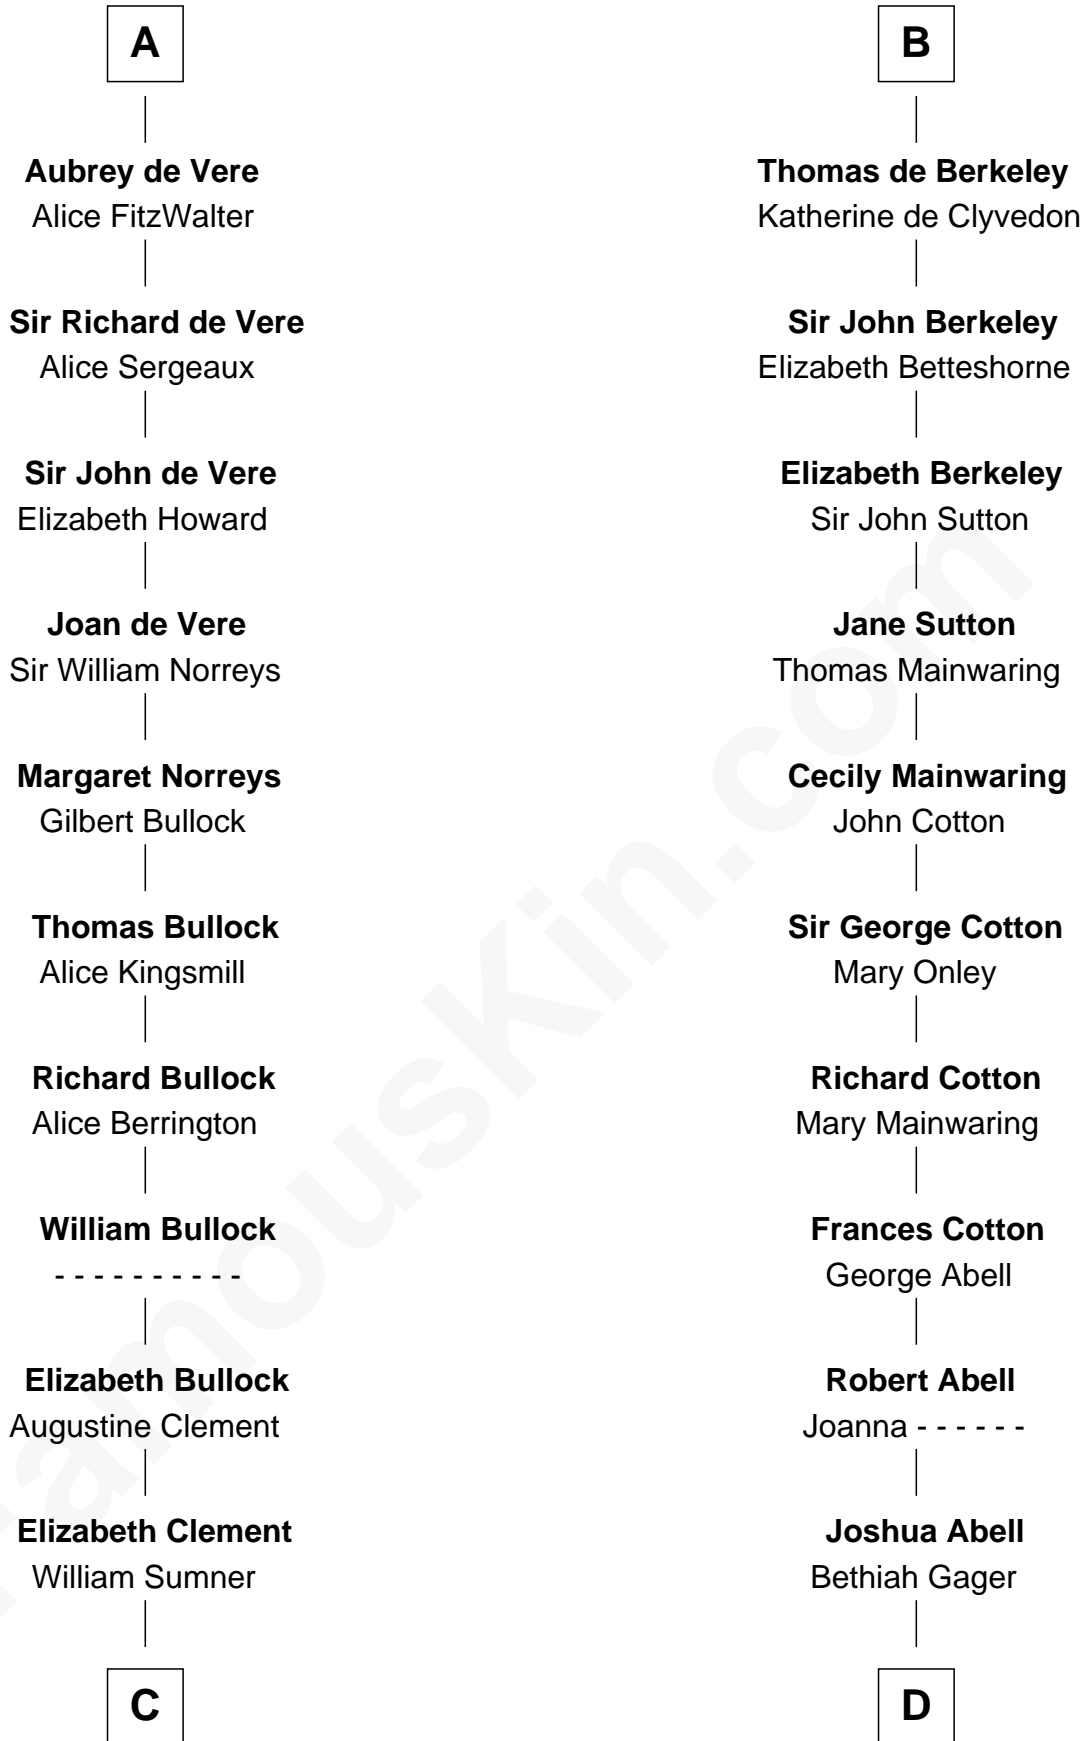

# FamousKin.com Relationship Chart of

**Samuel Howard**

*Boston Tea Party Participant*

20th cousin 1 time removed of

**C. W. Post**

*Founder of Post Cereals*

**Simon I de St. Liz**  
Maud of Northumberland

**C**

**Hannah Sumner**

John Goffe

**William Goffe**

Abigail Richardson

**Martha Goffe**

Ebenezer Howard

**Samuel Howard**

*Boston Tea Party Participant*

**D**

**Elizabeth Abell**

John Lathrop

**Azel Lathrop**

Elizabeth Hyde

**Erastus Lathrop**

Sarah Bailey

**Caroline Cushman Lathrop**