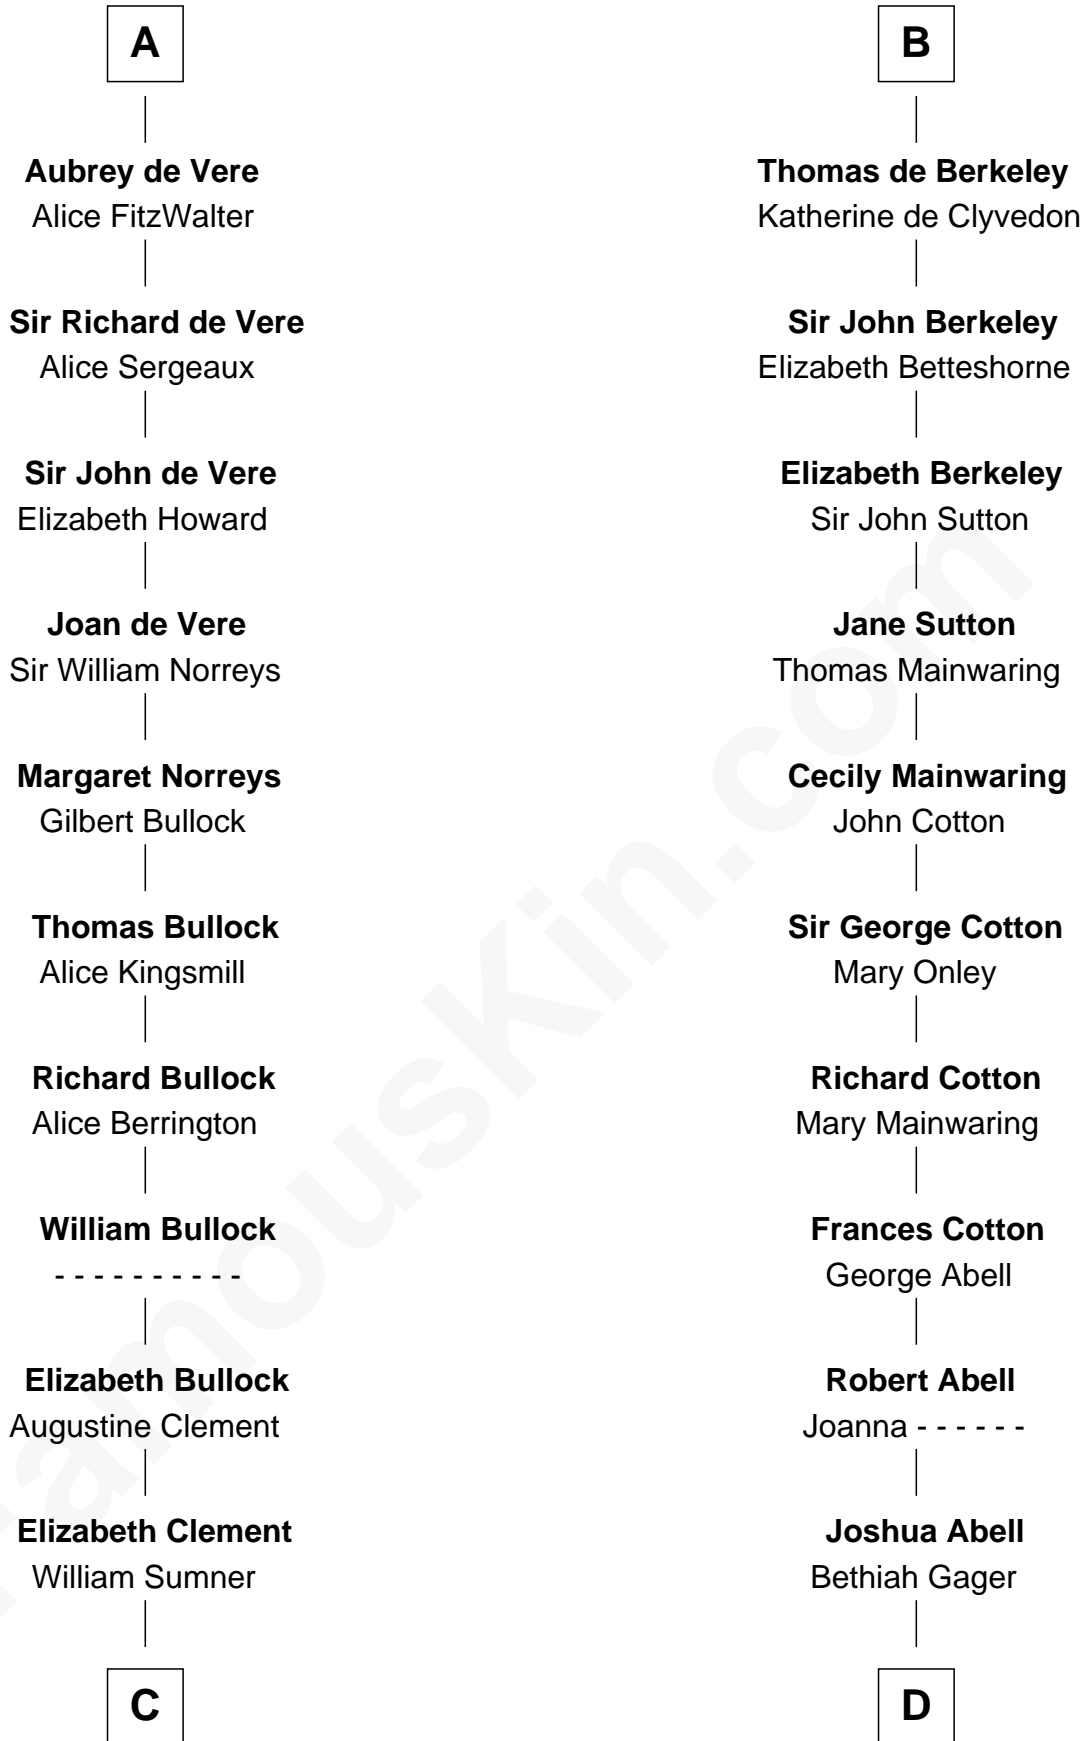

# FamousKin.com Relationship Chart of

**Samuel Howard**

*Boston Tea Party Participant*

20th cousin 1 time removed of

**C. W. Post**

*Founder of Post Cereals*

**Ivo de Grantmesnil**

Filia de Gant

**C**

**Hannah Sumner**

John Goffe

**William Goffe**

Abigail Richardson

**Martha Goffe**

Ebenezer Howard

**Samuel Howard**

*Boston Tea Party Participant*

**D**

**Elizabeth Abell**

John Lathrop

**Azel Lathrop**

Elizabeth Hyde

**Erastus Lathrop**

Sarah Bailey

**Caroline Cushman Lathrop**

Charles Rollin Post

**C. W. Post**

*Founder of Post Cereals*