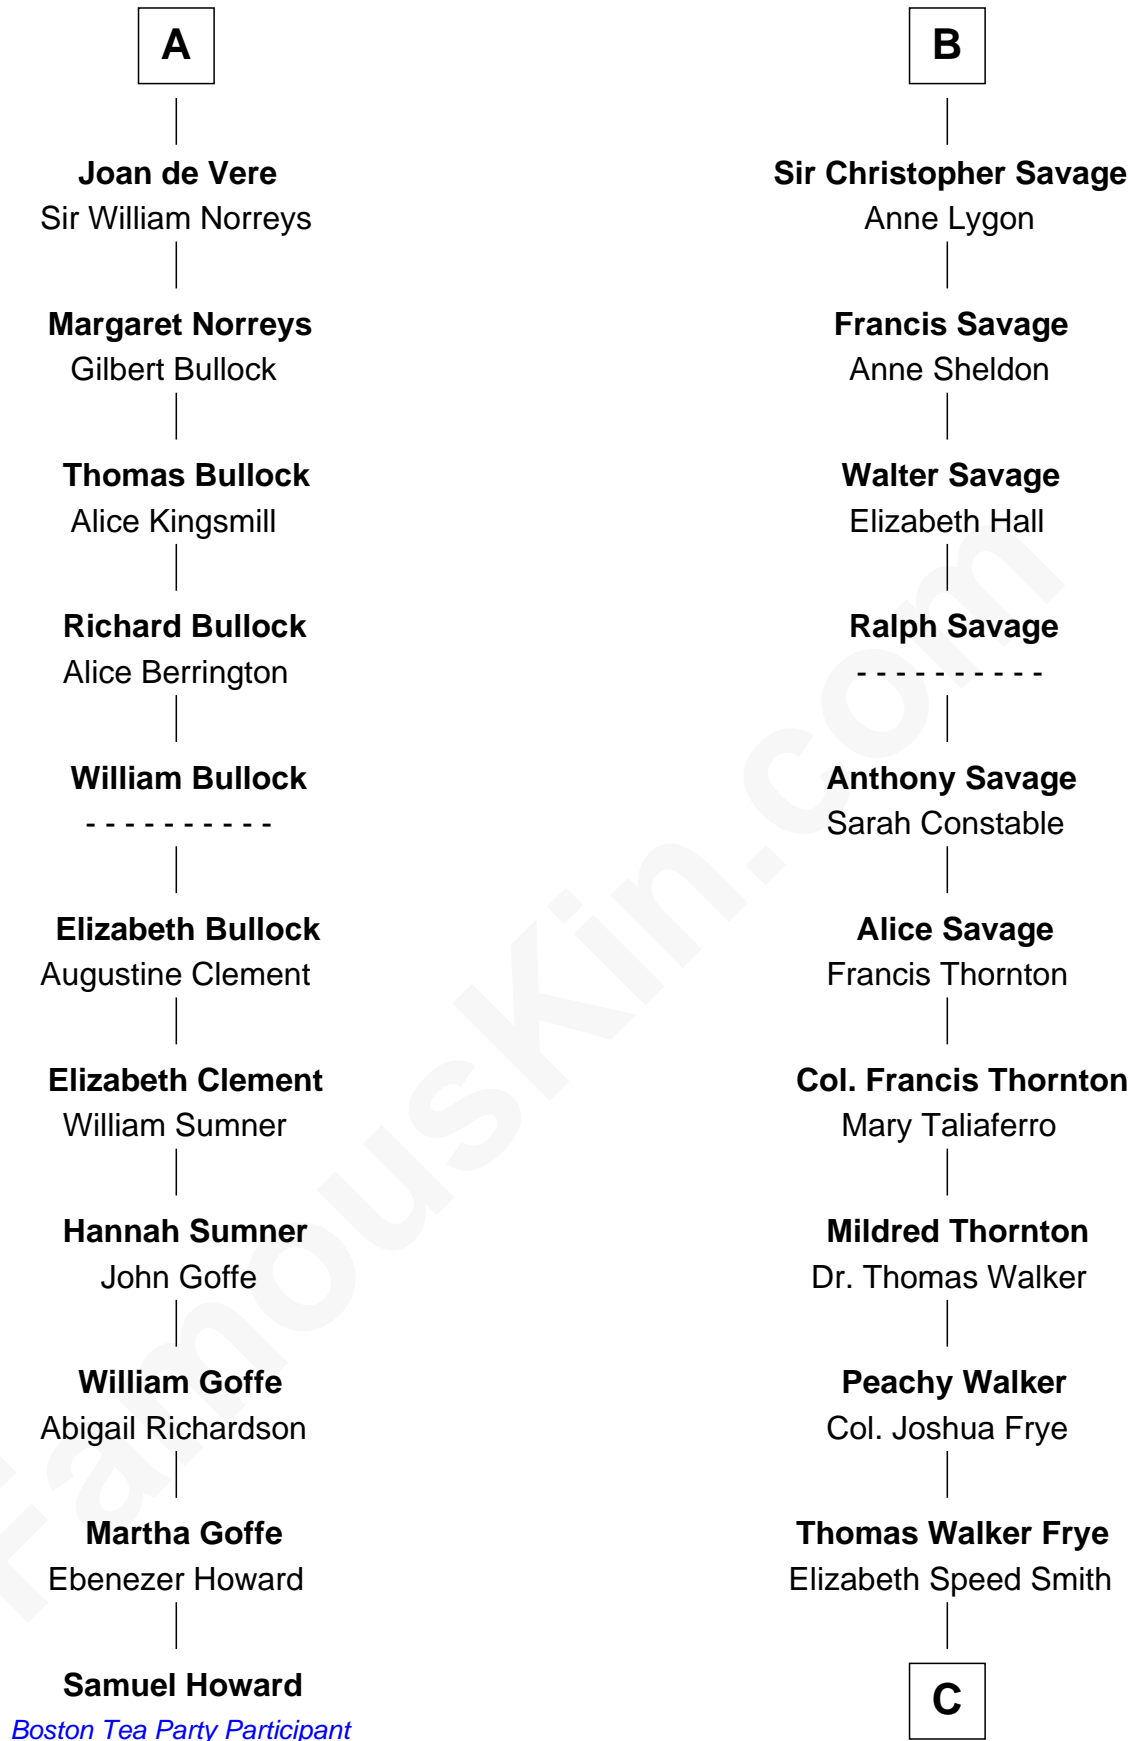

# FamousKin.com Relationship Chart of

**Samuel Howard**

*Boston Tea Party Participant*

17th cousin 4 times removed of

**Adlai Stevenson III**

*U.S. Senator from Illinois*

**King Edward I**  
Eleanor of Castile

**C**

—  
**Mary Peachy Frye**  
Rev. Lewis Warner Green

—  
**Letitia Green**  
Adlai Ewing Stevenson

—  
**Lewis Green Stevenson**  
Helen Louise Davis

—  
**Adlai Ewing Stevenson**  
Ellen Borden

—  
**Adlai Stevenson III**  
*U.S. Senator from Illinois*