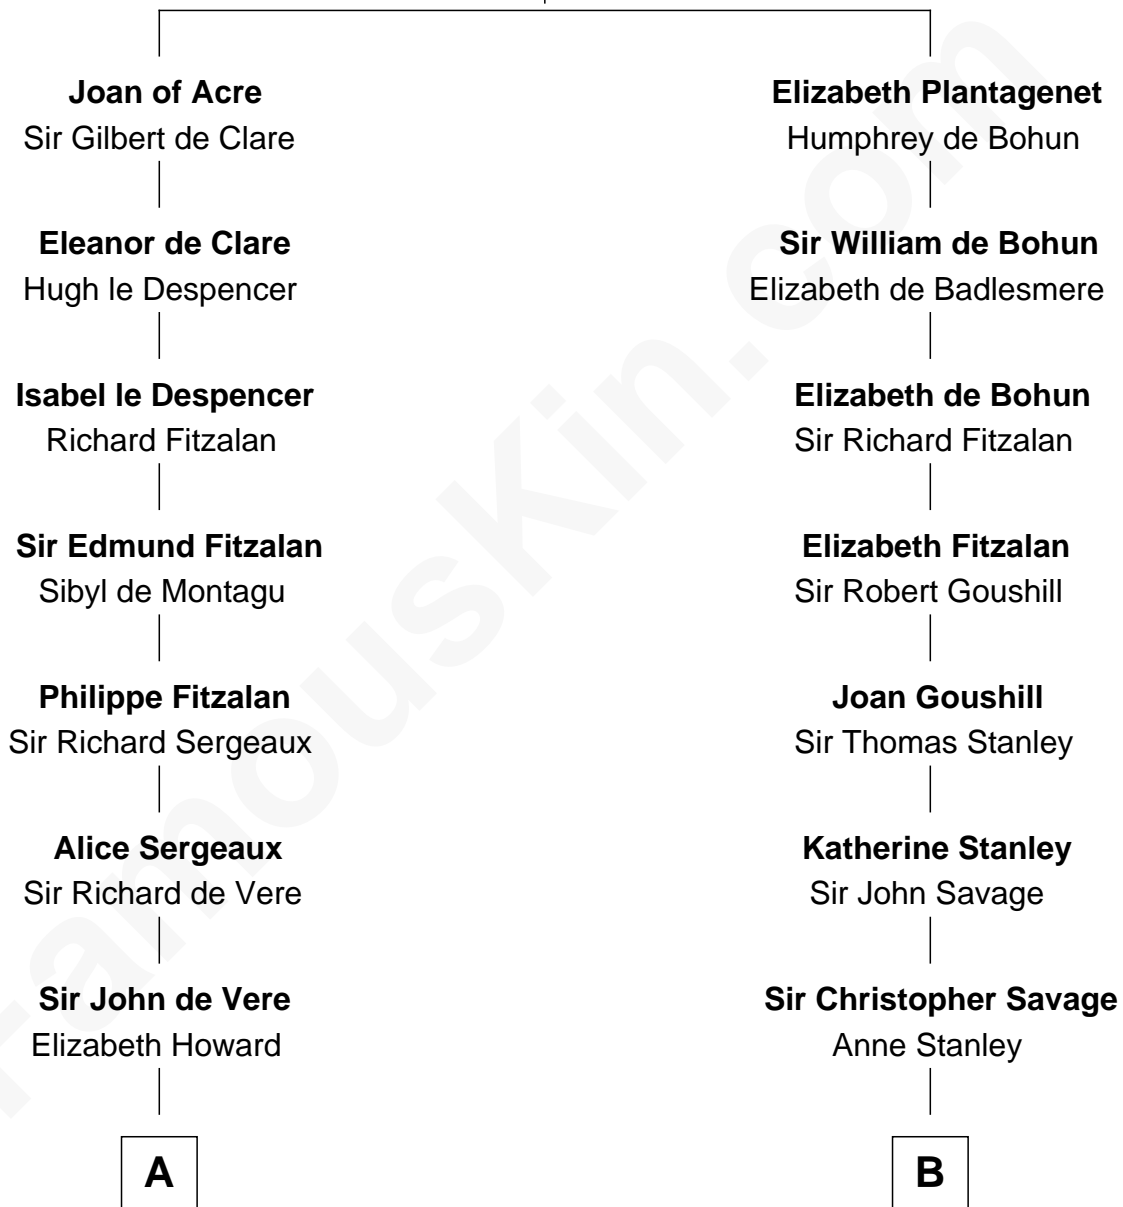

# FamousKin.com Relationship Chart of

**Samuel Howard**

*Boston Tea Party Participant*

17th cousin 4 times removed of

**Adlai Stevenson III**

*U.S. Senator from Illinois*

**King Edward I**  
Eleanor of Castile

**C**

—  
**Mary Peachy Frye**  
Rev. Lewis Warner Green

—  
**Letitia Green**  
Adlai Ewing Stevenson

—  
**Lewis Green Stevenson**  
Helen Louise Davis

—  
**Adlai Ewing Stevenson**  
Ellen Borden

—  
**Adlai Stevenson III**  
*U.S. Senator from Illinois*