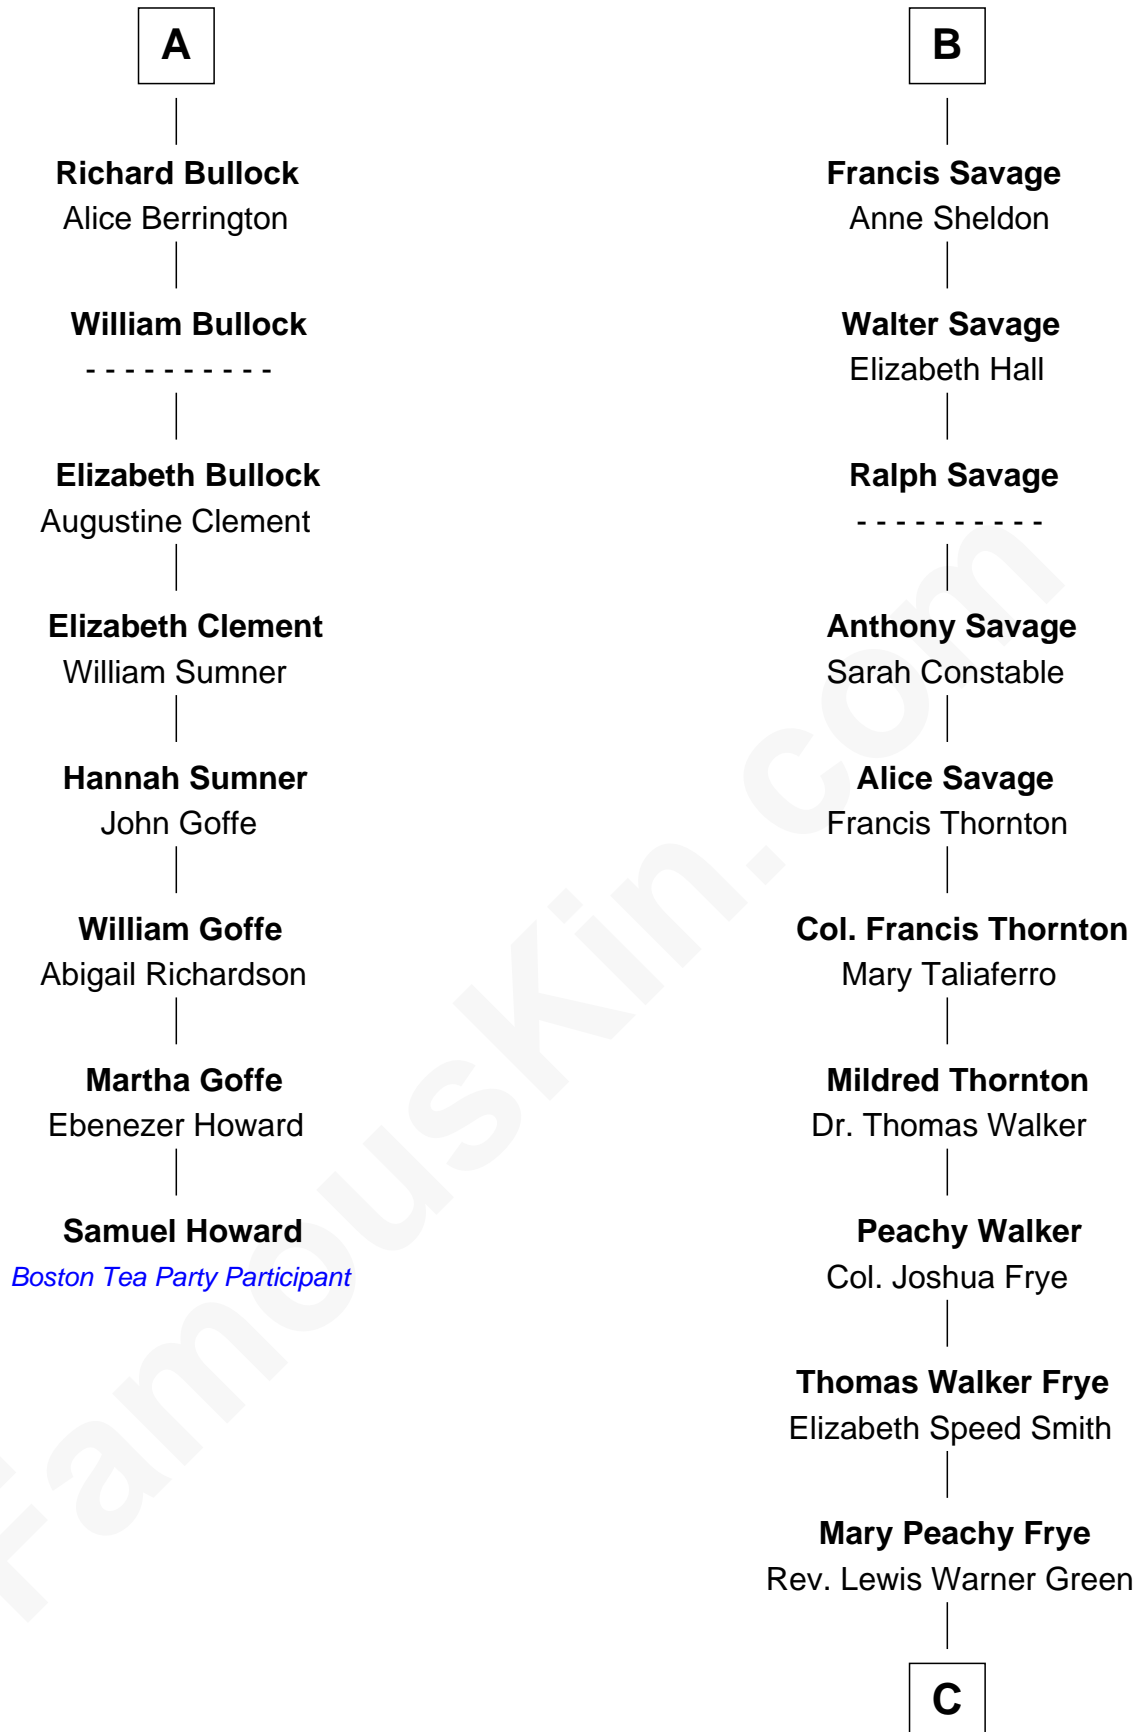

FamousKin.com

Relationship Chart of

Samuel Howard

Boston Tea Party Participant

14th cousin 6 times removed of

Adlai Stevenson III

U.S. Senator from Illinois

Bartholomew de Badlesmere

Margaret de Clare

C

—
Letitia Green

Adlai Ewing Stevenson

—
Lewis Green Stevenson

Helen Louise Davis

—
Adlai Ewing Stevenson

Ellen Borden

—
Adlai Stevenson III

U.S. Senator from Illinois

FamousKin.com