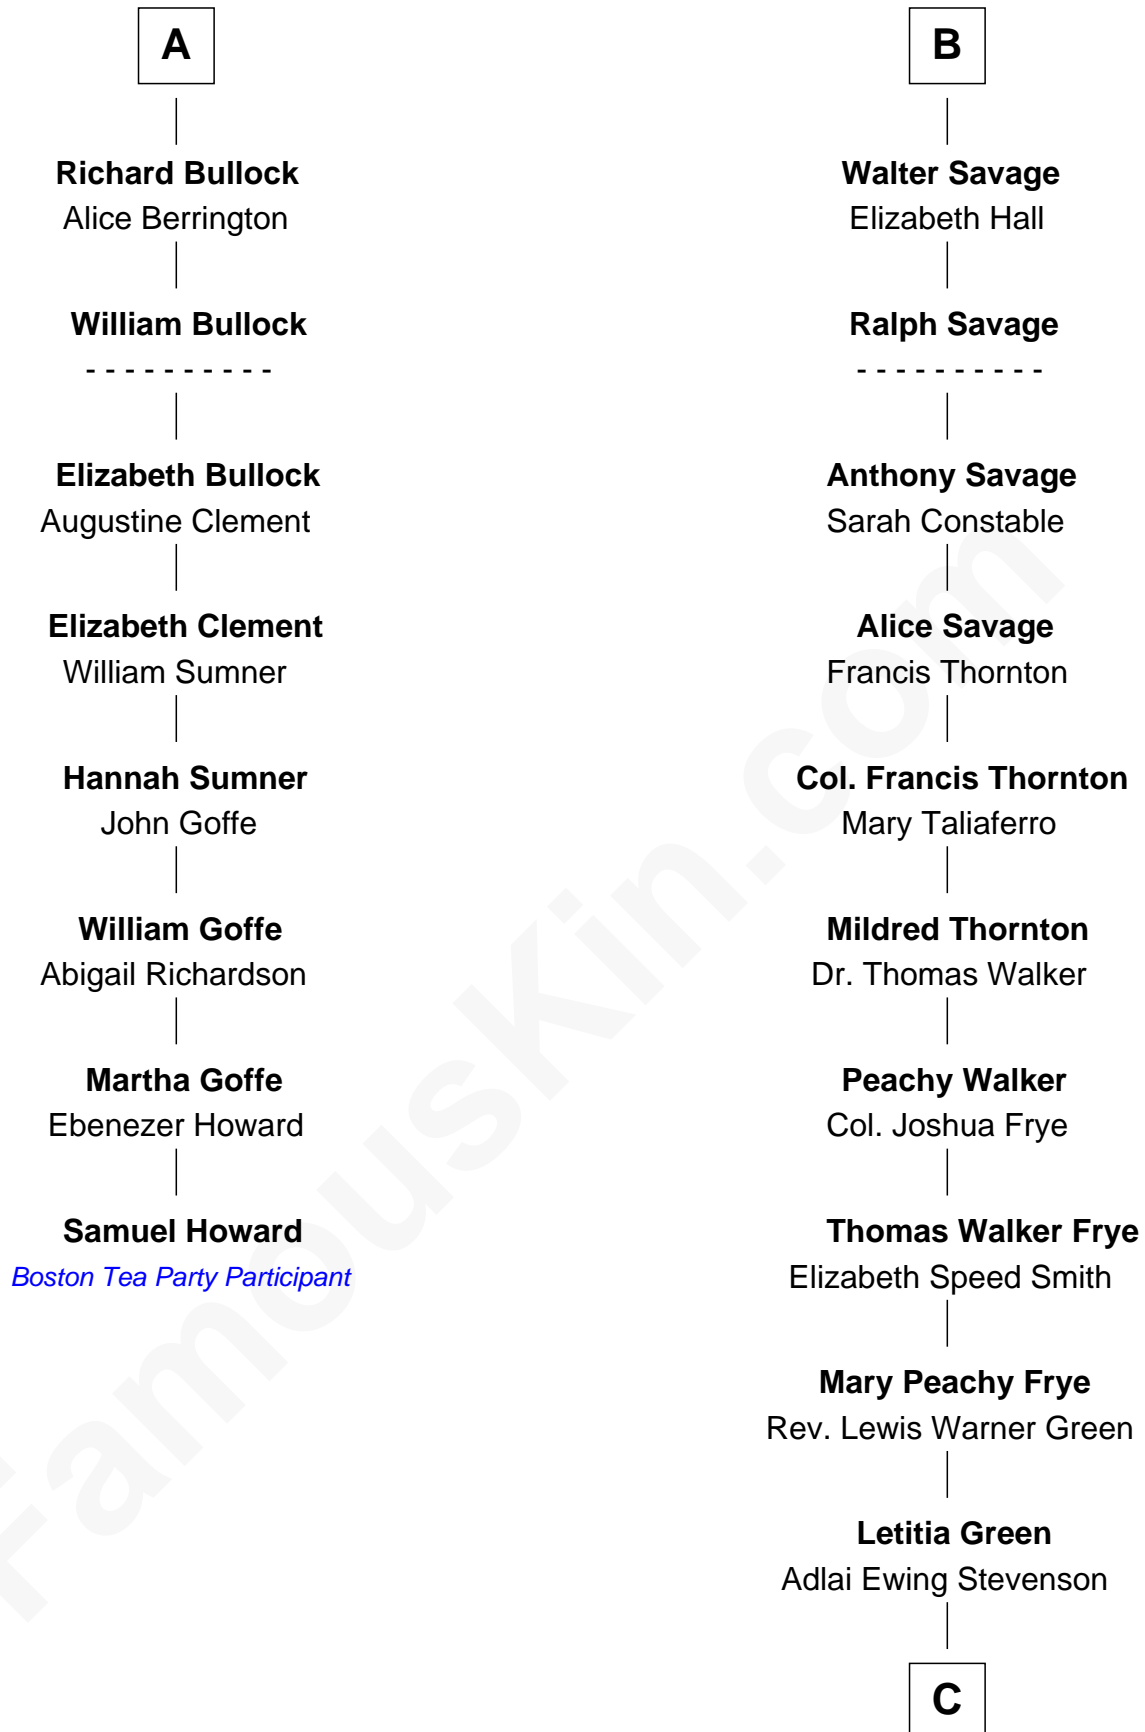

# FamousKin.com Relationship Chart of

**Samuel Howard**

*Boston Tea Party Participant*

14th cousin 5 times removed of

**Adlai Stevenson III**

*U.S. Senator from Illinois*

**C**

—  
**Lewis Green Stevenson**

Helen Louise Davis

—  
**Adlai Ewing Stevenson**

Ellen Borden

—  
**Adlai Stevenson III**

*U.S. Senator from Illinois*

FamousKin.com