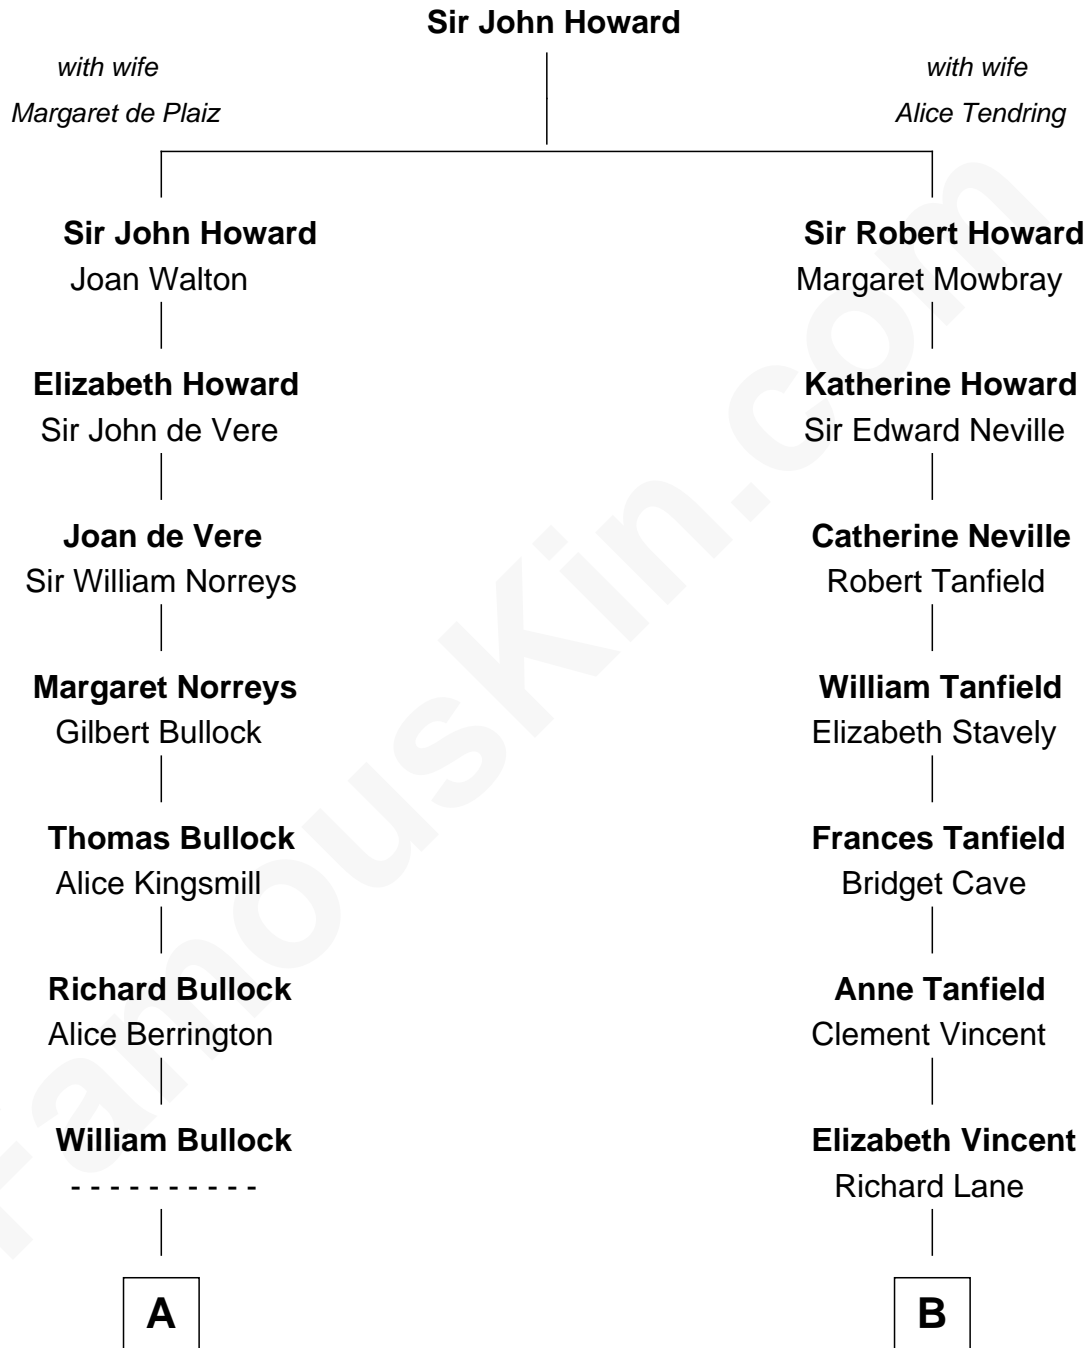

FamousKin.com Relationship Chart of

Samuel Howard

Boston Tea Party Participant

12th cousin 1 time removed of

Henry Lee III

9th Governor of Virginia

A

Elizabeth Bullock
Augustine Clement

Elizabeth Clement
William Sumner

Hannah Sumner
John Goffe

William Goffe
Abigail Richardson

Martha Goffe
Ebenezer Howard

Samuel Howard
Boston Tea Party Participant

B

Dorothy Lane
William Randolph

Richard Randolph
Elizabeth Ryland