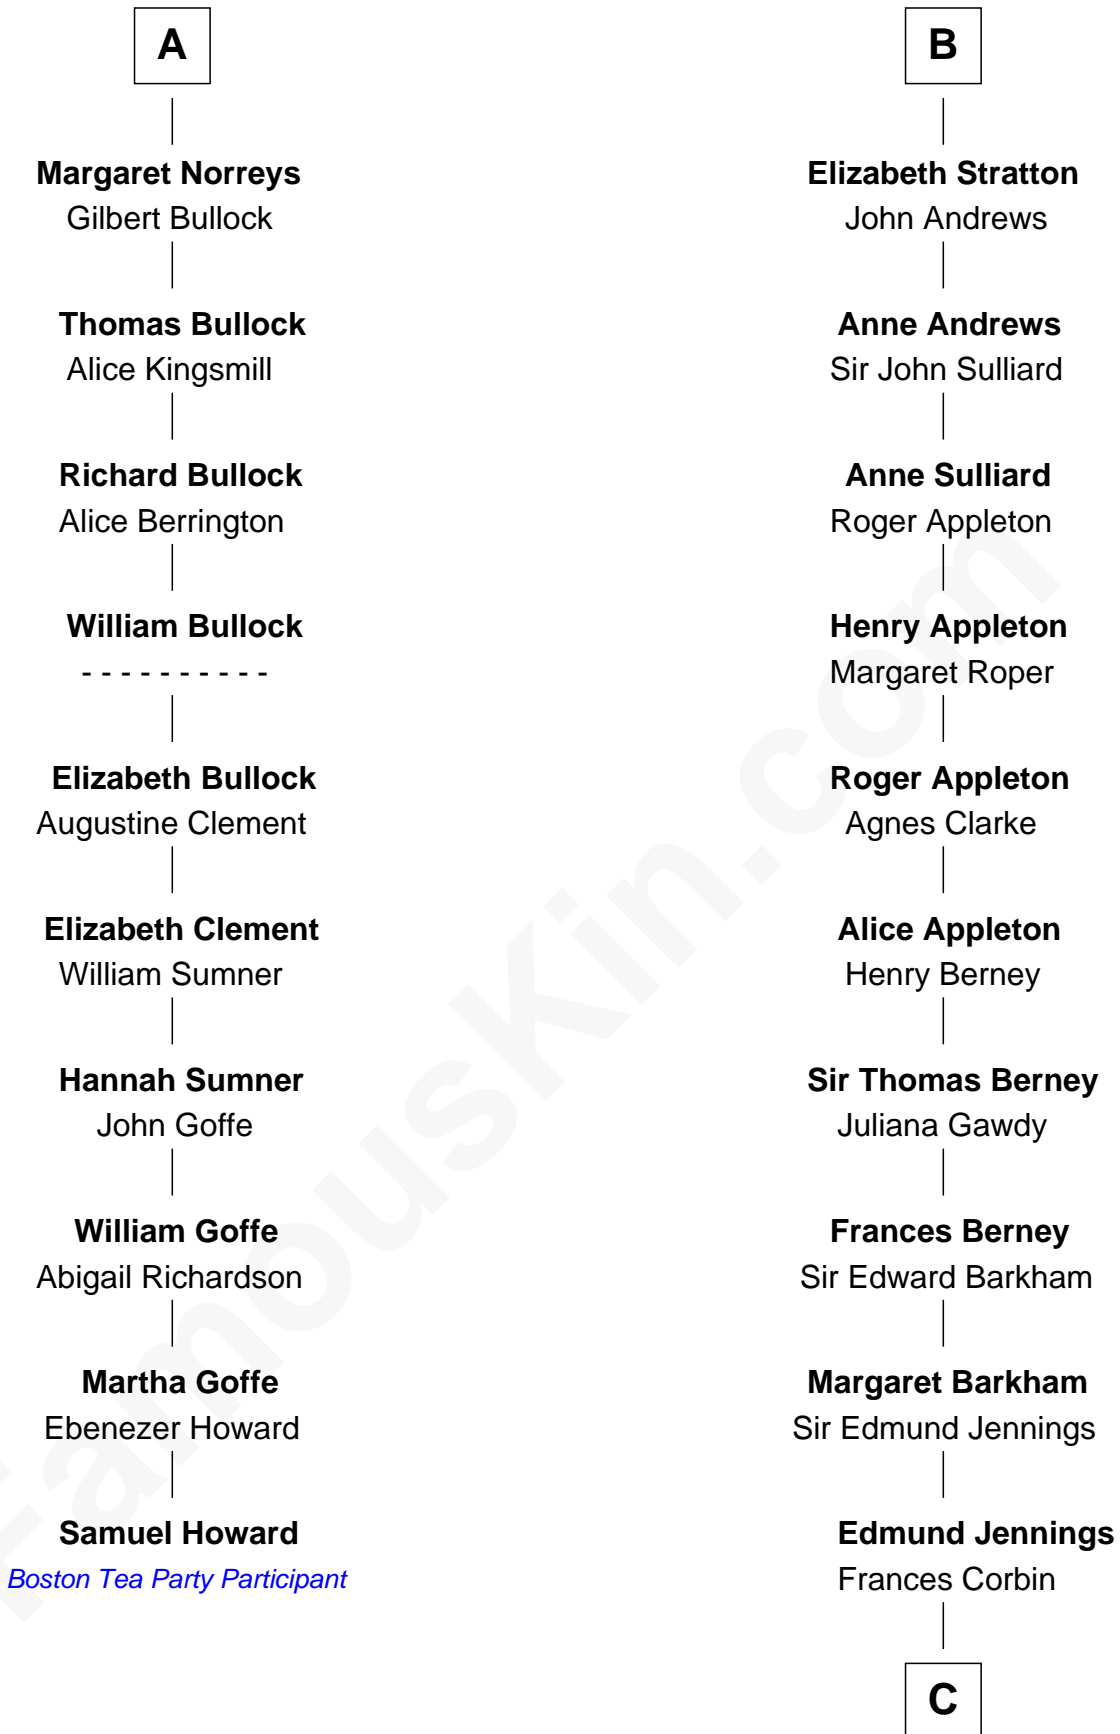

FamousKin.com

Relationship Chart of

Samuel Howard

Boston Tea Party Participant

16th cousin 3 times removed of

Henry Lee III

9th Governor of Virginia

Hugh de Vere
Hawise de Quincy

C

Frances Jennings
Col. Charles Grymes

Lucy Grymes
Col. Henry Lee

Henry Lee III
Light-Horse Harry

FamousKin.com