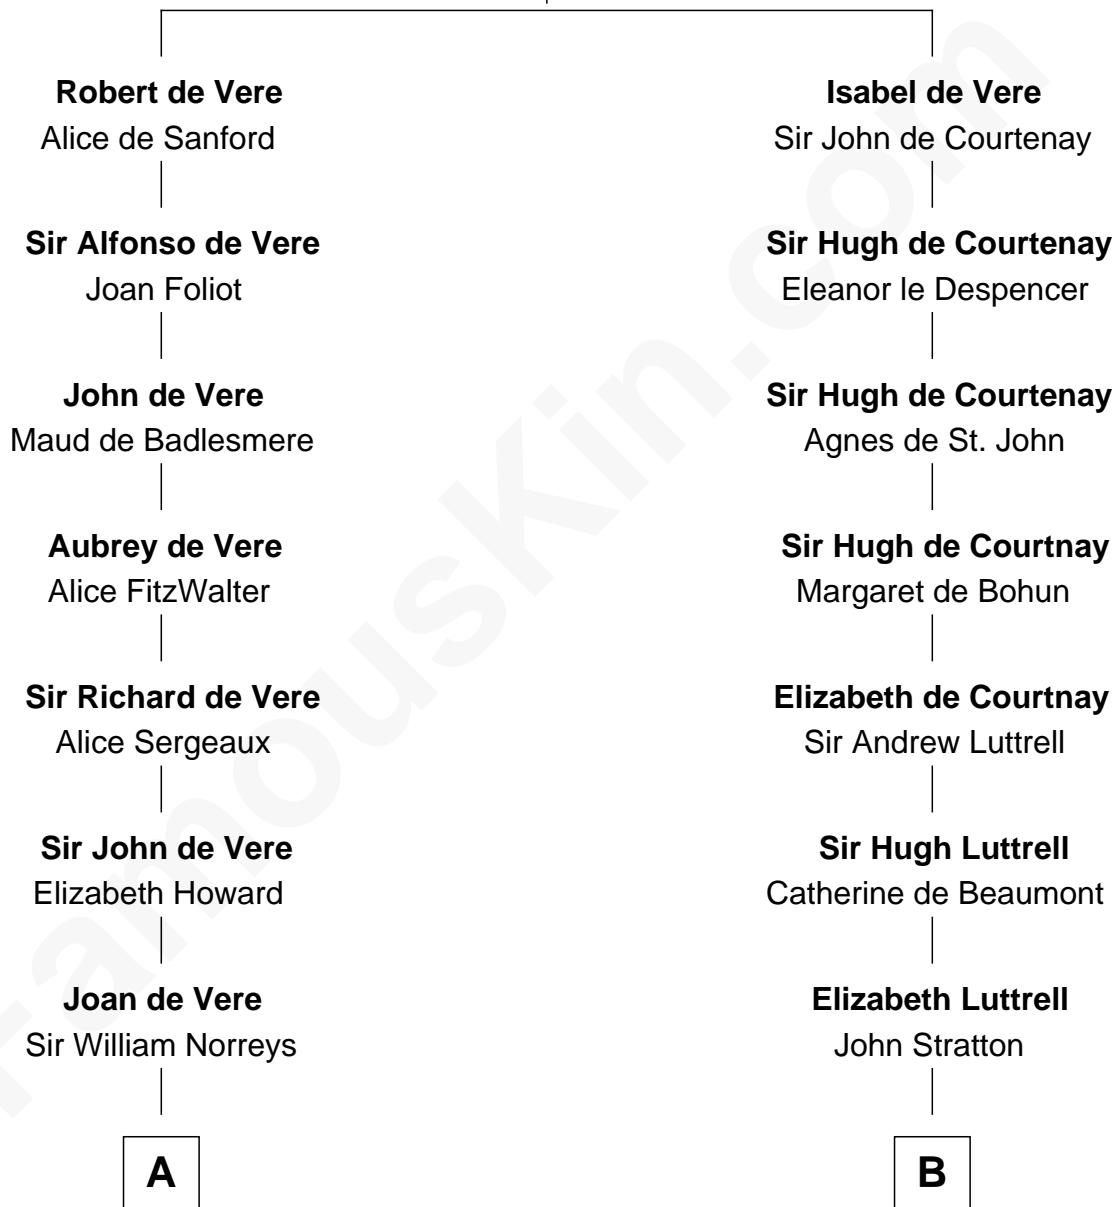

FamousKin.com

Relationship Chart of

Samuel Howard

Boston Tea Party Participant

16th cousin 3 times removed of

Henry Lee III

9th Governor of Virginia

Hugh de Vere
Hawise de Quincy

C

Frances Jennings
Col. Charles Grymes

Lucy Grymes
Col. Henry Lee

Henry Lee III
Light-Horse Harry

FamousKin.com