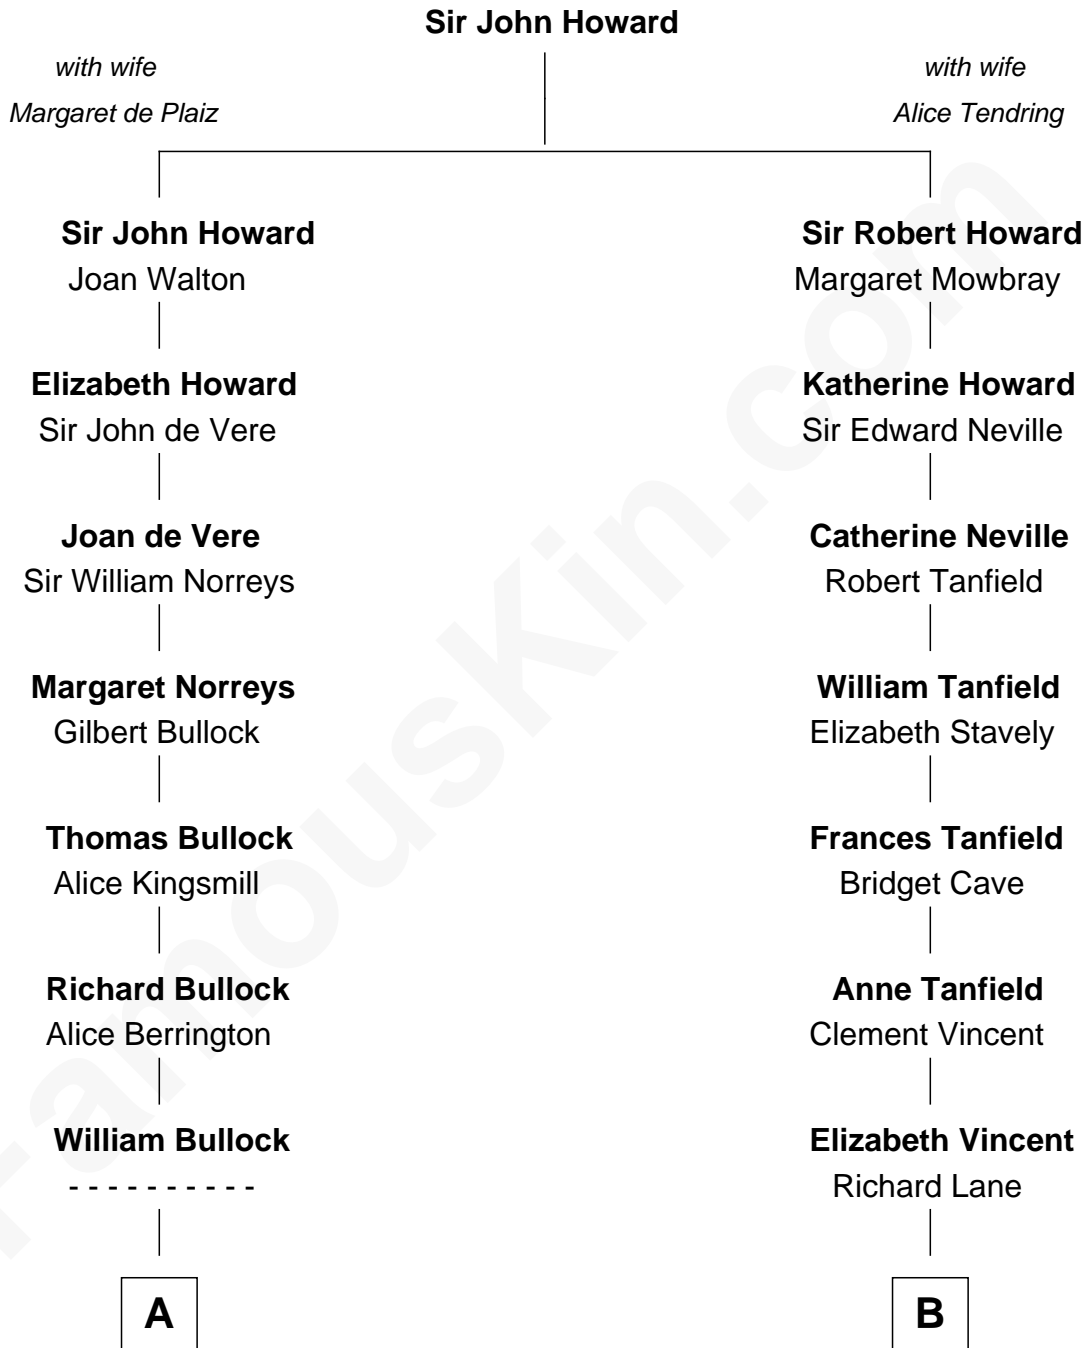

FamousKin.com

Relationship Chart of

Samuel Howard

Boston Tea Party Participant

12th cousin 2 times removed of

General Robert E. Lee

Confederate Army - U.S. Civil War

A

Elizabeth Bullock
Augustine Clement

Elizabeth Clement
William Sumner

Hannah Sumner
John Goffe

William Goffe
Abigail Richardson

Martha Goffe
Ebenezer Howard

Samuel Howard
Boston Tea Party Participant

B

Dorothy Lane
William Randolph