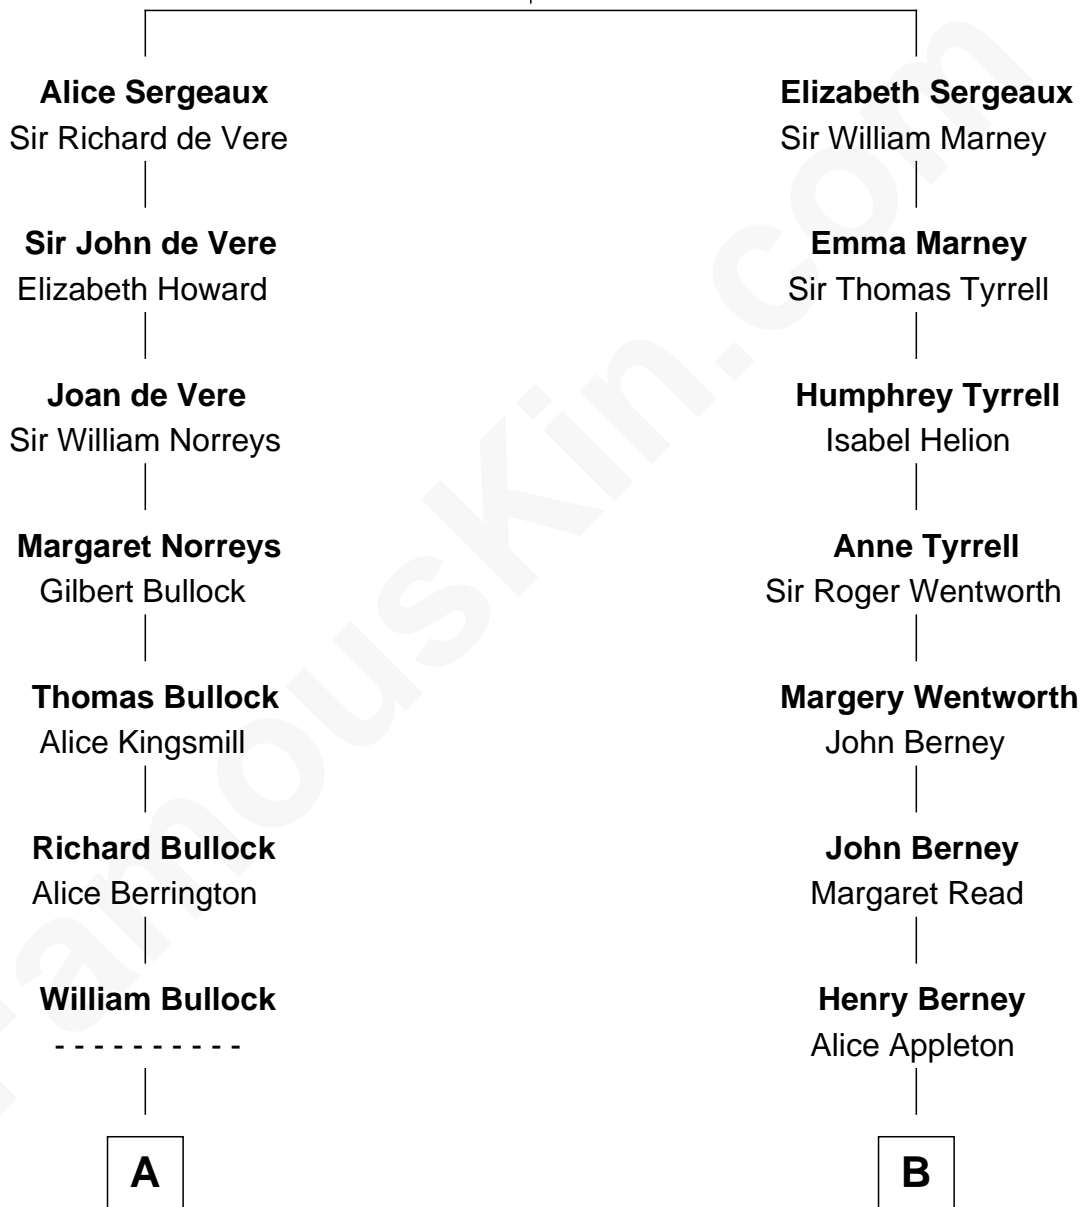

## Relationship Chart of

### Samuel Howard

*Boston Tea Party Participant*

12th cousin 2 times removed of

### General Robert E. Lee

*Confederate Army - U.S. Civil War*

**Sir Richard Sergeaux**

Philippe Fitzalan

**A**

**Elizabeth Bullock**  
Augustine Clement

**Elizabeth Clement**  
William Sumner

**Hannah Sumner**  
John Goffe