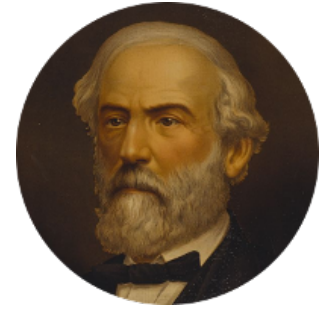

FamousKin.com

Relationship Chart of

Samuel Howard

Boston Tea Party Participant

12th cousin 2 times removed of

General Robert E. Lee

Confederate Army - U.S. Civil War