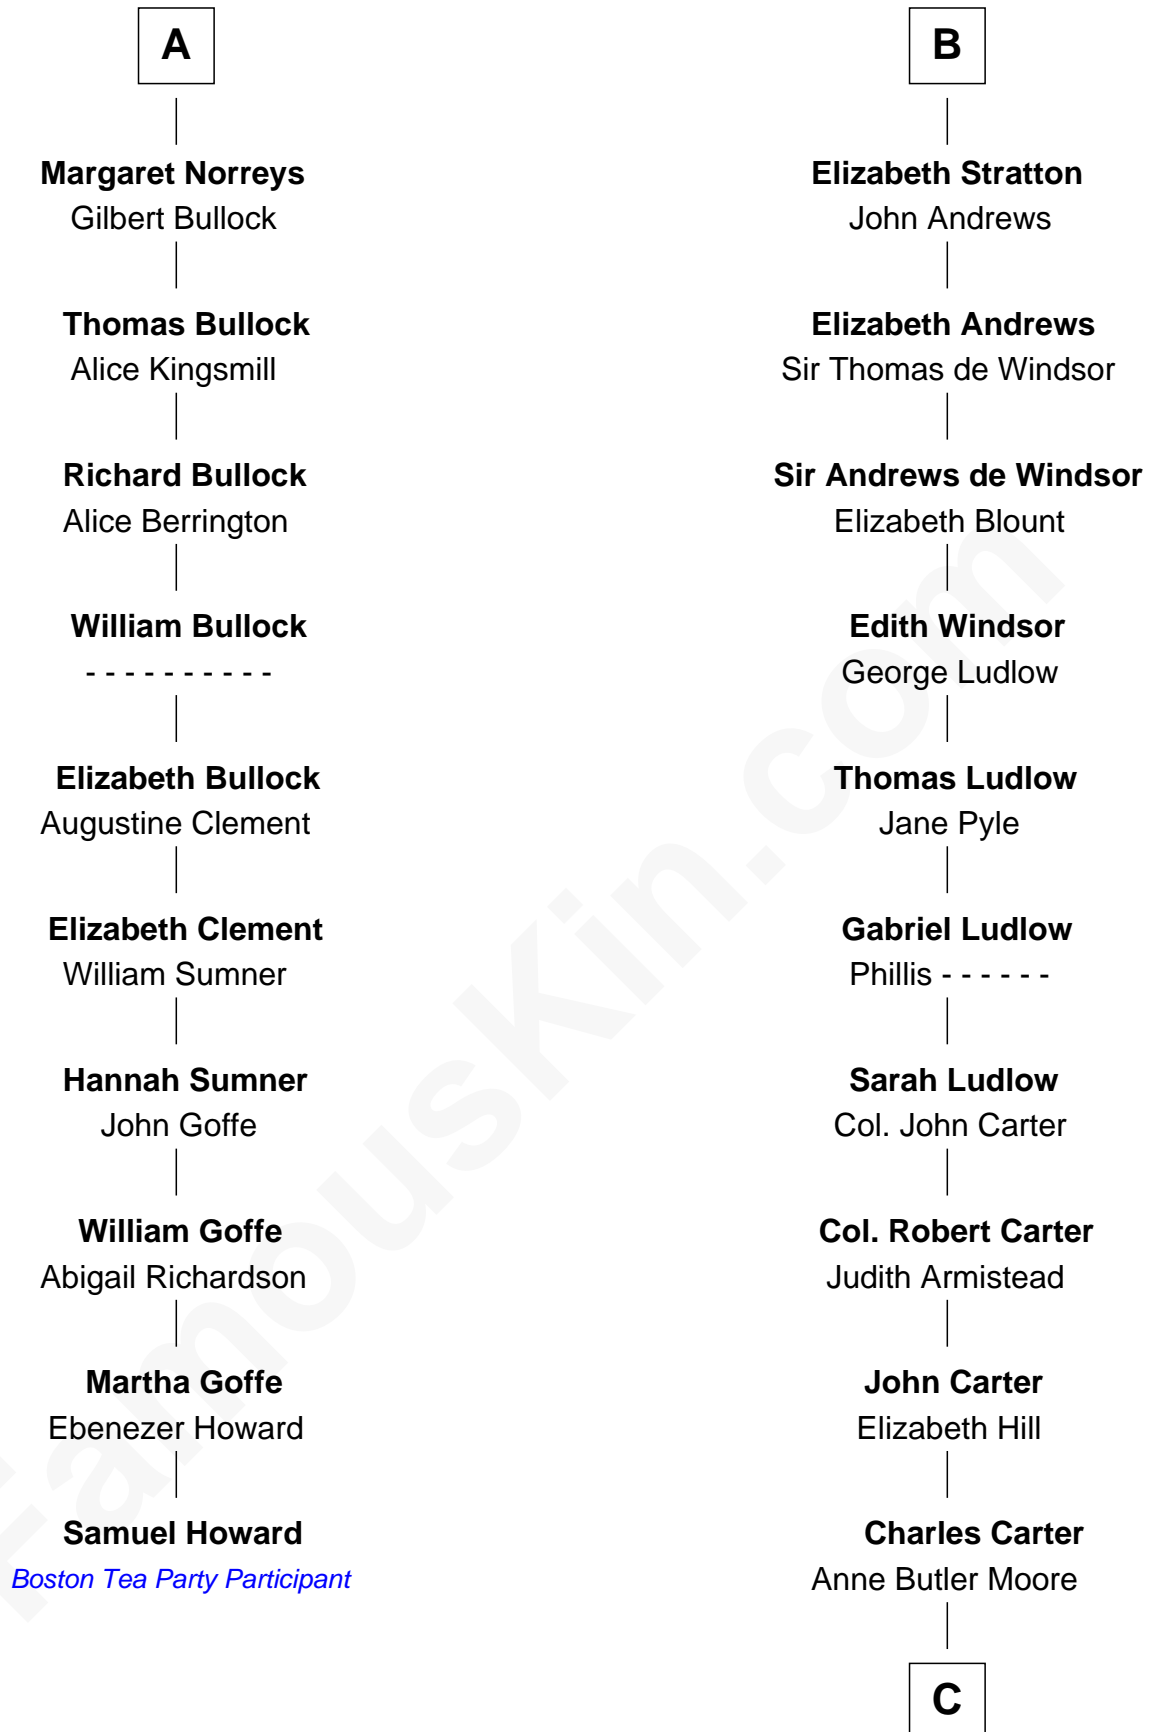

FamousKin.com Relationship Chart of

Samuel Howard

Boston Tea Party Participant

16th cousin 2 times removed of

General Robert E. Lee

Confederate Army - U.S. Civil War

C

Anne Hill Carter
Maj. Gen. Henry Lee

General Robert E. Lee
Confederate Army - U.S. Civil War

FamousKin.com