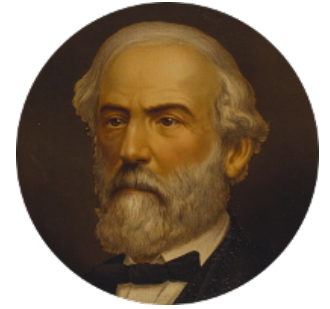

FamousKin.com Relationship Chart of

Samuel Howard

Boston Tea Party Participant

16th cousin 2 times removed of

General Robert E. Lee

Confederate Army - U.S. Civil War

C

Anne Hill Carter
Maj. Gen. Henry Lee

General Robert E. Lee
Confederate Army - U.S. Civil War

FamousKin.com