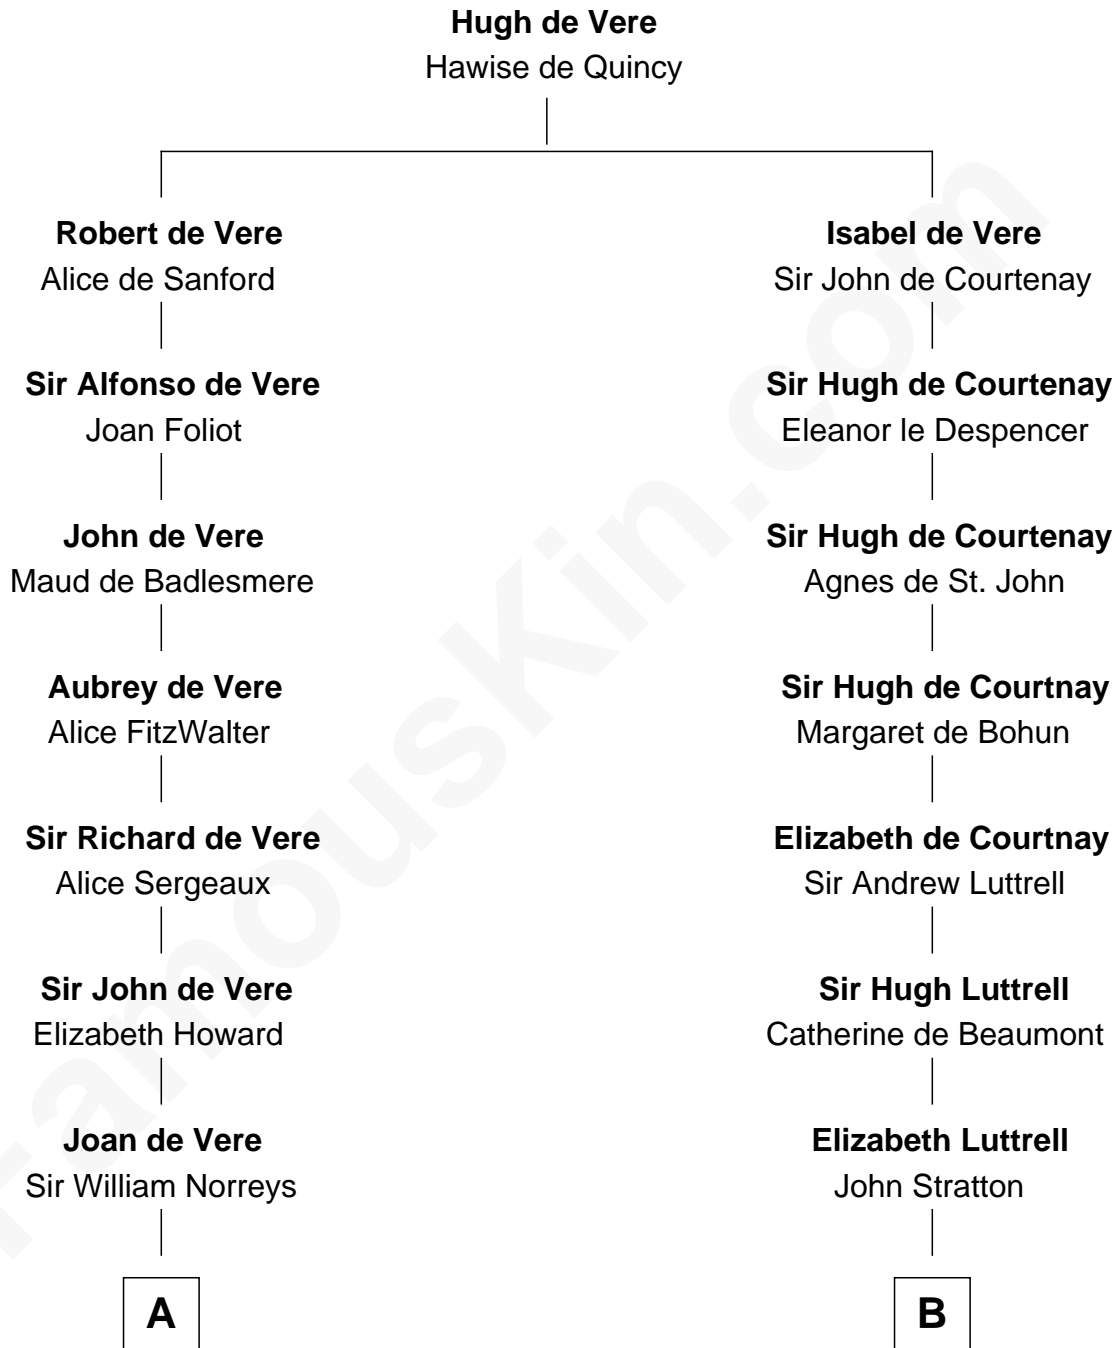

FamousKin.com Relationship Chart of

Samuel Howard

Boston Tea Party Participant

16th cousin 2 times removed of

General Robert E. Lee

Confederate Army - U.S. Civil War

C

Anne Hill Carter
Maj. Gen. Henry Lee

General Robert E. Lee
Confederate Army - U.S. Civil War

FamousKin.com