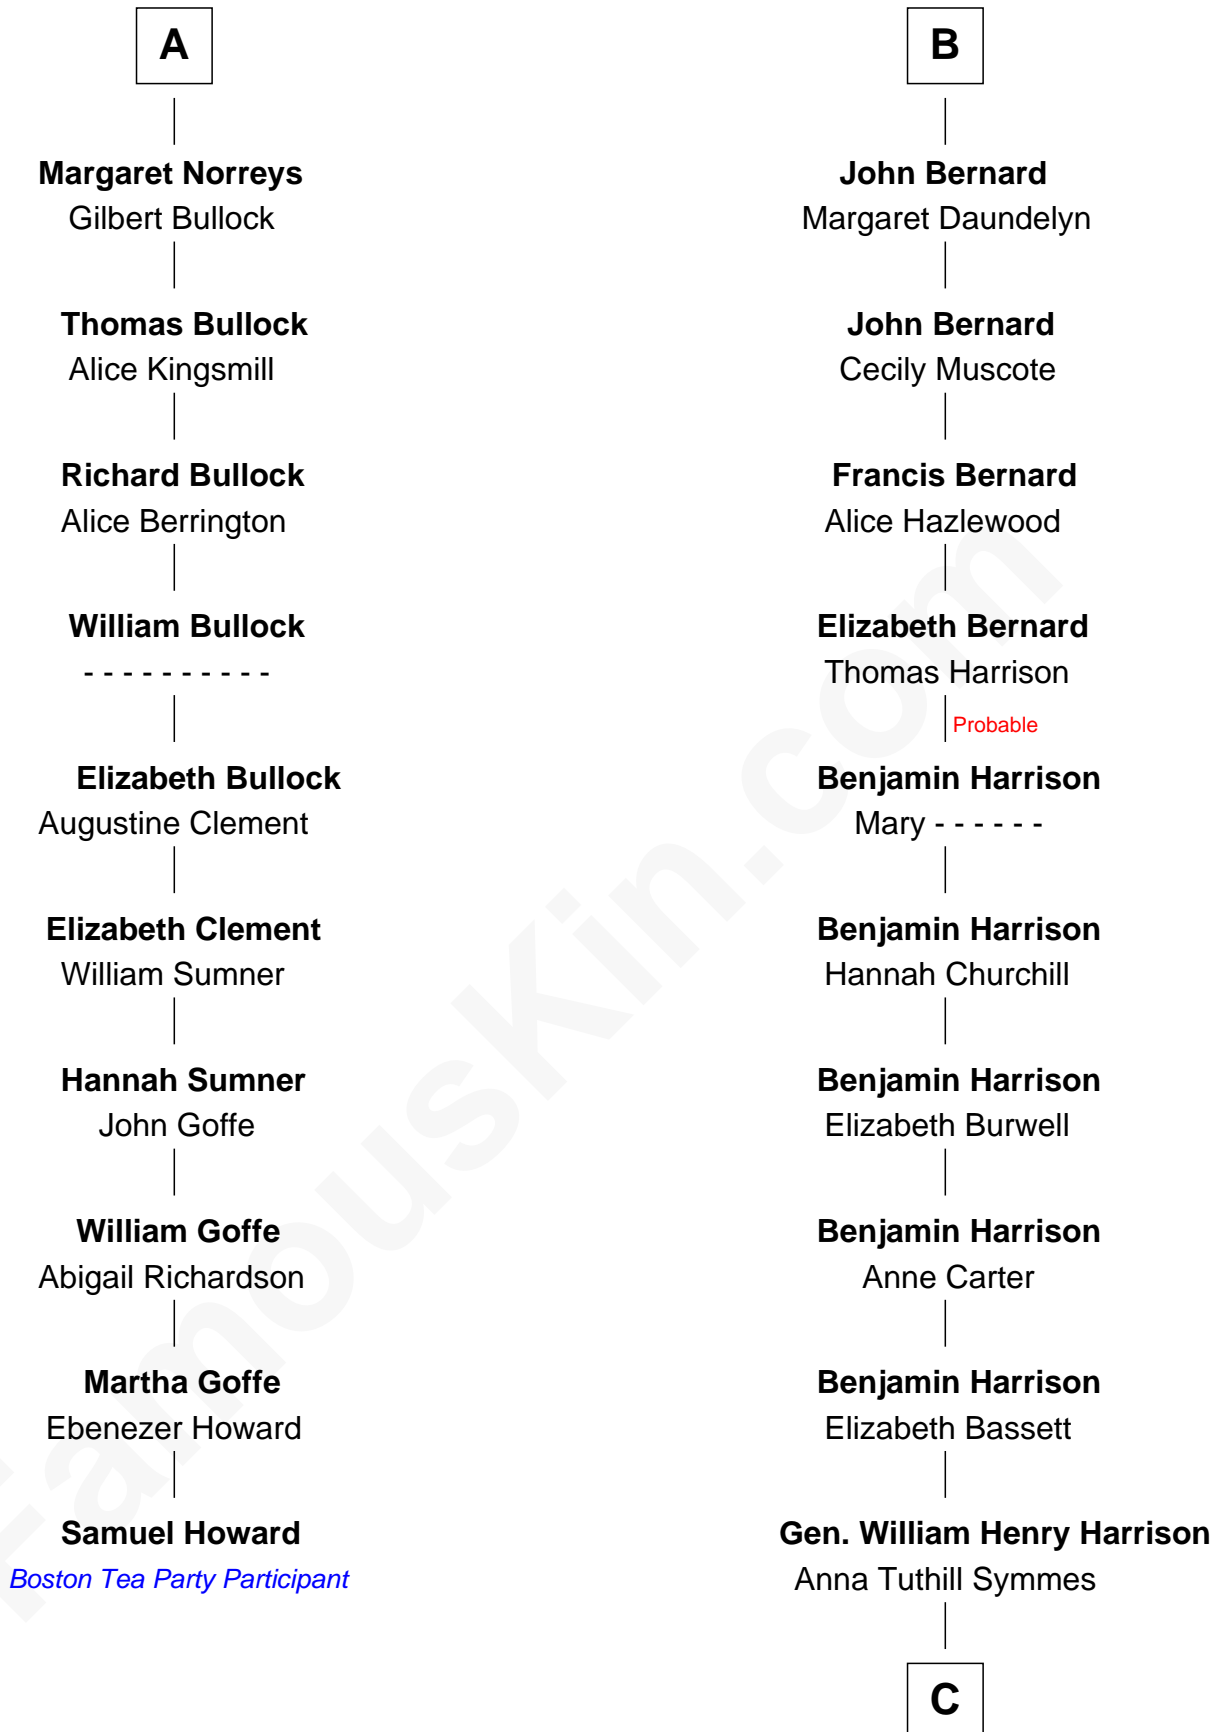

FamousKin.com

Relationship Chart of

Samuel Howard

Boston Tea Party Participant

16th cousin 2 times removed of

Benjamin Harrison

23rd U.S. President

Sir Gilbert de Clare

Joan of Acre

C

John Scott Harrison
Elizabeth Ramsey Irwin

Benjamin Harrison
23rd U.S. President

FamousKin.com