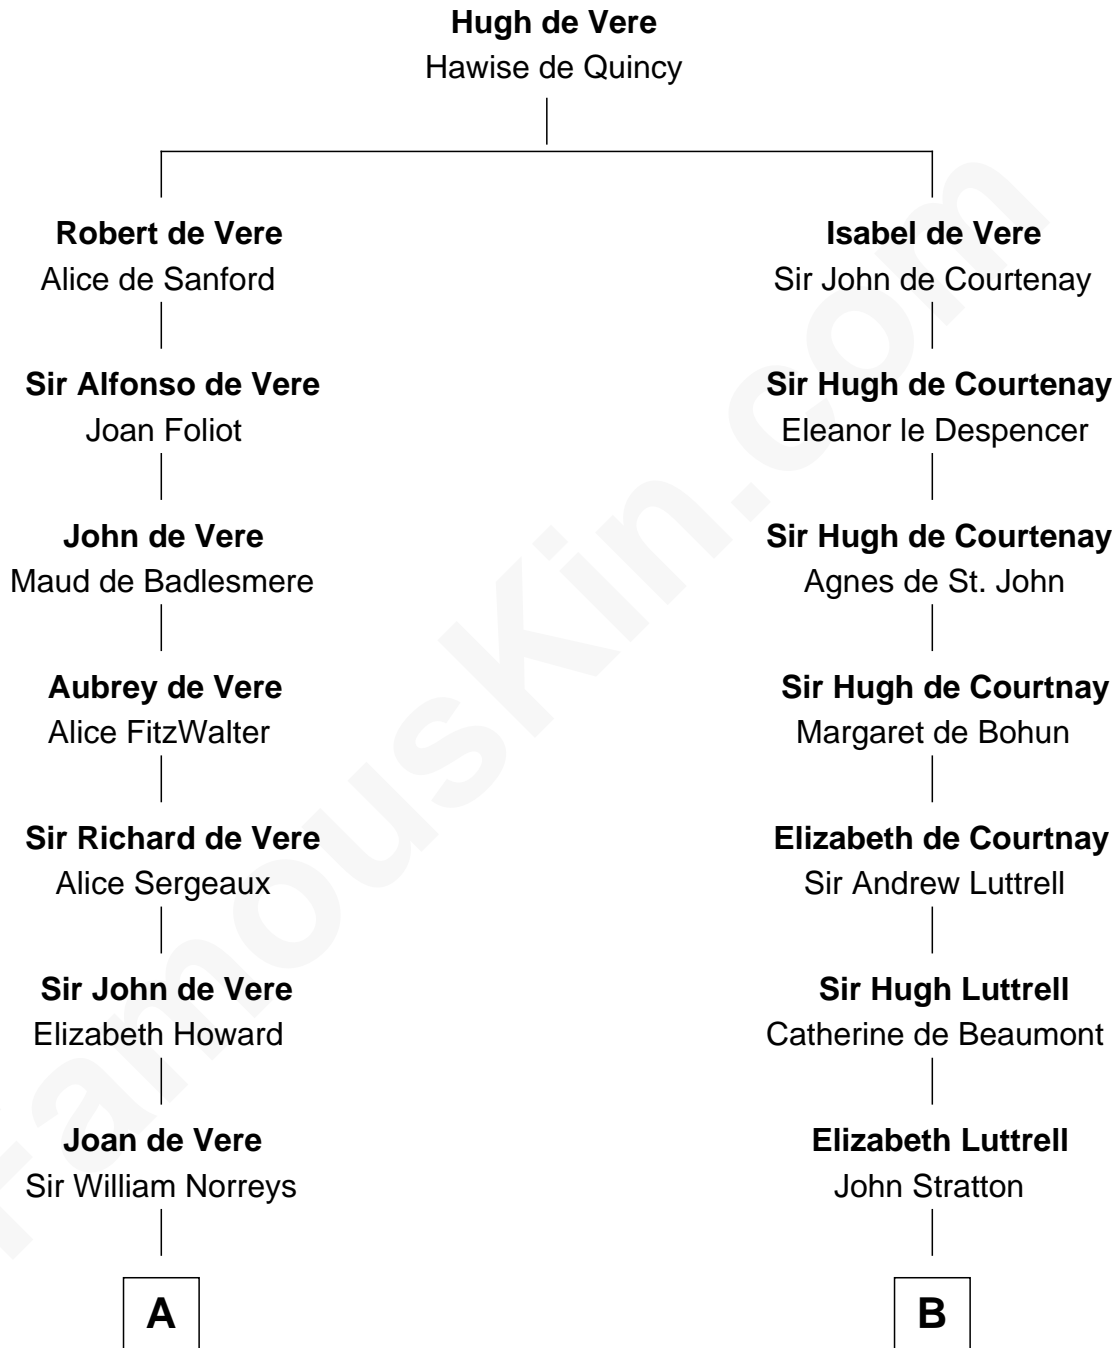

FamousKin.com Relationship Chart of

Samuel Howard

Boston Tea Party Participant

16th cousin 3 times removed of

Benjamin Harrison

23rd U.S. President

C

Gen. William Henry Harrison

Anna Tuthill Symmes

John Scott Harrison

Elizabeth Ramsey Irwin

Benjamin Harrison

23rd U.S. President

FamousKin.com