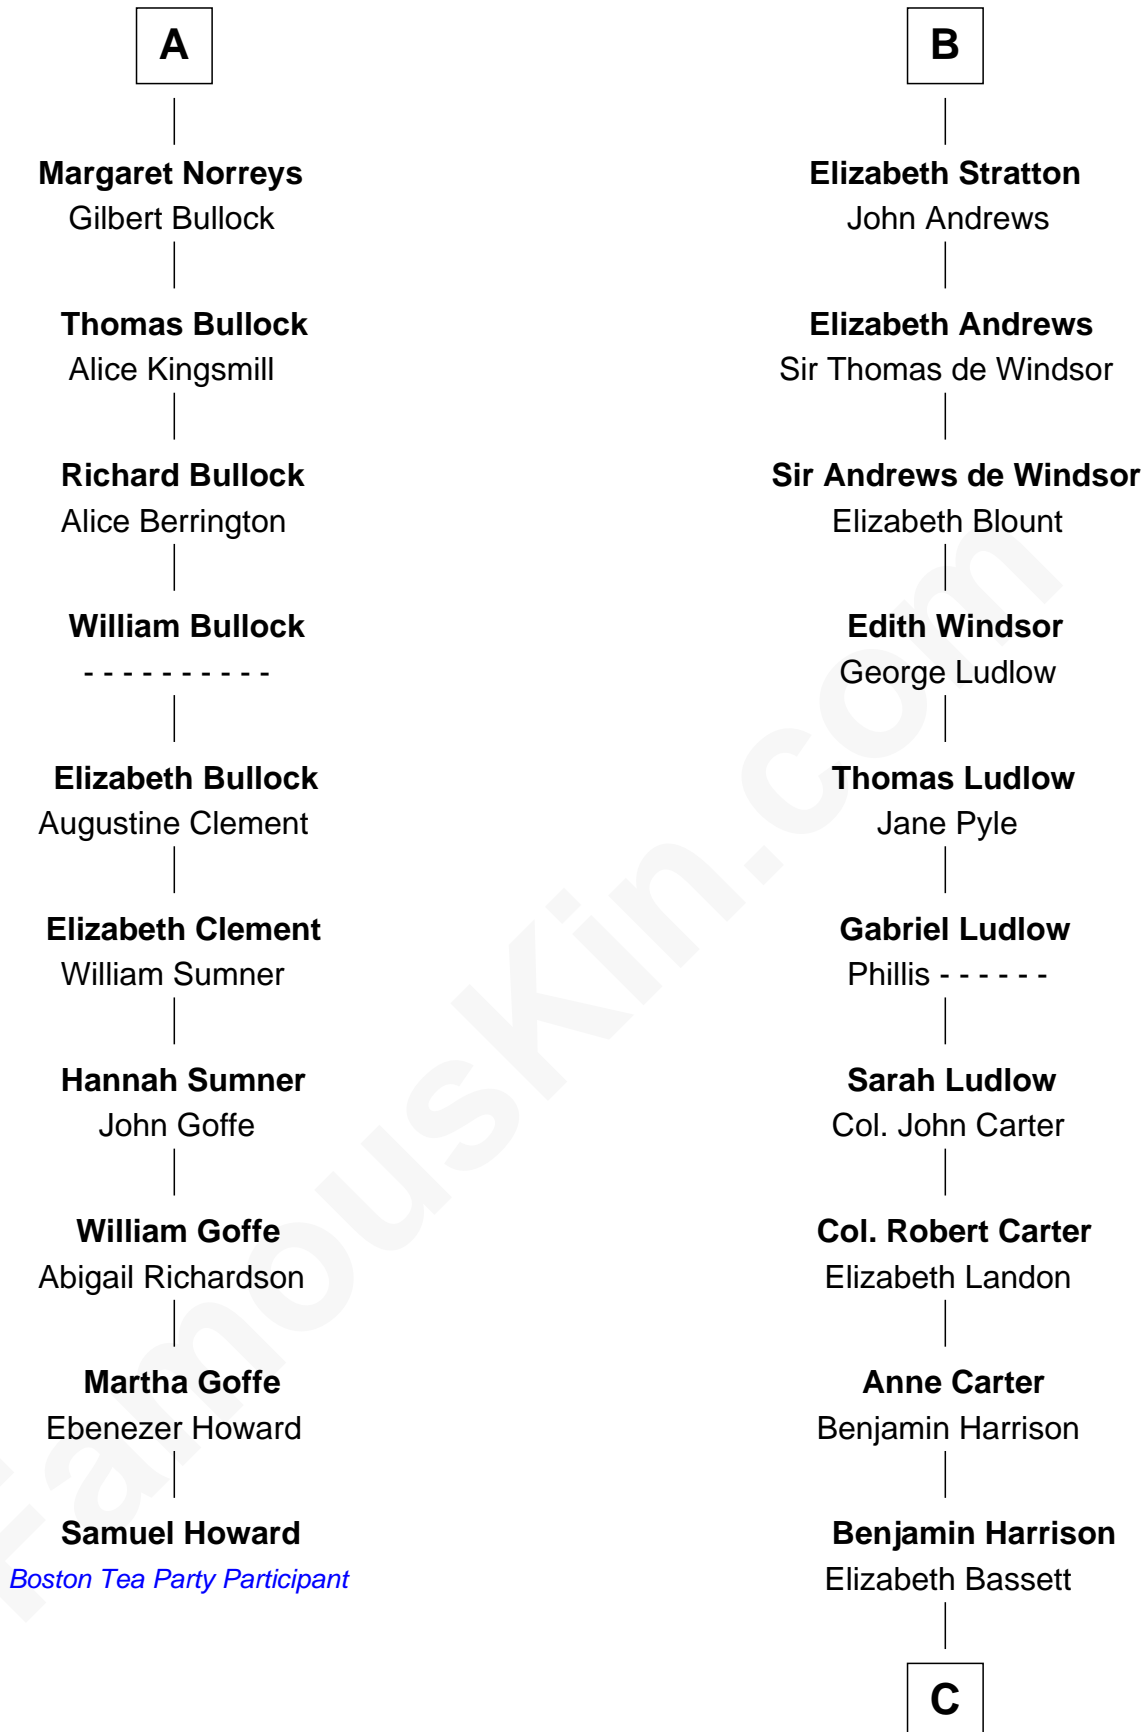

FamousKin.com Relationship Chart of

Samuel Howard

Boston Tea Party Participant

16th cousin 3 times removed of

Benjamin Harrison

23rd U.S. President

C

Gen. William Henry Harrison

Anna Tuthill Symmes

John Scott Harrison

Elizabeth Ramsey Irwin

Benjamin Harrison

23rd U.S. President

FamousKin.com