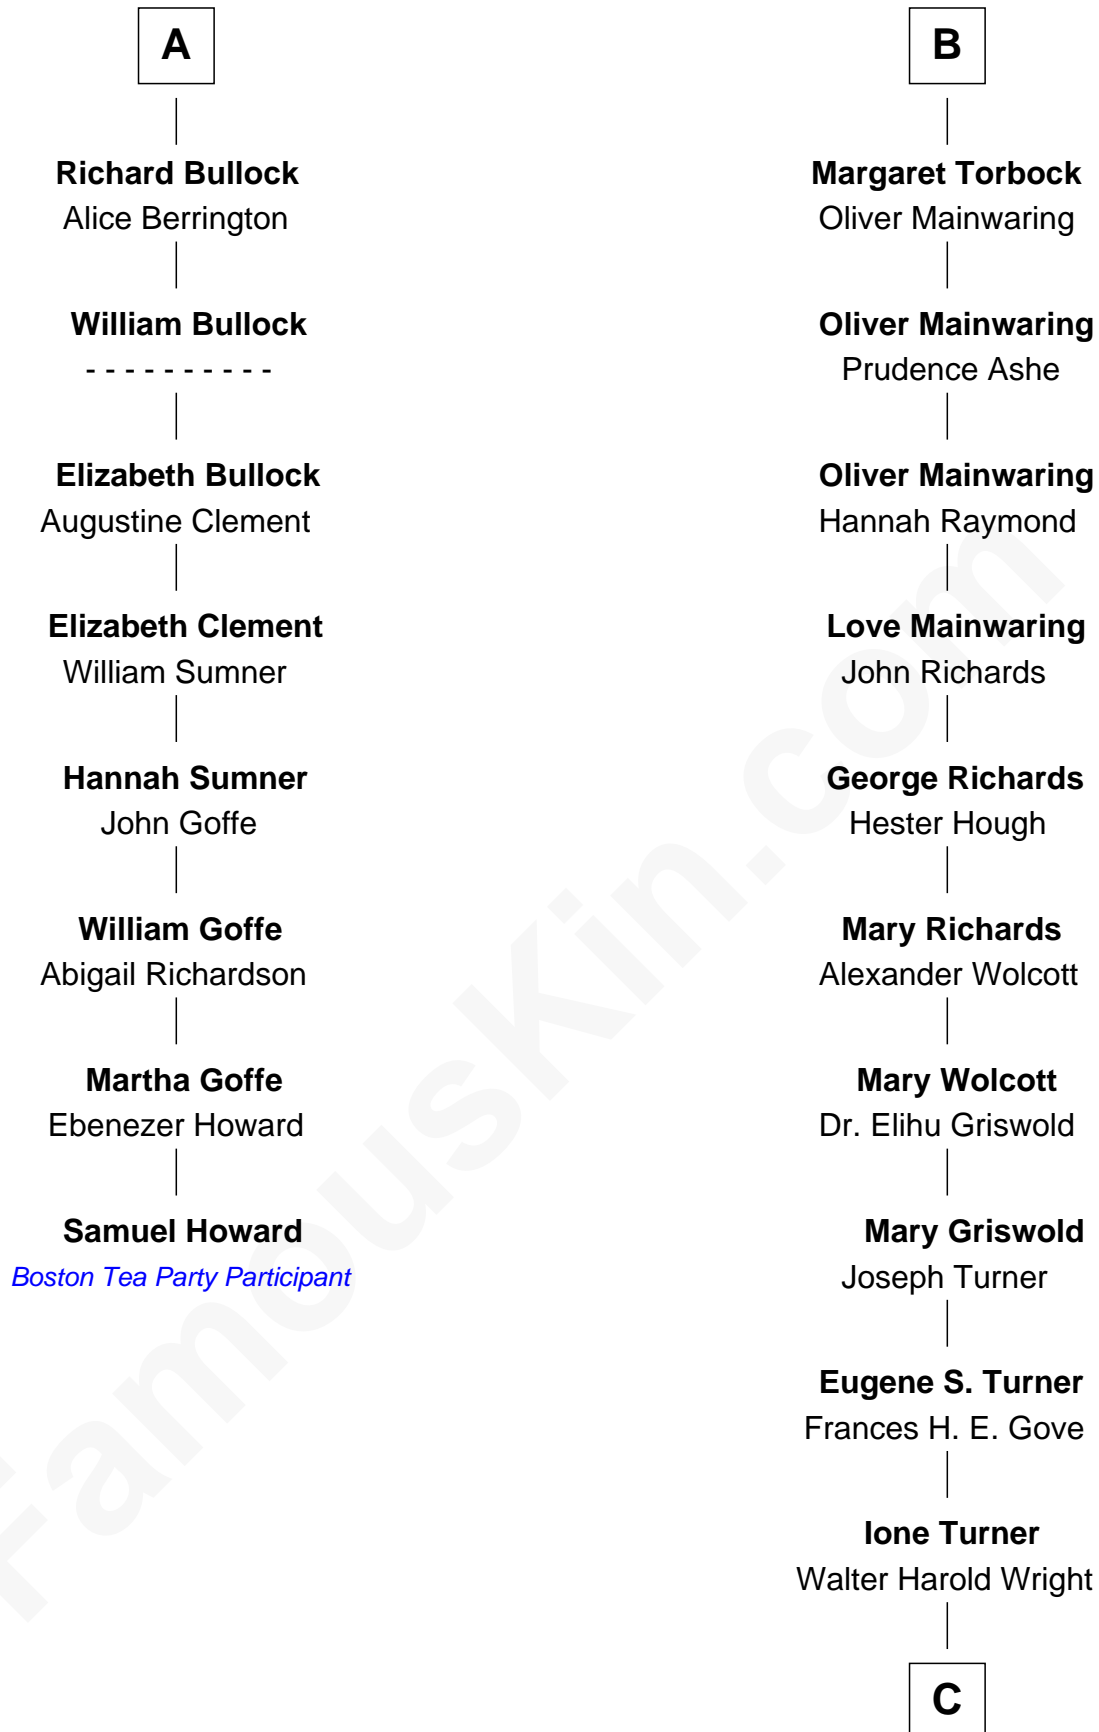

FamousKin.com Relationship Chart of

Samuel Howard

Boston Tea Party Participant

14th cousin 6 times removed of

Ed Helms

TV and Movie Actor

C

Inez Emeline Wright
George Pullen Jackson

Frances Helen Jackson
Fitzgerald Sale Parker

Pamela Ann Parker
John A. Helms

Ed Helms
TV and Movie Actor