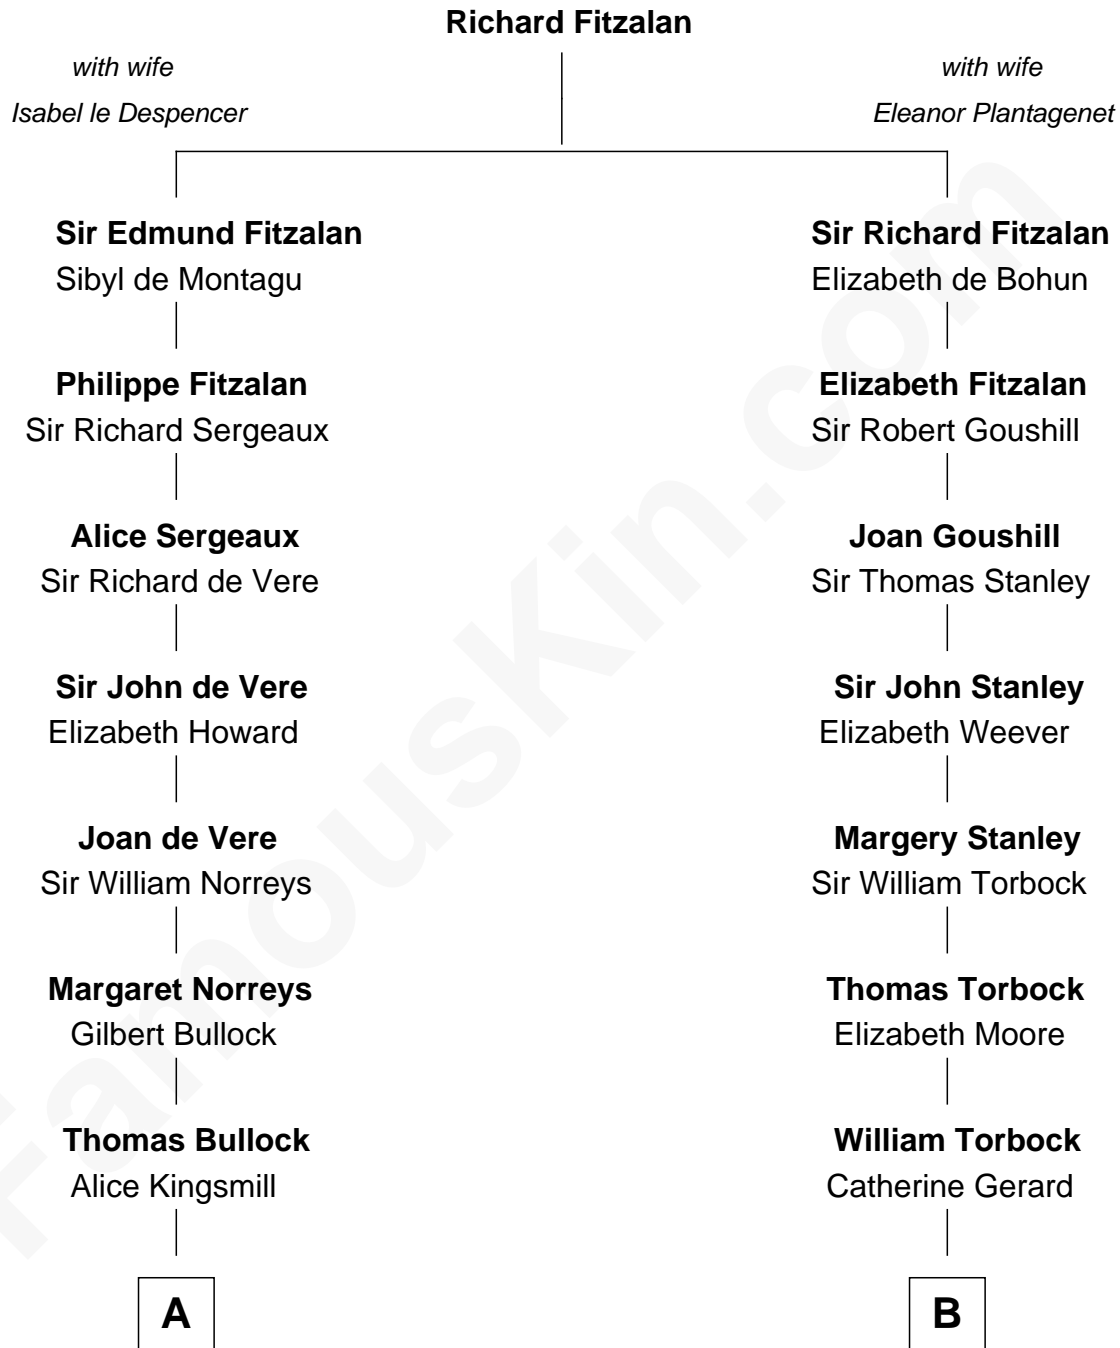

FamousKin.com Relationship Chart of

Samuel Howard

Boston Tea Party Participant

14th cousin 6 times removed of

Ed Helms

TV and Movie Actor

C

Inez Emeline Wright
George Pullen Jackson