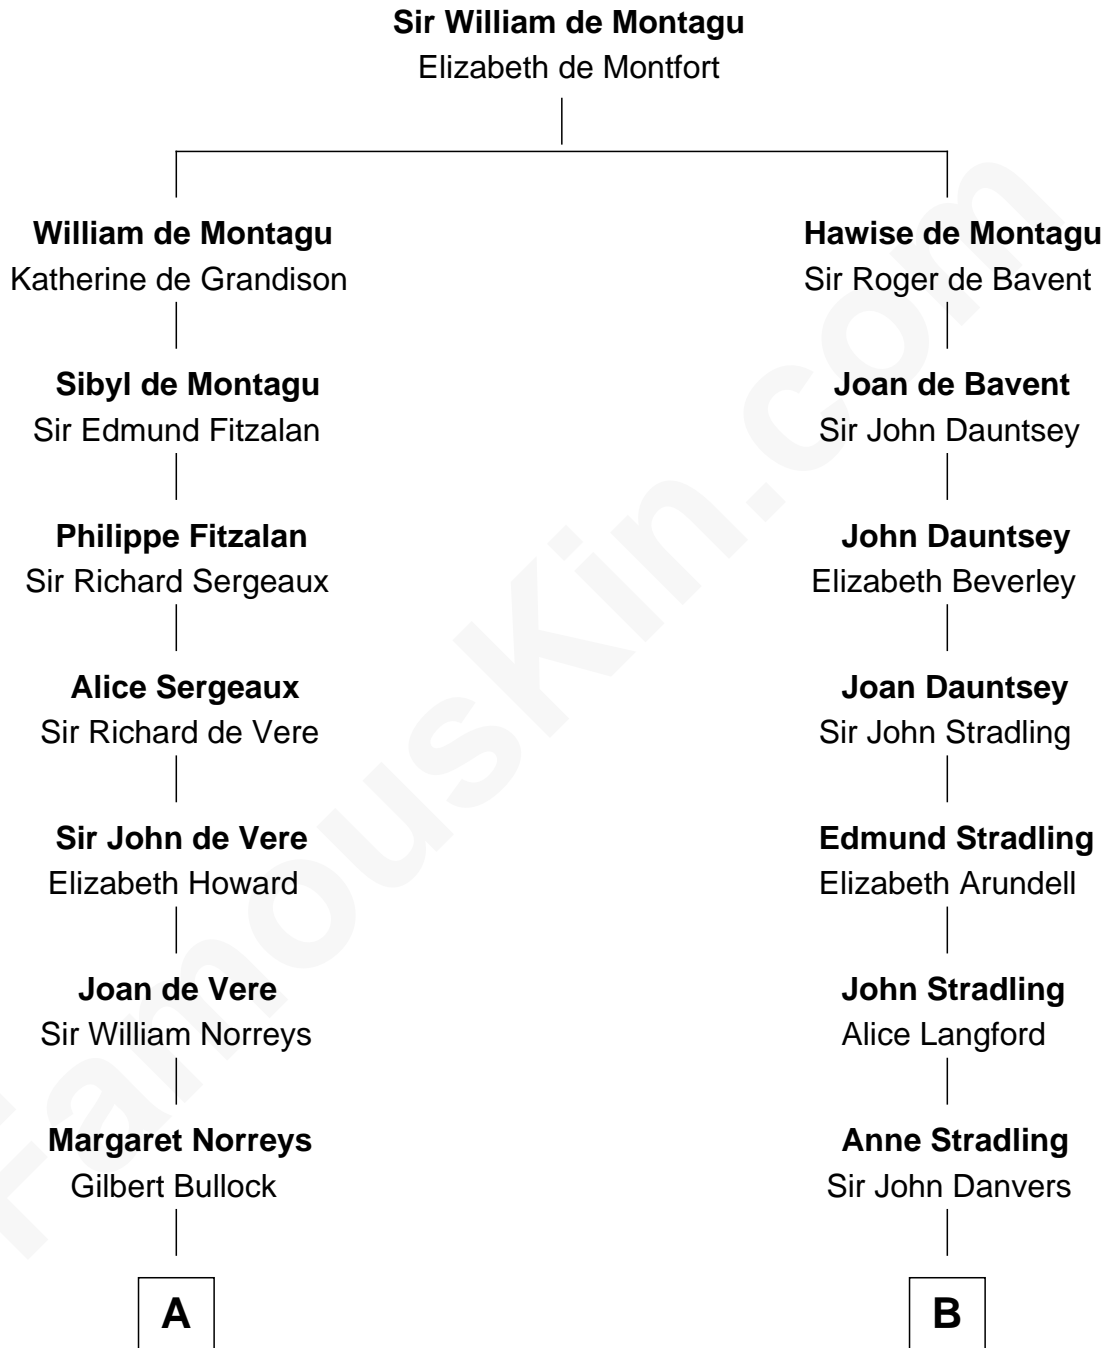

FamousKin.com Relationship Chart of

Samuel Howard

Boston Tea Party Participant

15th cousin 3 times removed of

Joseph Wharton

Founder of the Wharton School of Business

C

Deborah Fisher

William Wharton

Joseph Wharton

Founder, Wharton School of Business

FamousKin.com