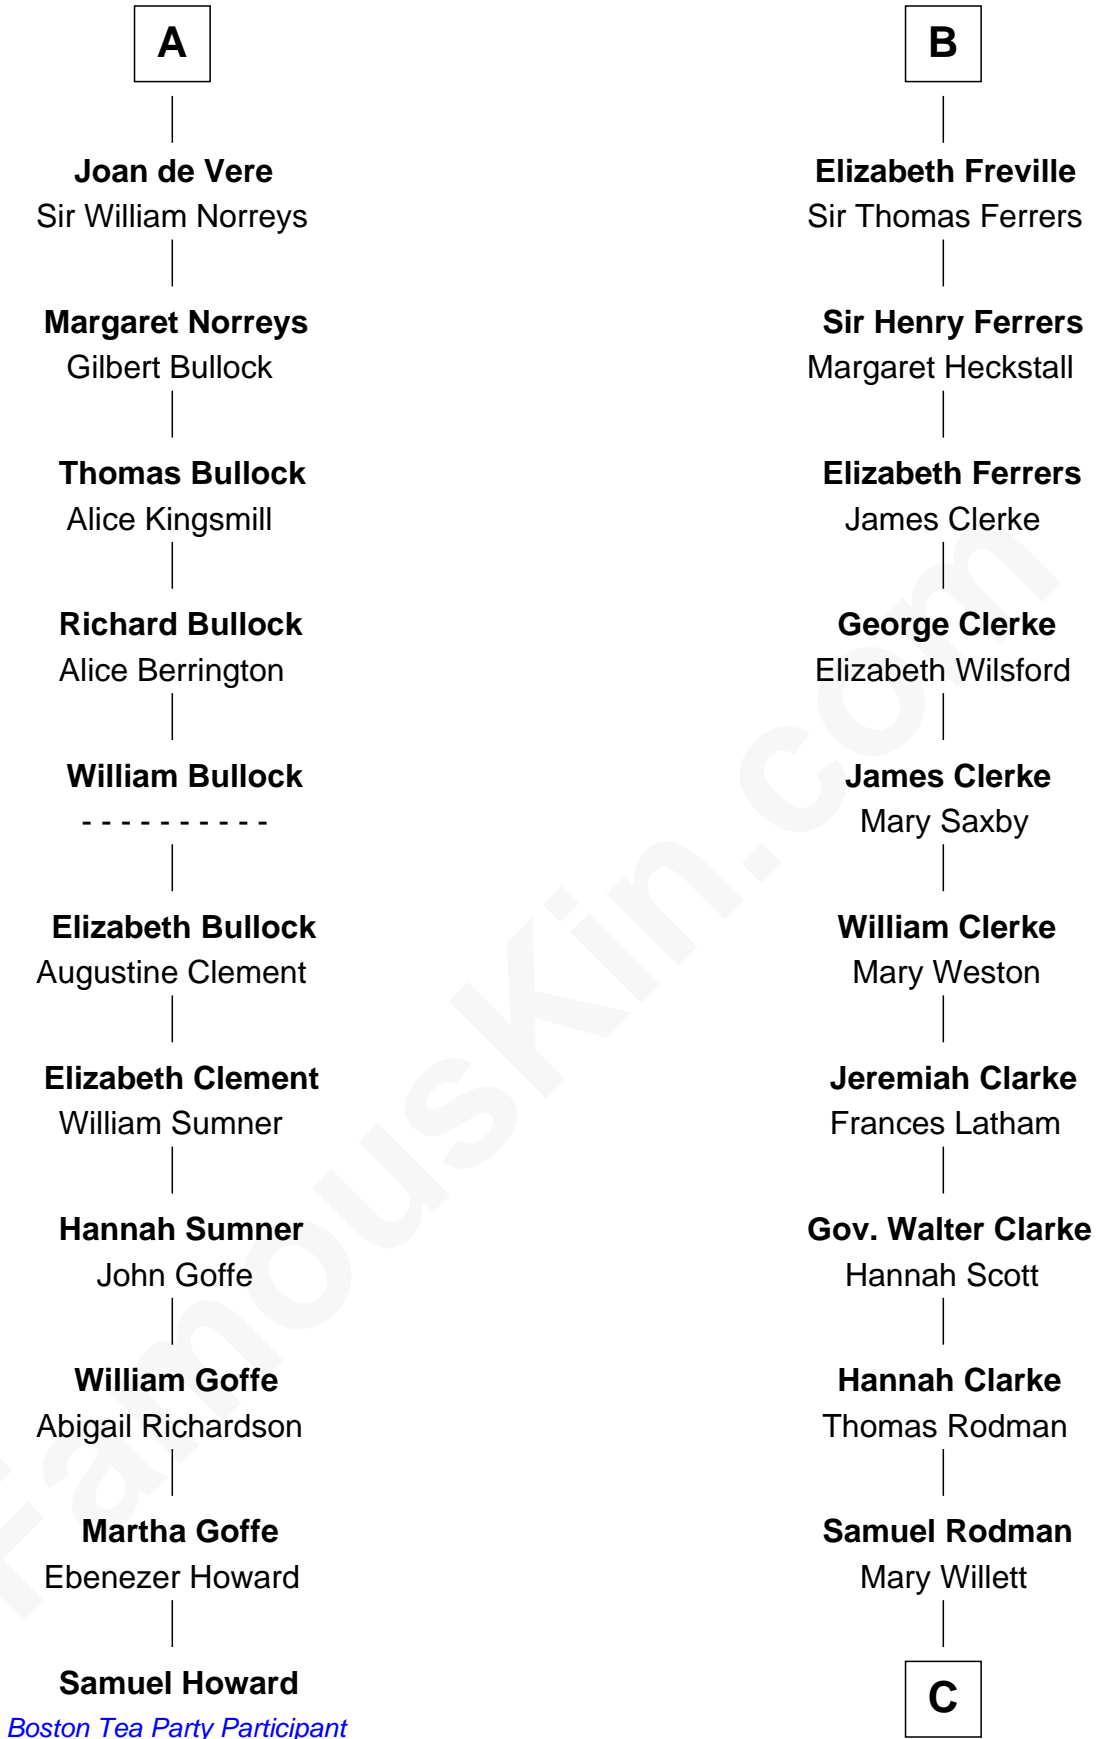

FamousKin.com

Relationship Chart of

Samuel Howard

Boston Tea Party Participant

17th cousin 3 times removed of

Joseph Wharton

Founder of the Wharton School of Business

Sir William Longespee

Ela of Salisbury

C

Thomas Rodman

Mary Borden

Hannah Rodman

Samuel Rowland Fisher

Deborah Fisher

William Wharton