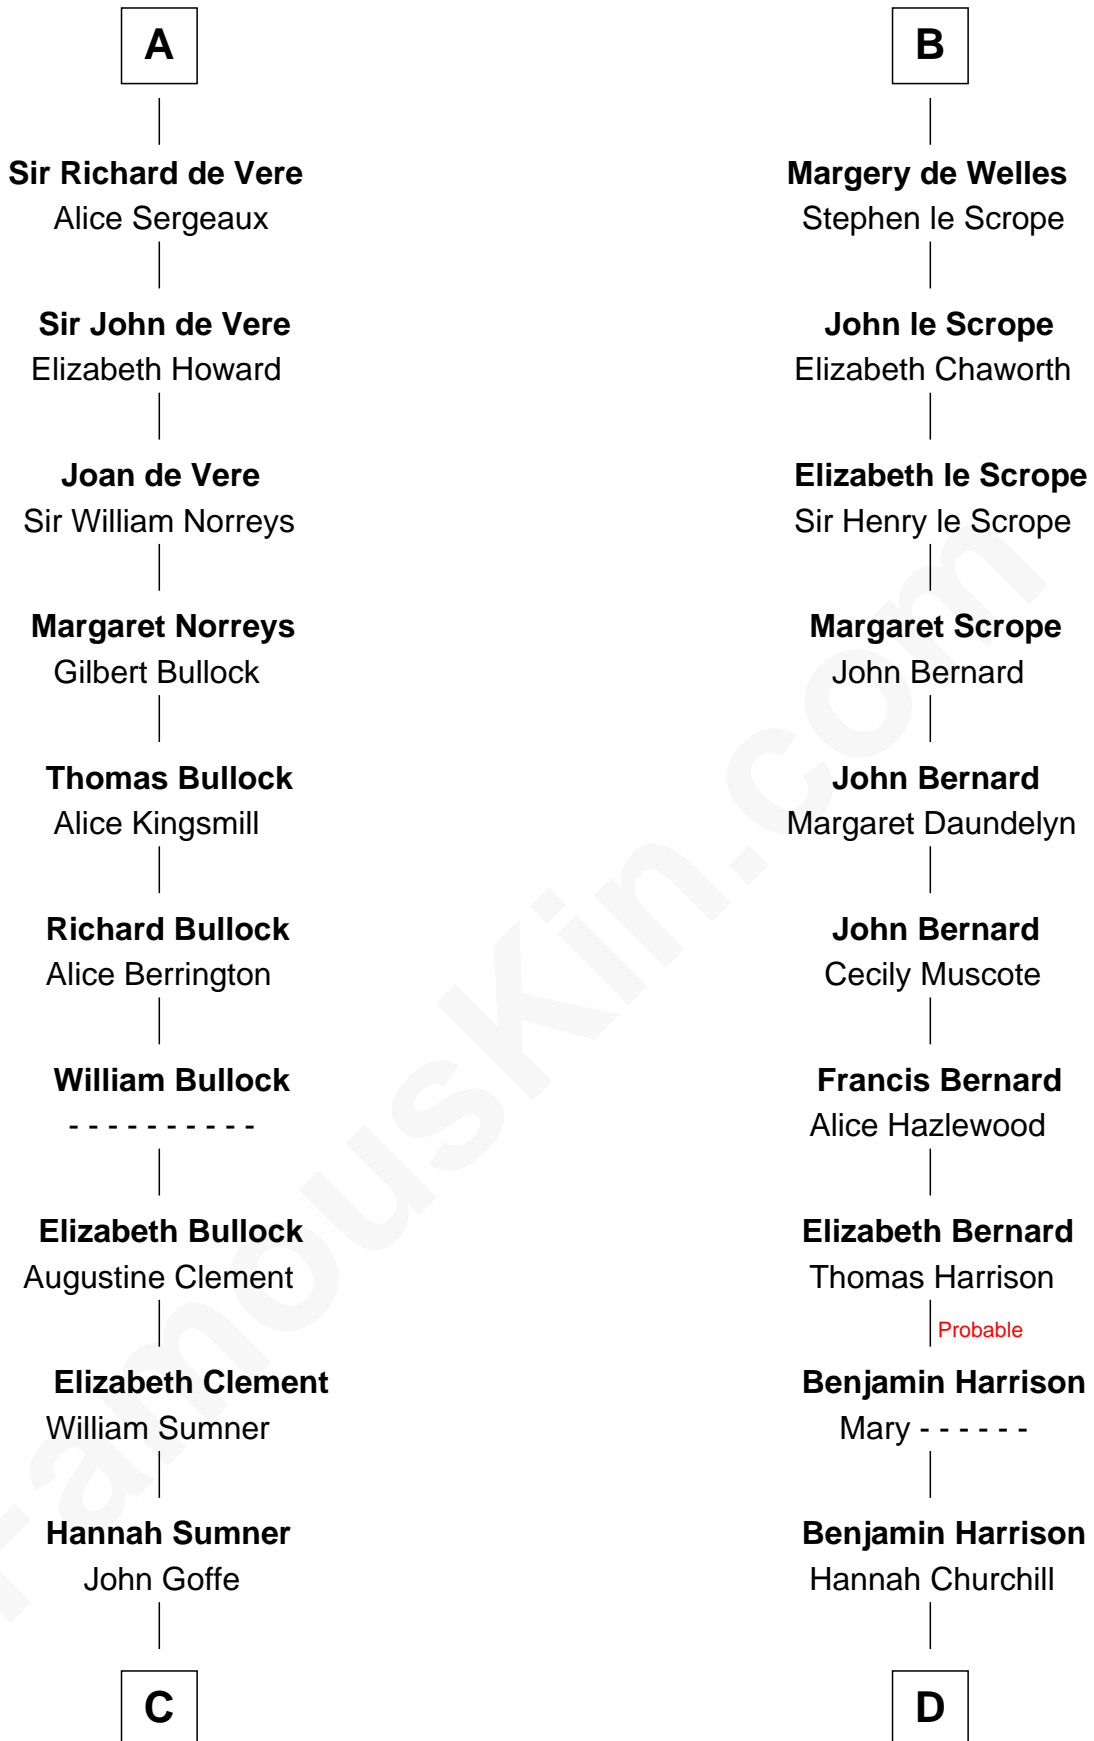

FamousKin.com

Relationship Chart of

Samuel Howard

Boston Tea Party Participant

19th cousin of

Benjamin Harrison V

Signer of the Declaration of Independence

Robert Fitzrichard

Maud de St. Liz

C

William Goffe
Abigail Richardson

Martha Goffe
Ebenezer Howard

Samuel Howard
Boston Tea Party Participant

D

Benjamin Harrison
Elizabeth Burwell

Benjamin Harrison
Anne Carter