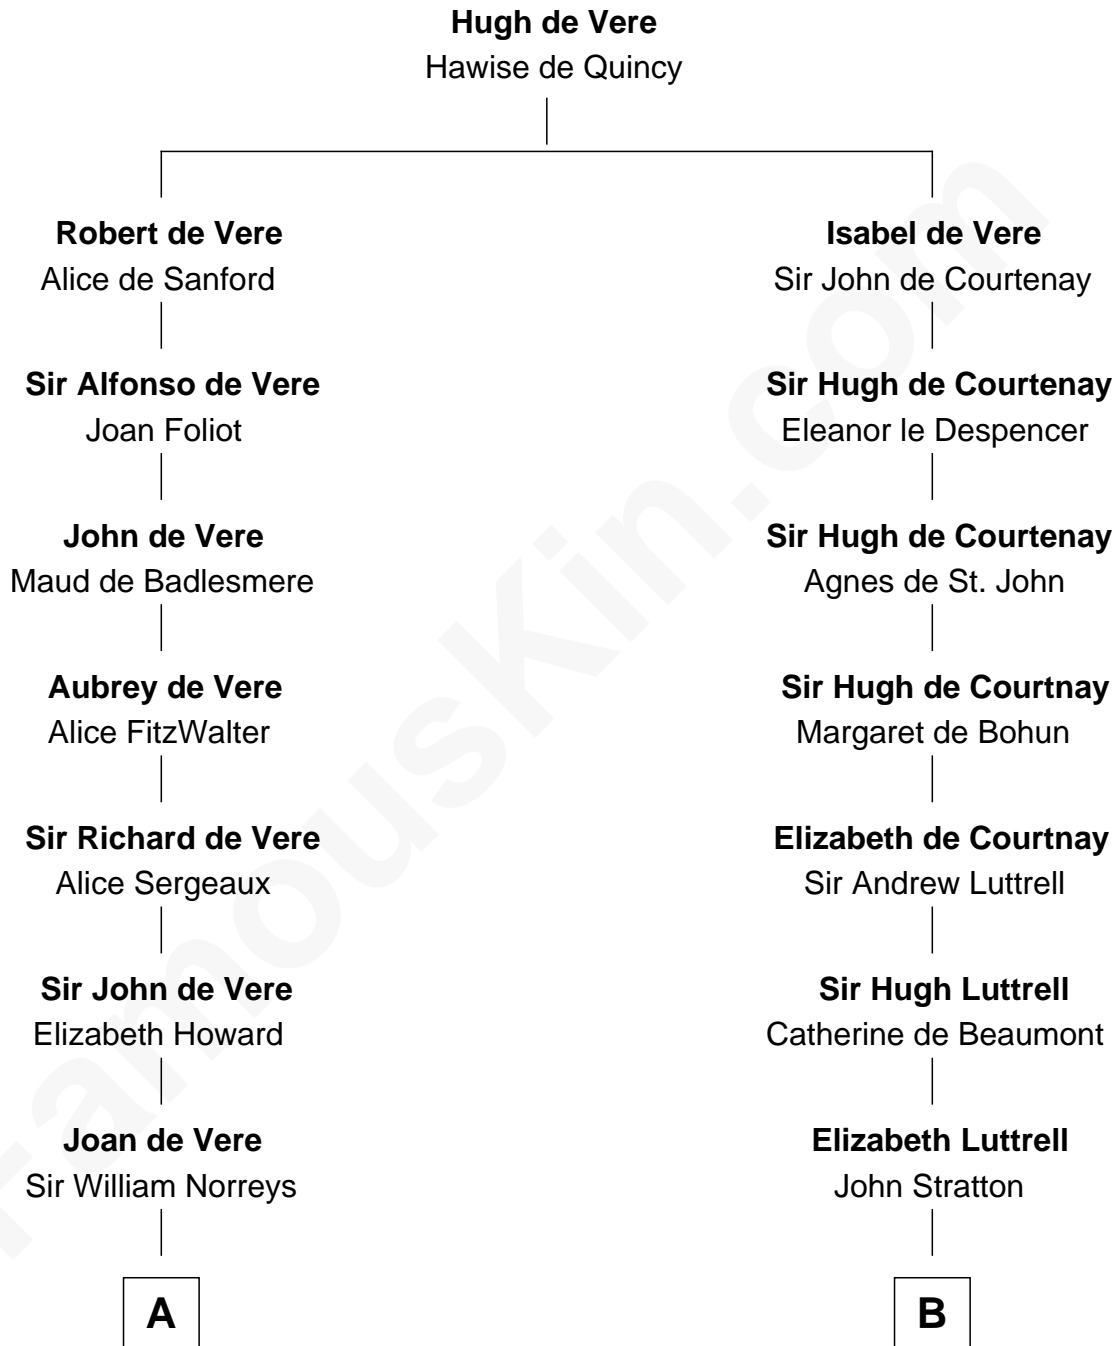

FamousKin.com

Relationship Chart of

Samuel Howard

Boston Tea Party Participant

16th cousin of

Benjamin Harrison V

Signer of the Declaration of Independence

A

Margaret Norreys

Gilbert Bullock

Thomas Bullock

Alice Kingsmill

Richard Bullock

Alice Berrington

William Bullock

Elizabeth Bullock