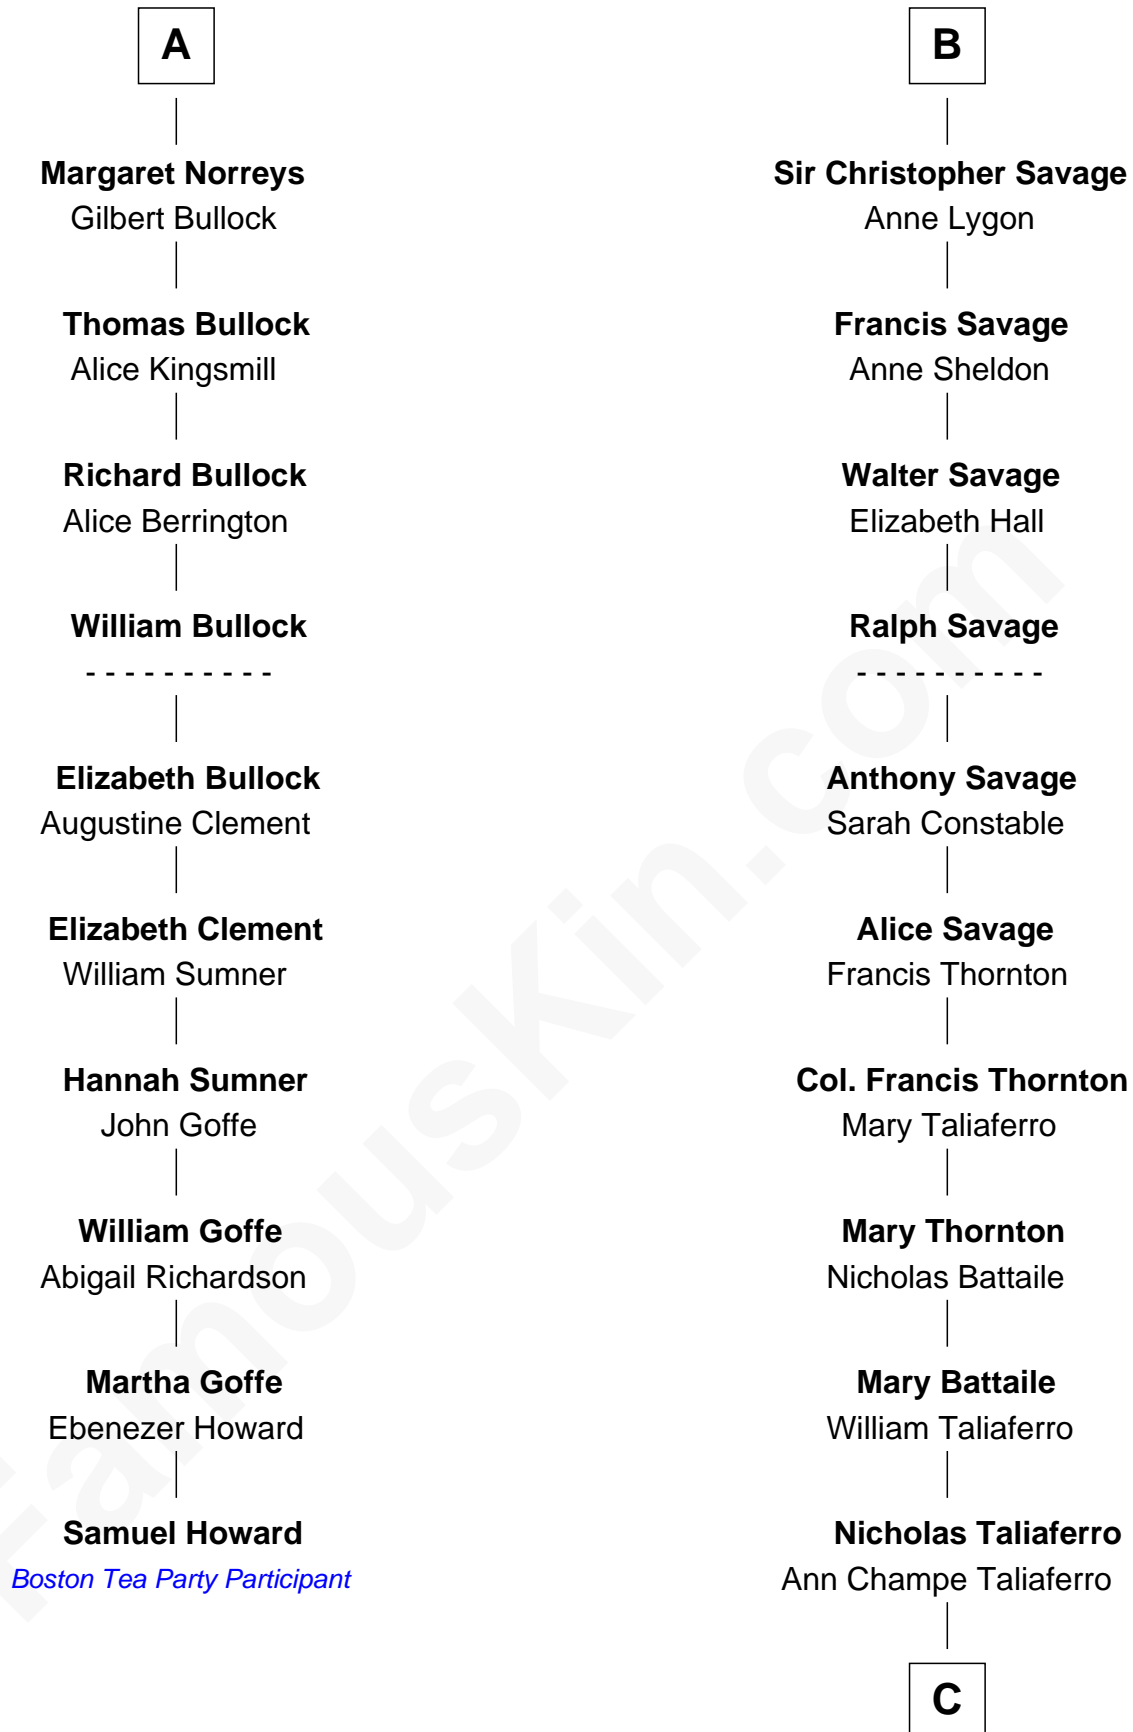

FamousKin.com

Relationship Chart of

Samuel Howard

Boston Tea Party Participant

16th cousin 4 times removed of

General George C. Marshall

Author of "The Marshall Plan"

C

Matilda Battaile Taliaferro

Martin Marshall

William Champe Marshall

Susan Myers

George Catlett Marshall

Laura Emily Bradford

General George C. Marshall

U.S. Army - World War II