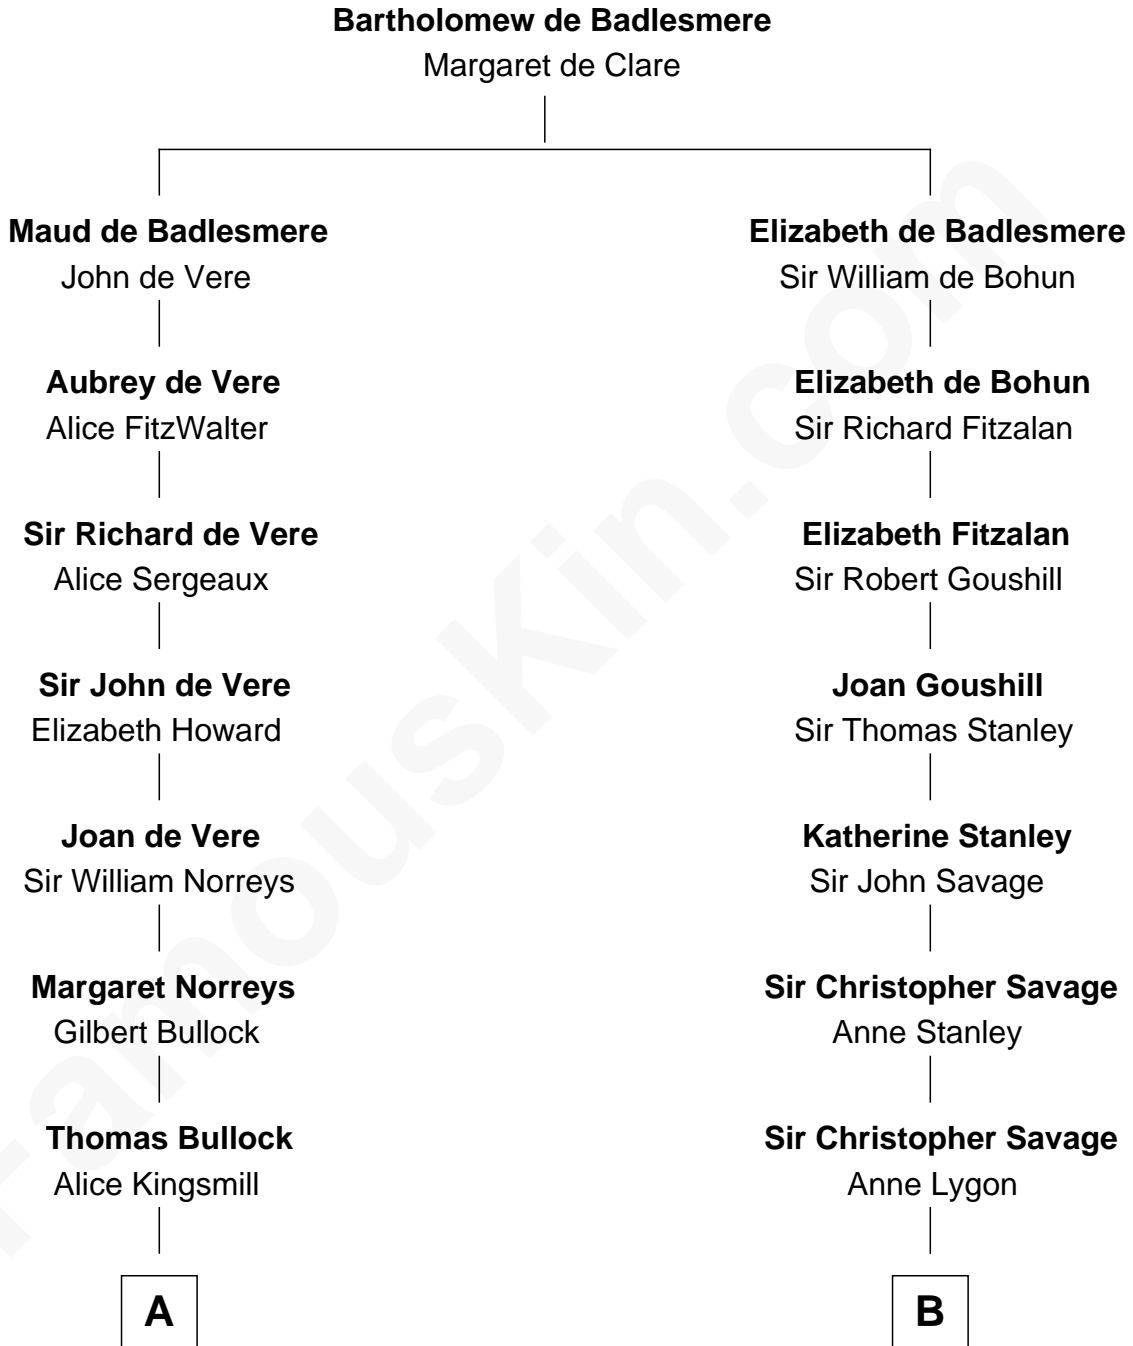

FamousKin.com

Relationship Chart of

Samuel Howard

Boston Tea Party Participant

14th cousin 5 times removed of

General George C. Marshall

Author of "The Marshall Plan"

C

William Champe Marshall

Susan Myers

George Catlett Marshall

Laura Emily Bradford

General George C. Marshall

U.S. Army - World War II

FamousKin.com