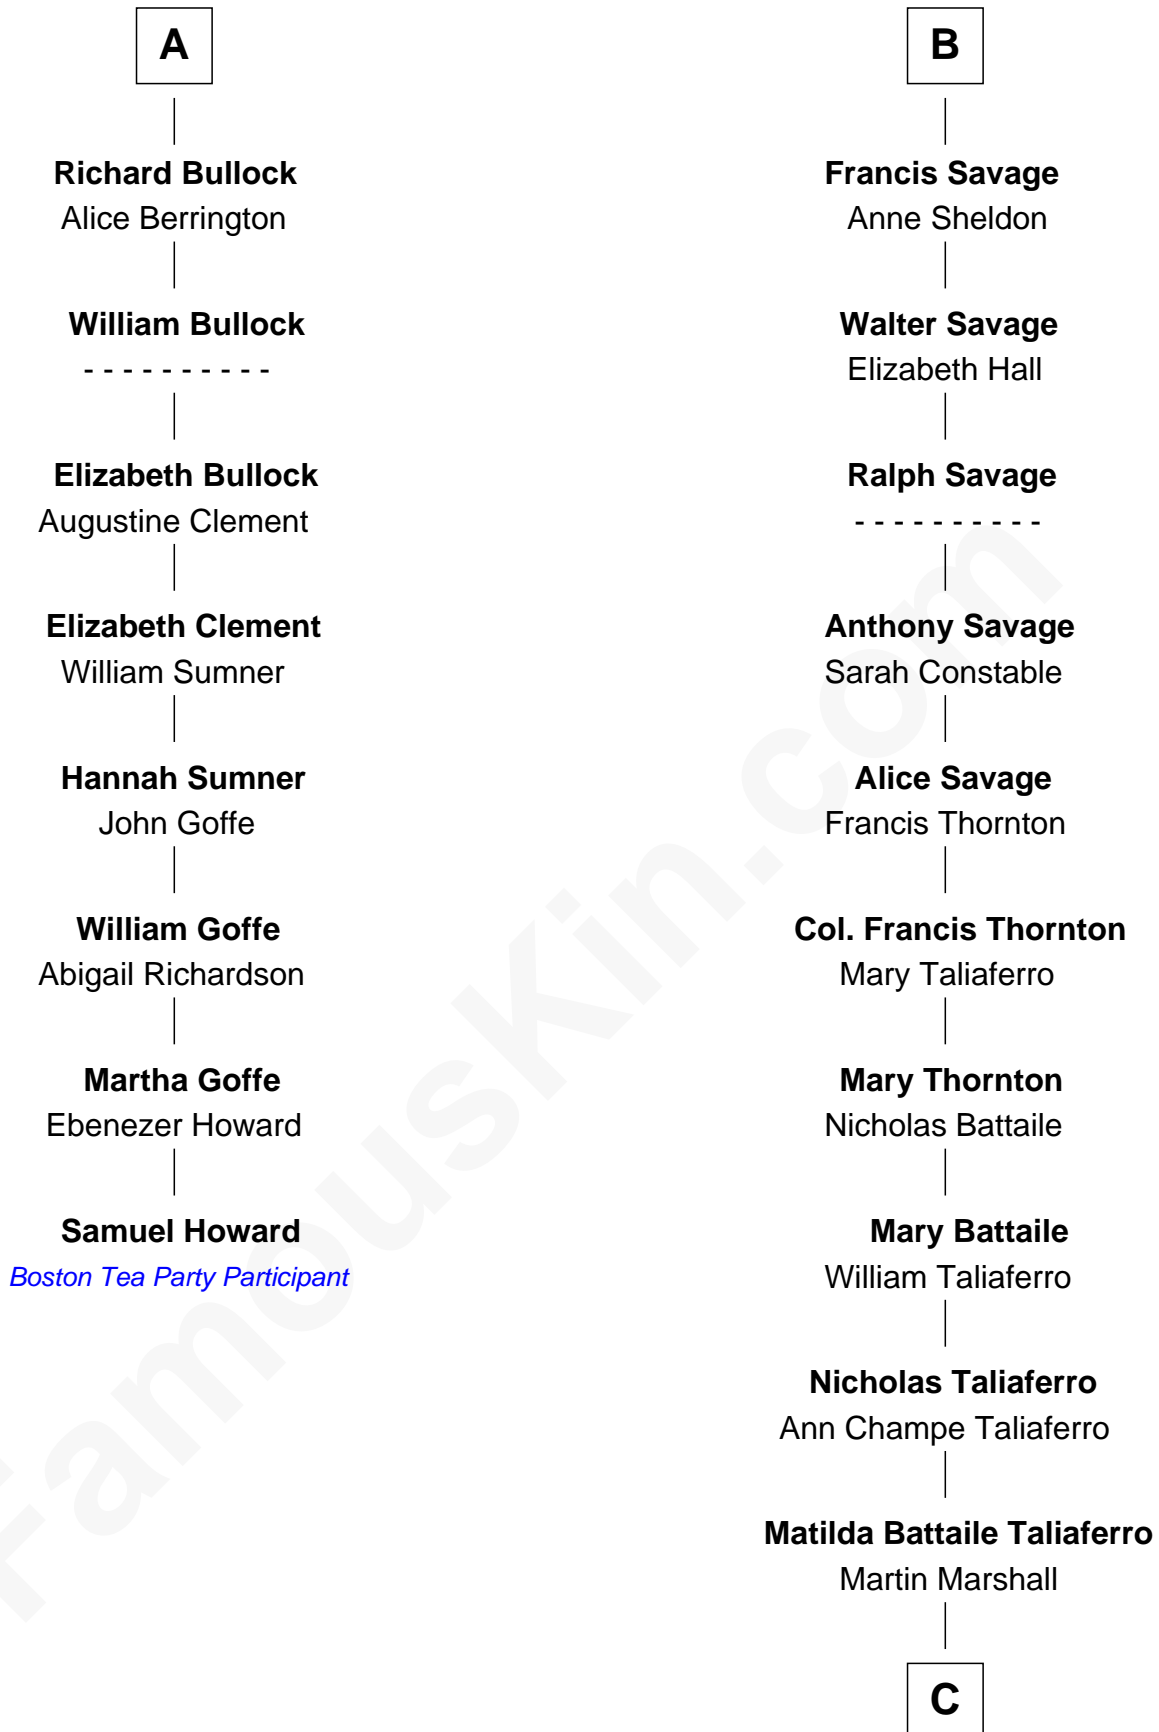

FamousKin.com

Relationship Chart of

Samuel Howard

Boston Tea Party Participant

14th cousin 5 times removed of

General George C. Marshall

Author of "The Marshall Plan"

C

William Champe Marshall

Susan Myers

George Catlett Marshall

Laura Emily Bradford

General George C. Marshall

U.S. Army - World War II

FamousKin.com