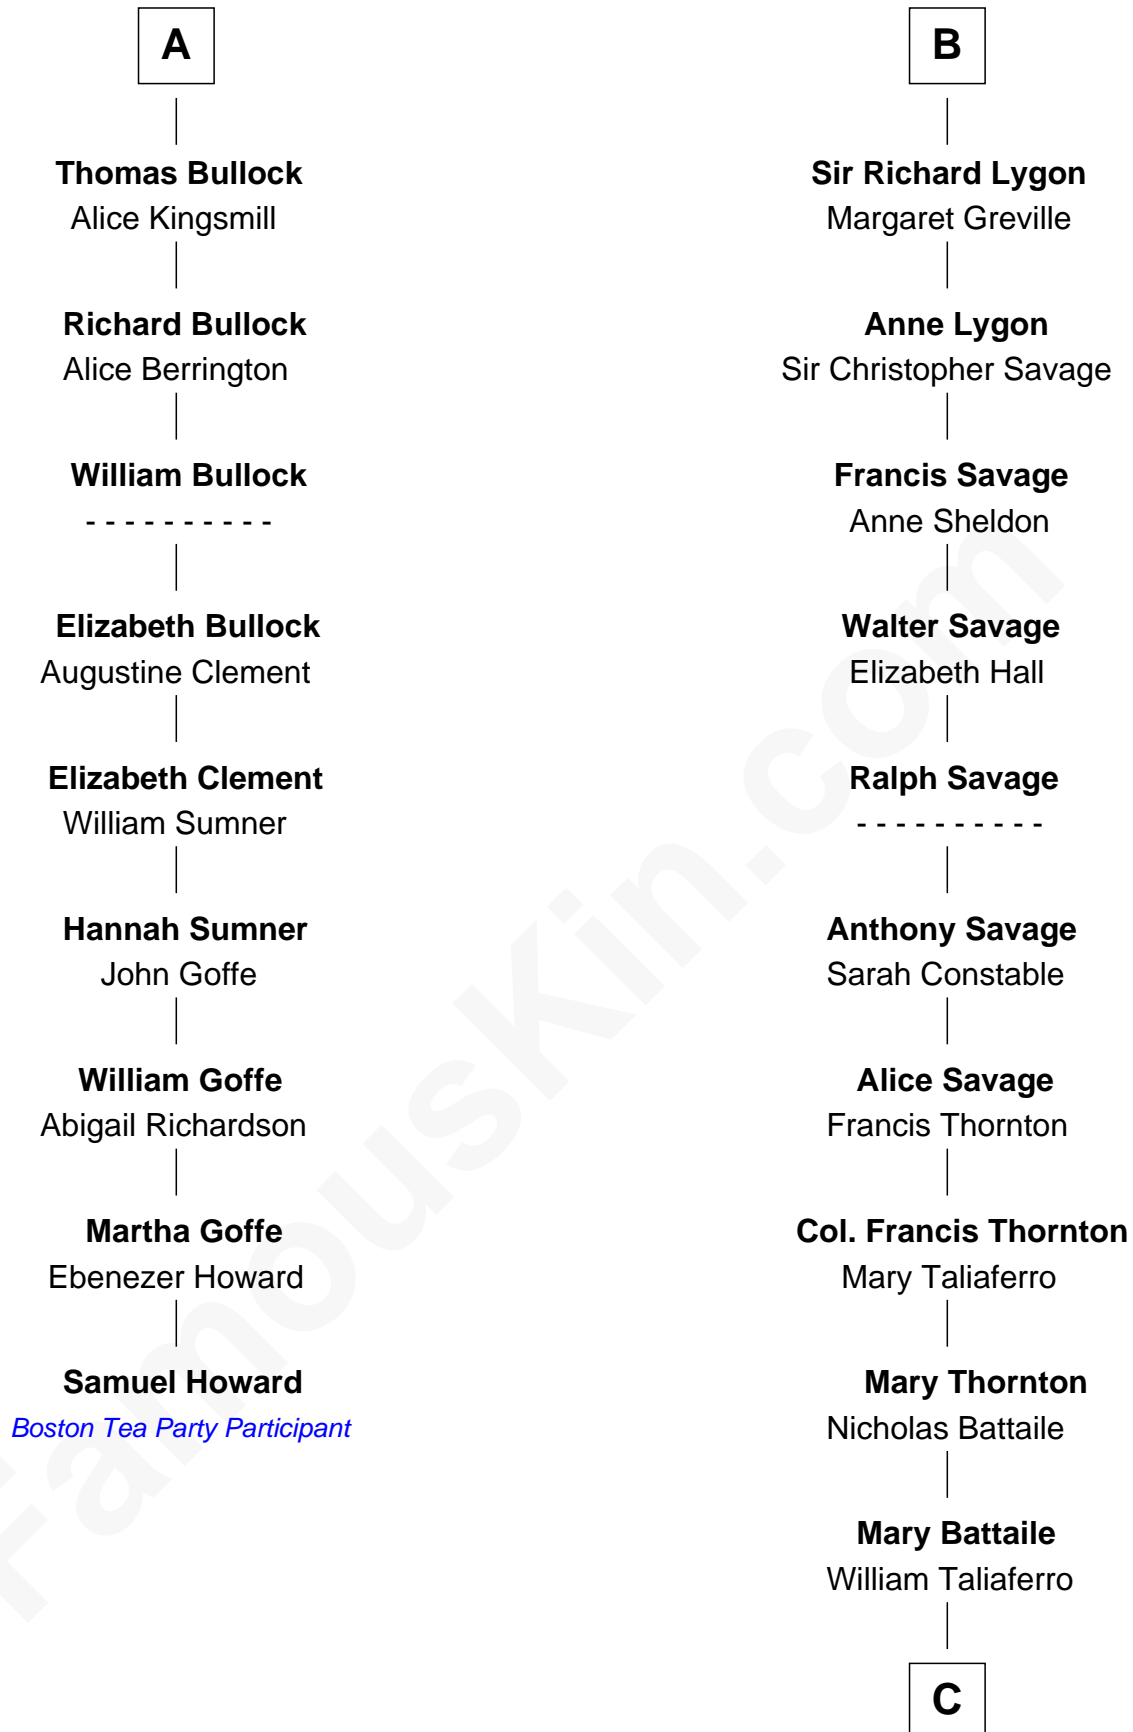

FamousKin.com

Relationship Chart of

Samuel Howard

Boston Tea Party Participant

15th cousin 6 times removed of

General George C. Marshall

Author of "The Marshall Plan"

C

Nicholas Taliaferro

Ann Champe Taliaferro

Matilda Battaile Taliaferro

Martin Marshall

William Champe Marshall

Susan Myers

George Catlett Marshall

Laura Emily Bradford