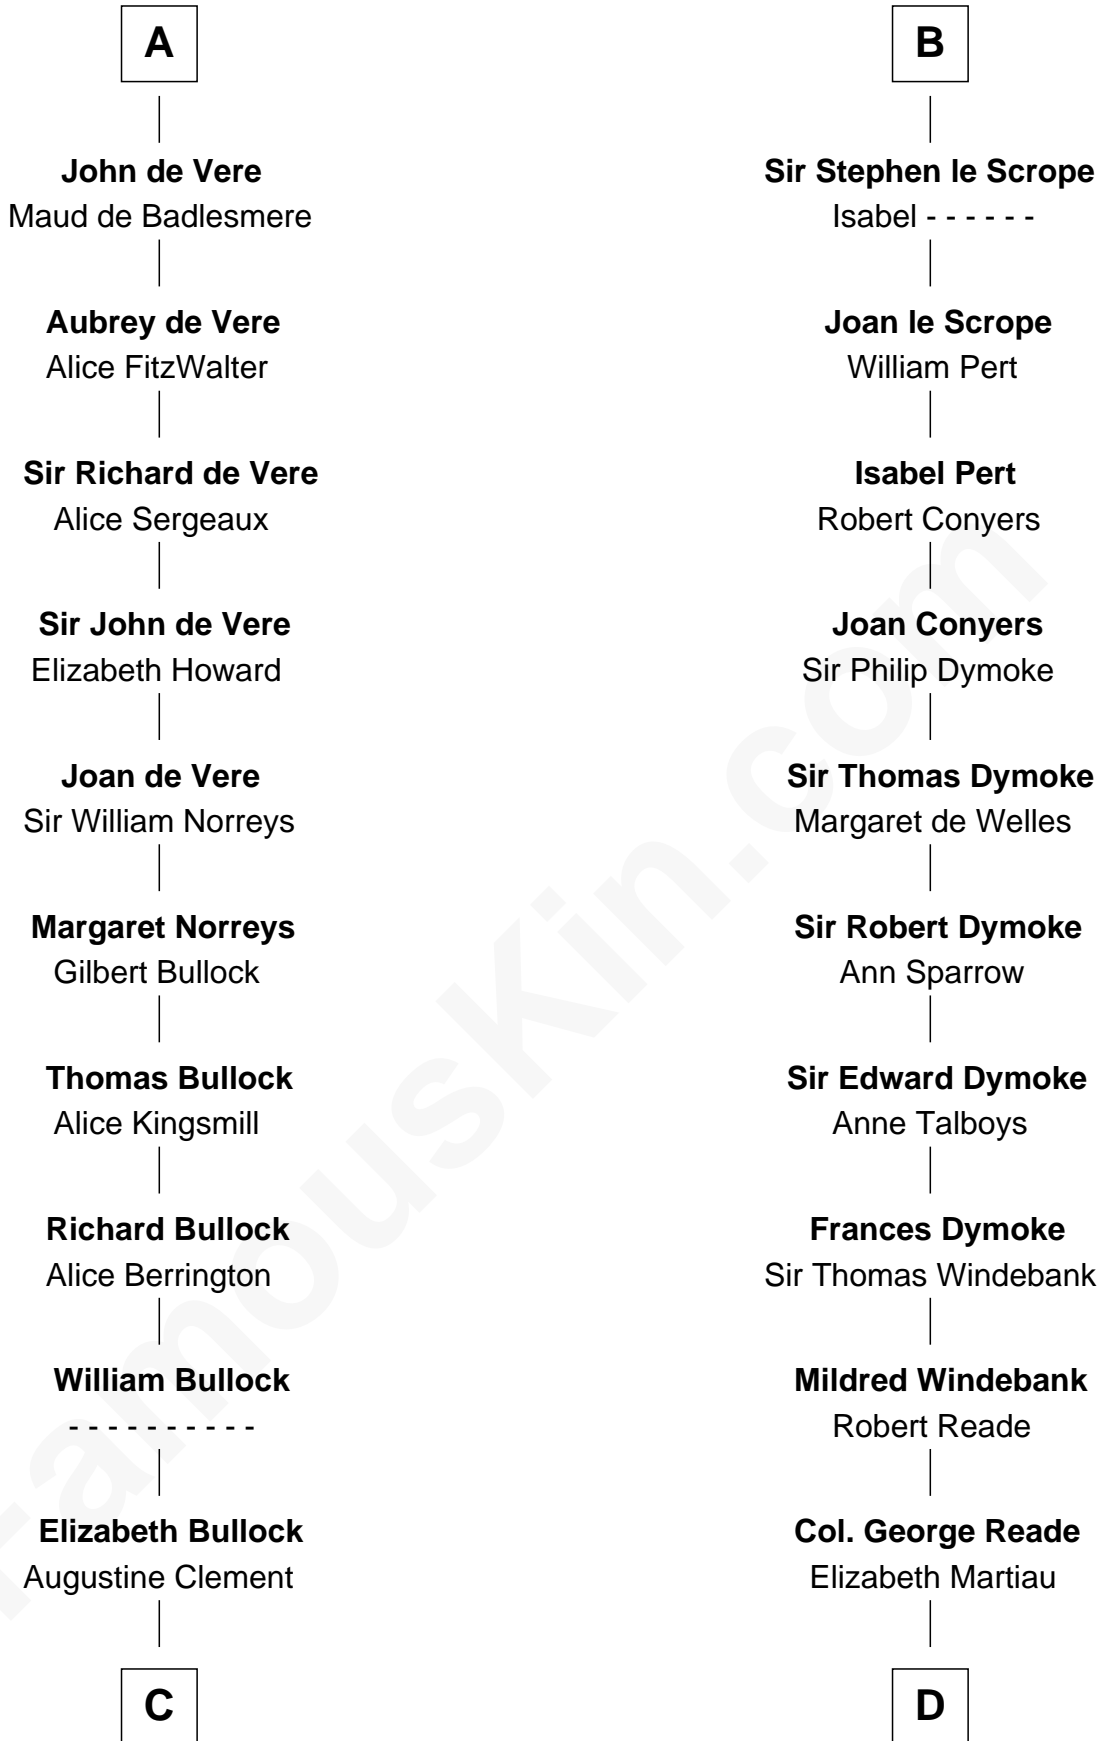

FamousKin.com

Relationship Chart of

Samuel Howard

Boston Tea Party Participant

21st cousin of

Meriwether Lewis

Lewis and Clark Expedition

Hugh I of Vermandois

Isabel de Vermandois

William de Warenne

Ada de Warenne

Henry of Huntingdon

William I, King of Scotland

----- Avenal

Isabel of Scotland

Robert de Ros

Sir William de Ros

Lucy FitzPiers

Sir William de Ros

Eustache Fitz Ralph

Ivetta de Ros

Sir Geoffrey le Scrope

B

C