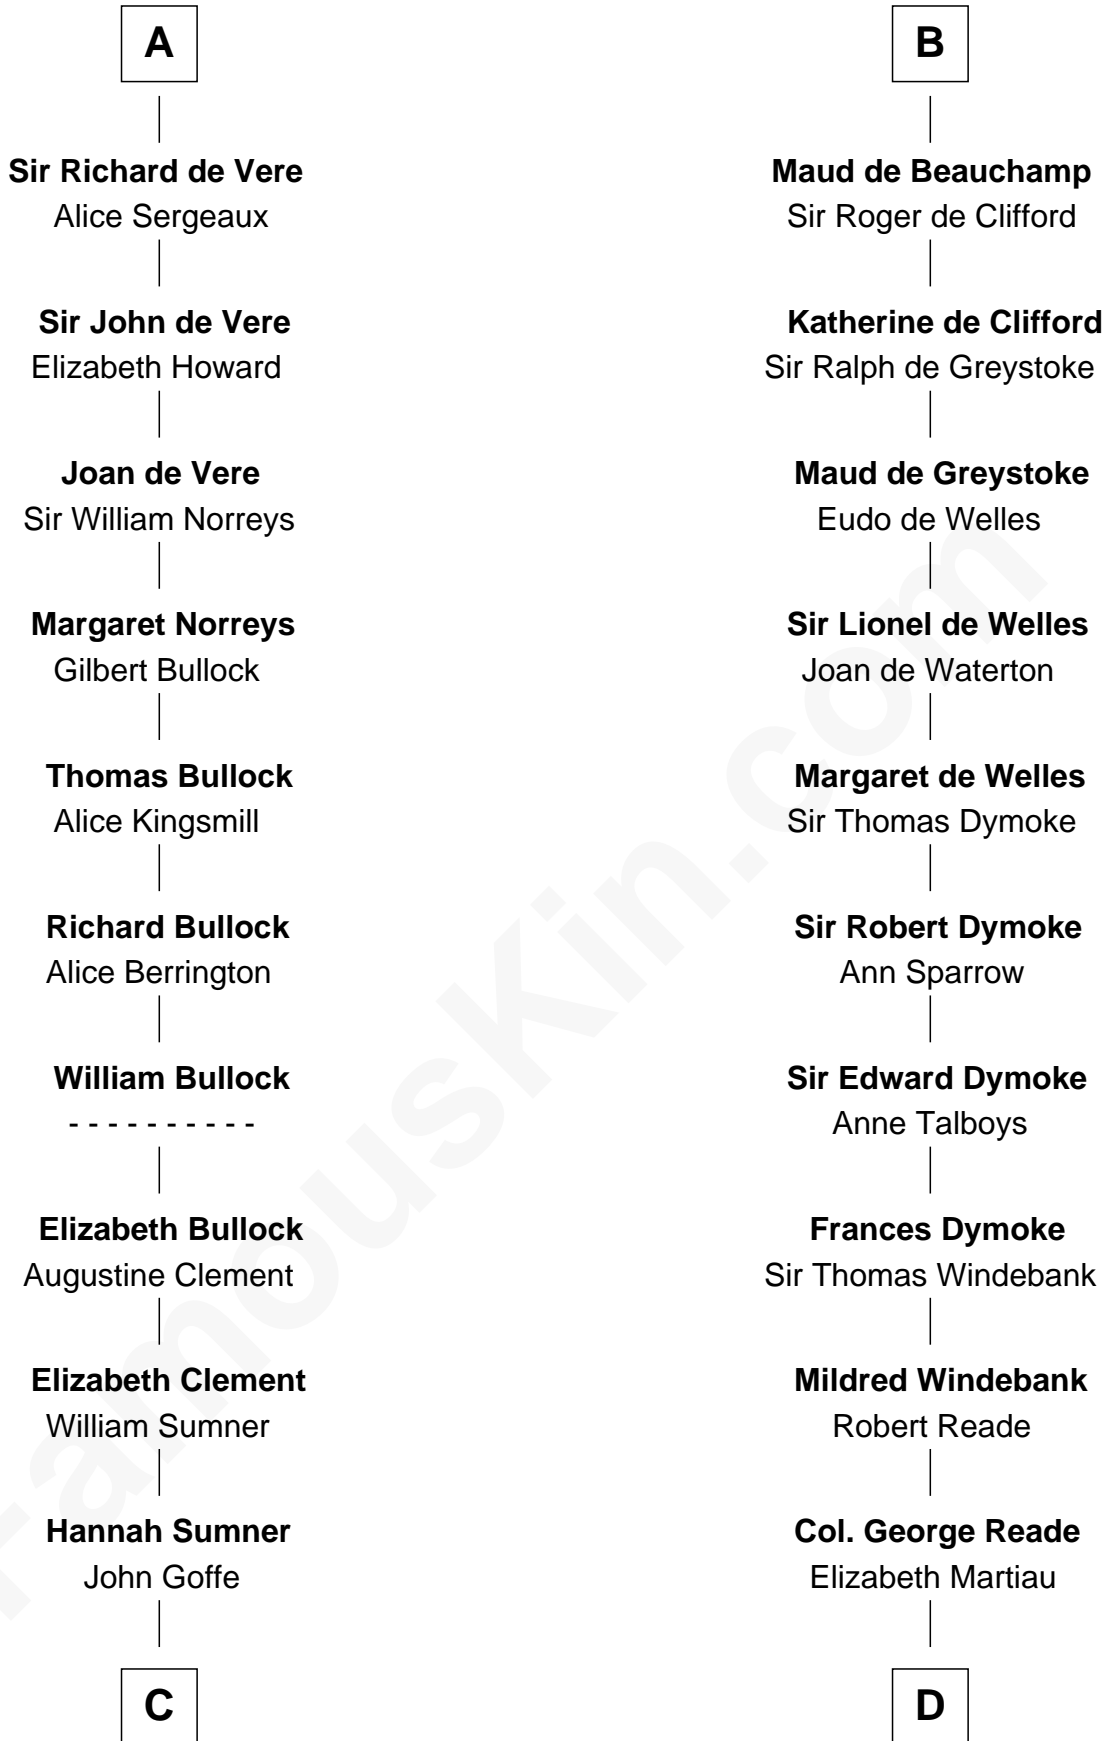

FamousKin.com

Relationship Chart of

Samuel Howard

Boston Tea Party Participant

19th cousin 2 times removed of

Meriwether Lewis

Lewis and Clark Expedition

C

William Goffe
Abigail Richardson

Martha Goffe
Ebenezer Howard

Samuel Howard
Boston Tea Party Participant

D

Mildred Reade
Col. Augustine Warner

Elizabeth Warner
Col. John Lewis

Col. Robert Lewis
Jane Meriwether

William Lewis
Lucy Meriwether

Meriwether Lewis
Lewis and Clark Expedition