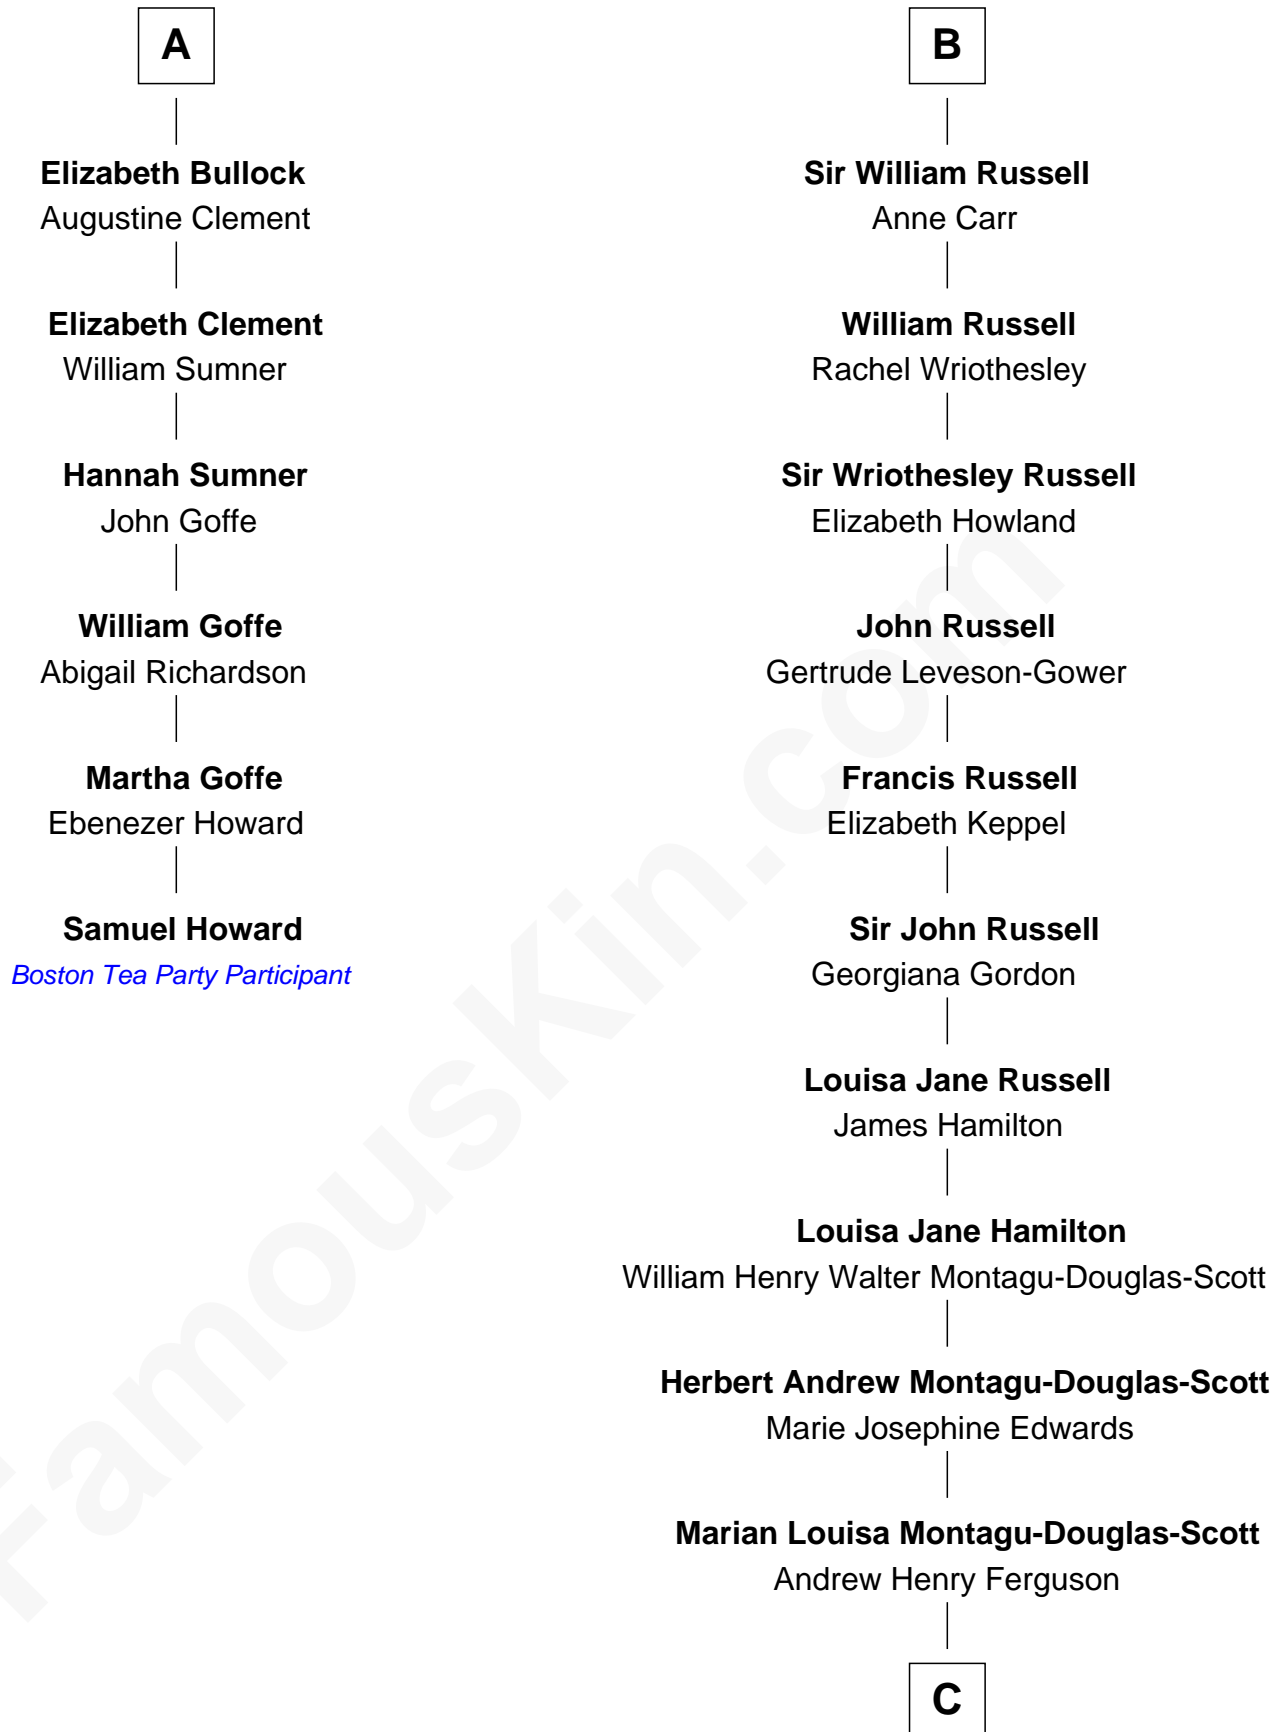

FamousKin.com Relationship Chart of

Samuel Howard

Boston Tea Party Participant

12th cousin 6 times removed of

Sarah Ferguson

Duchess of York

C

Ronald Ivor Ferguson

Susan Mary Wright

Sarah Ferguson

Duchess of York

FamousKin.com