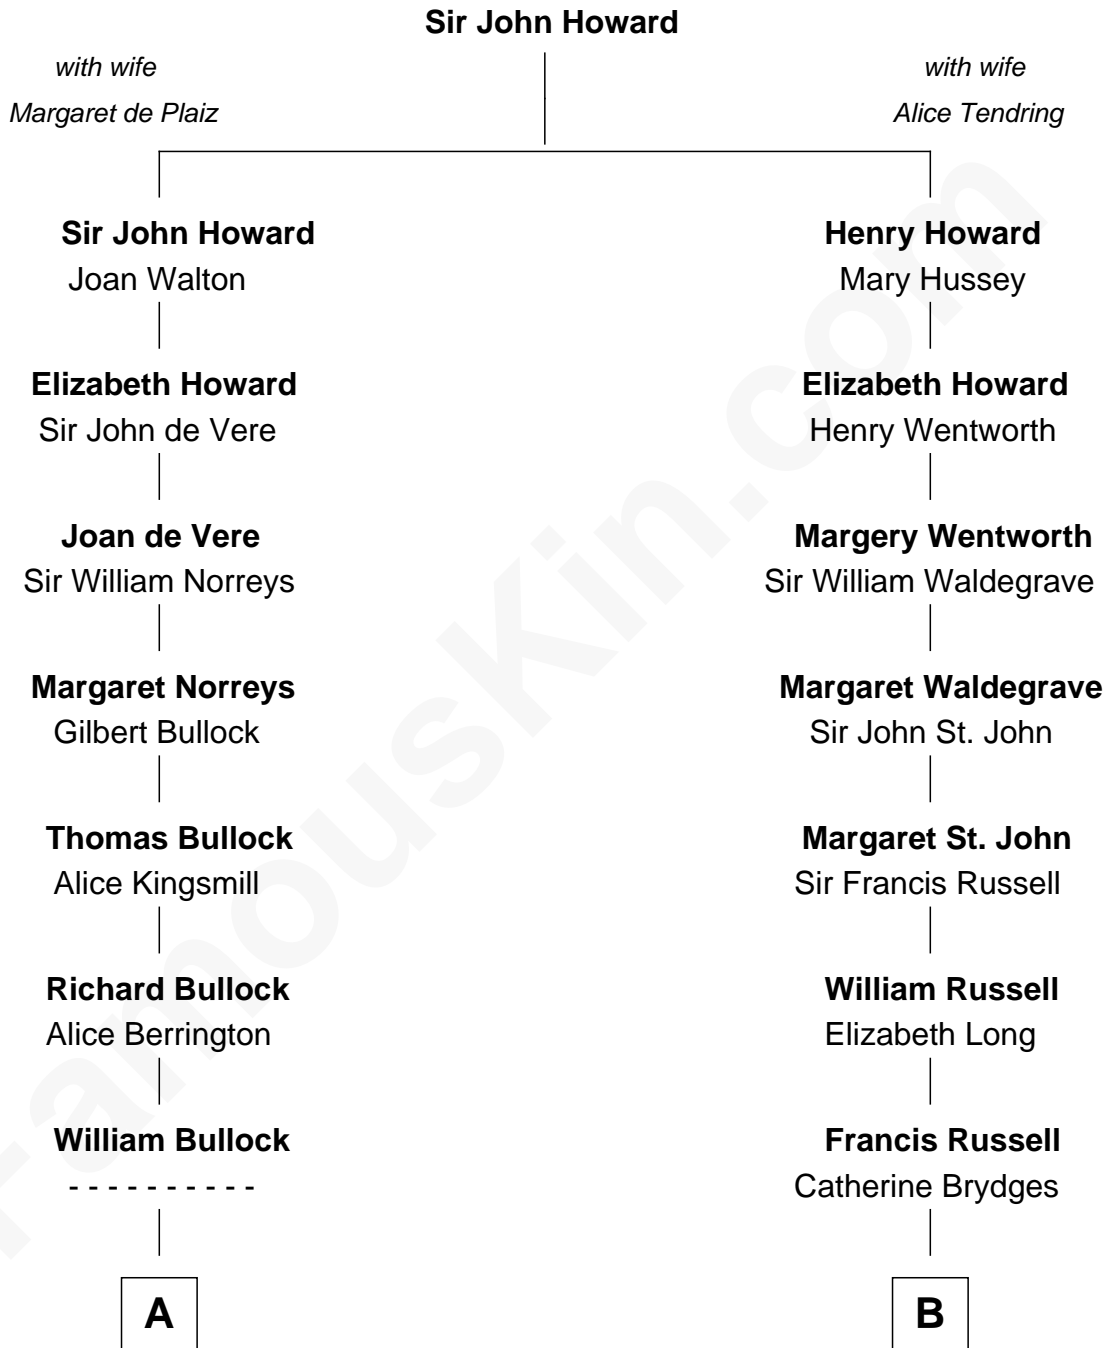

FamousKin.com Relationship Chart of

Samuel Howard

Boston Tea Party Participant

12th cousin 6 times removed of

Sarah Ferguson

Duchess of York

C

Ronald Ivor Ferguson

Susan Mary Wright

Sarah Ferguson

Duchess of York

FamousKin.com