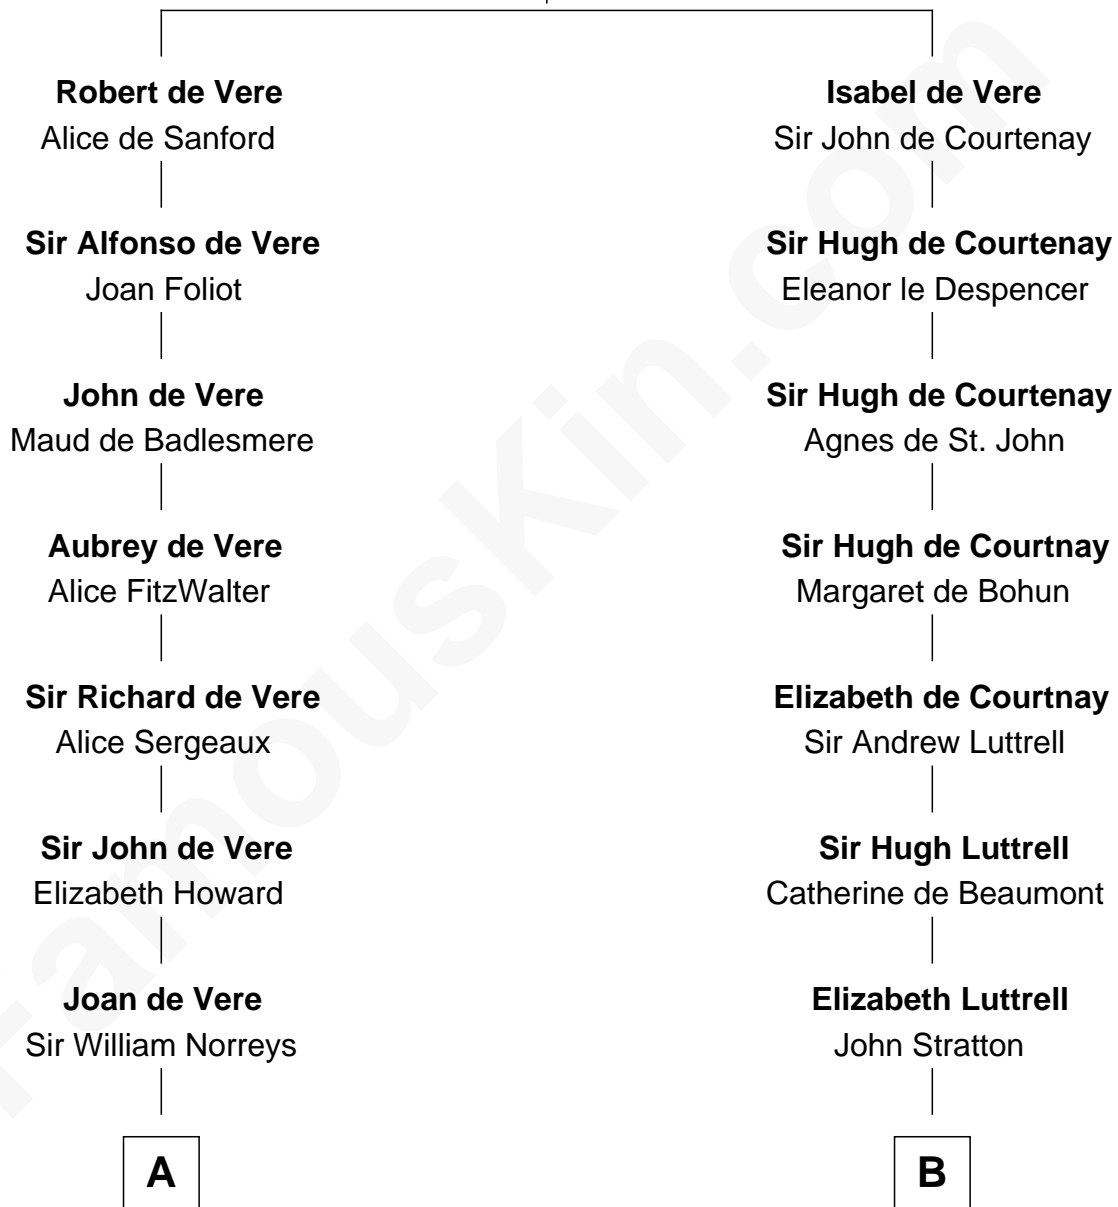

# FamousKin.com Relationship Chart of

**Samuel Howard**

*Boston Tea Party Participant*

16th cousin 5 times removed of

**Olivia De Havilland**

*Movie Actress*

**Hugh de Vere**  
Hawise de Quincy

**C**

**Richard Molesworth**

Catherine Cobb

**John Molesworth**

Louise Tomkyns

**Margaret Letitia Molesworth**

Charles Richard De Havilland

**Walter Augustus De Havilland**

Lillian Augusta Ruse