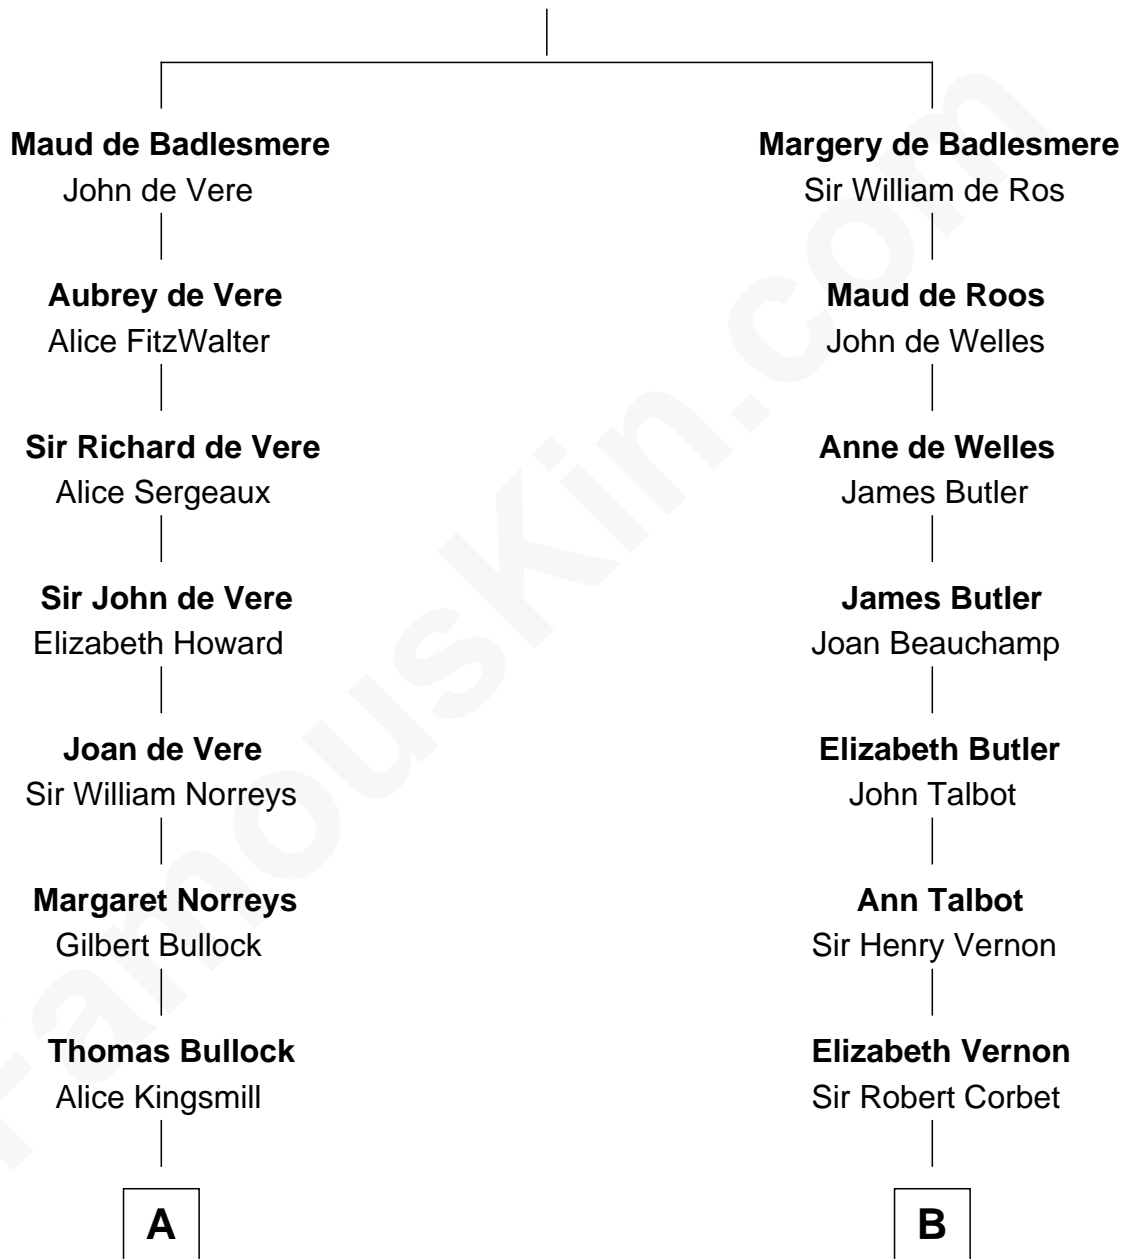

FamousKin.com

Relationship Chart of

Samuel Howard

Boston Tea Party Participant

14th cousin 4 times removed of

Joan Fontaine

Movie Actress

Bartholomew de Badlesmere

Margaret de Clare

C

Walter Augustus De Havilland

Lillian Augusta Ruse

Joan Fontaine

Movie Actress

FamousKin.com