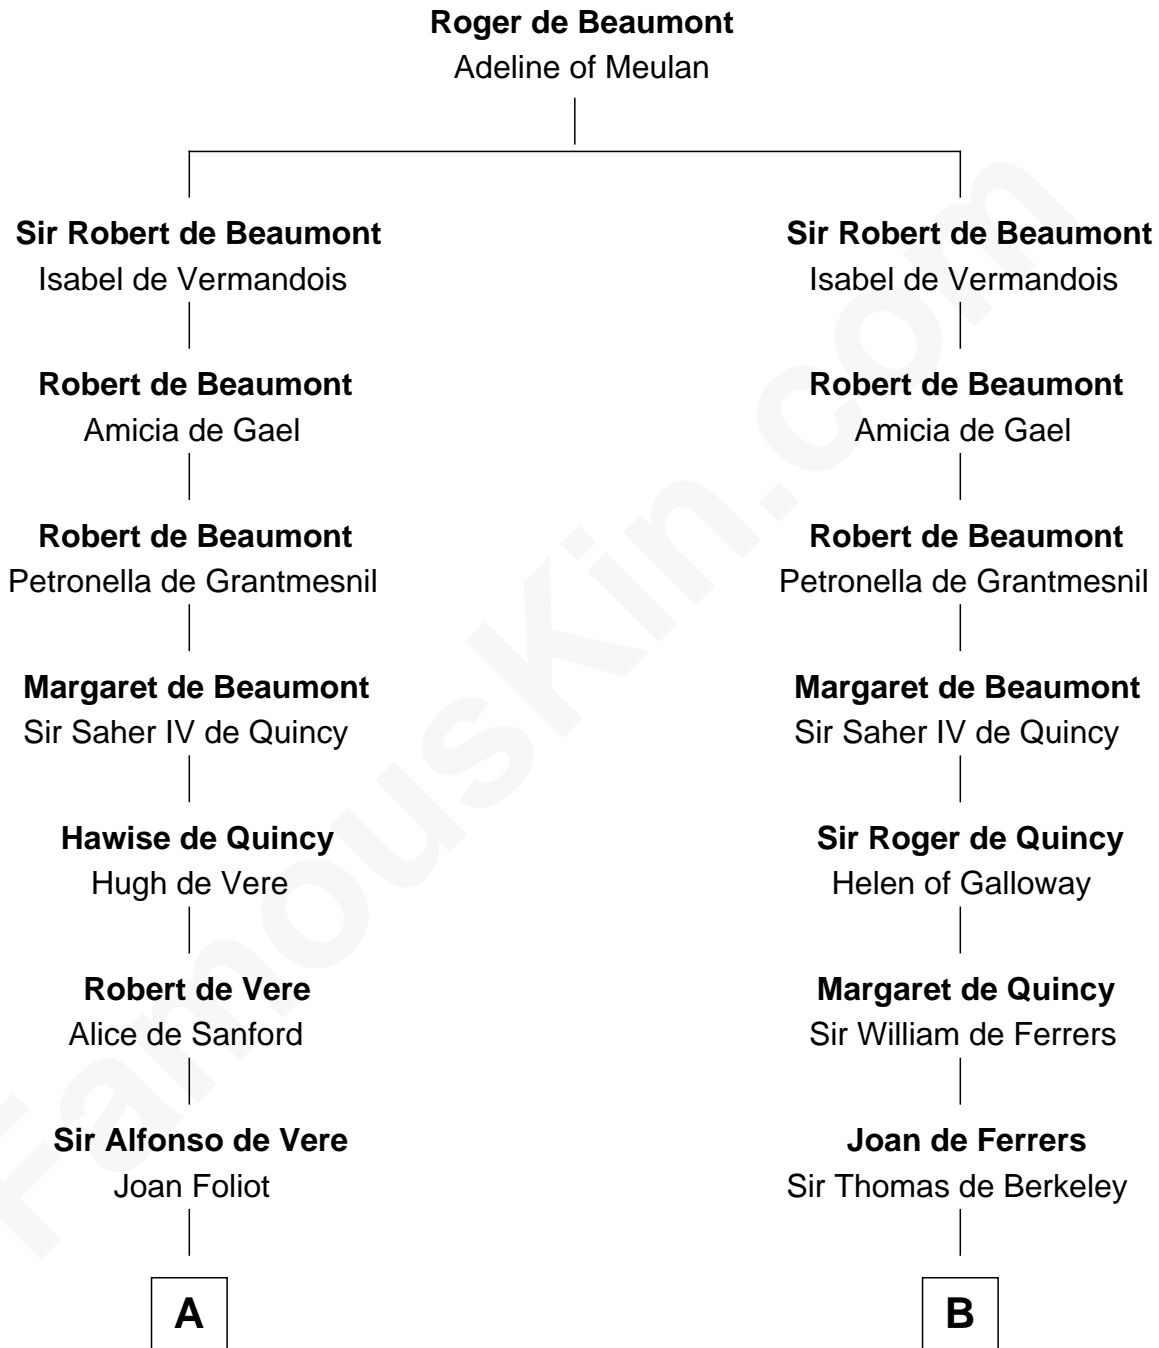

FamousKin.com Relationship Chart of

Samuel Howard

Boston Tea Party Participant

20th cousin 1 time removed of

George Clinton

4th U.S. Vice President

C

Elizabeth Clement

William Sumner

Hannah Sumner

John Goffe

William Goffe

Abigail Richardson

Martha Goffe

Ebenezer Howard

Samuel Howard

Boston Tea Party Participant

D

William Clinton

Elizabeth Kennedy

James Clinton

Elizabeth Smith

Charles Clinton

Elizabeth Denniston