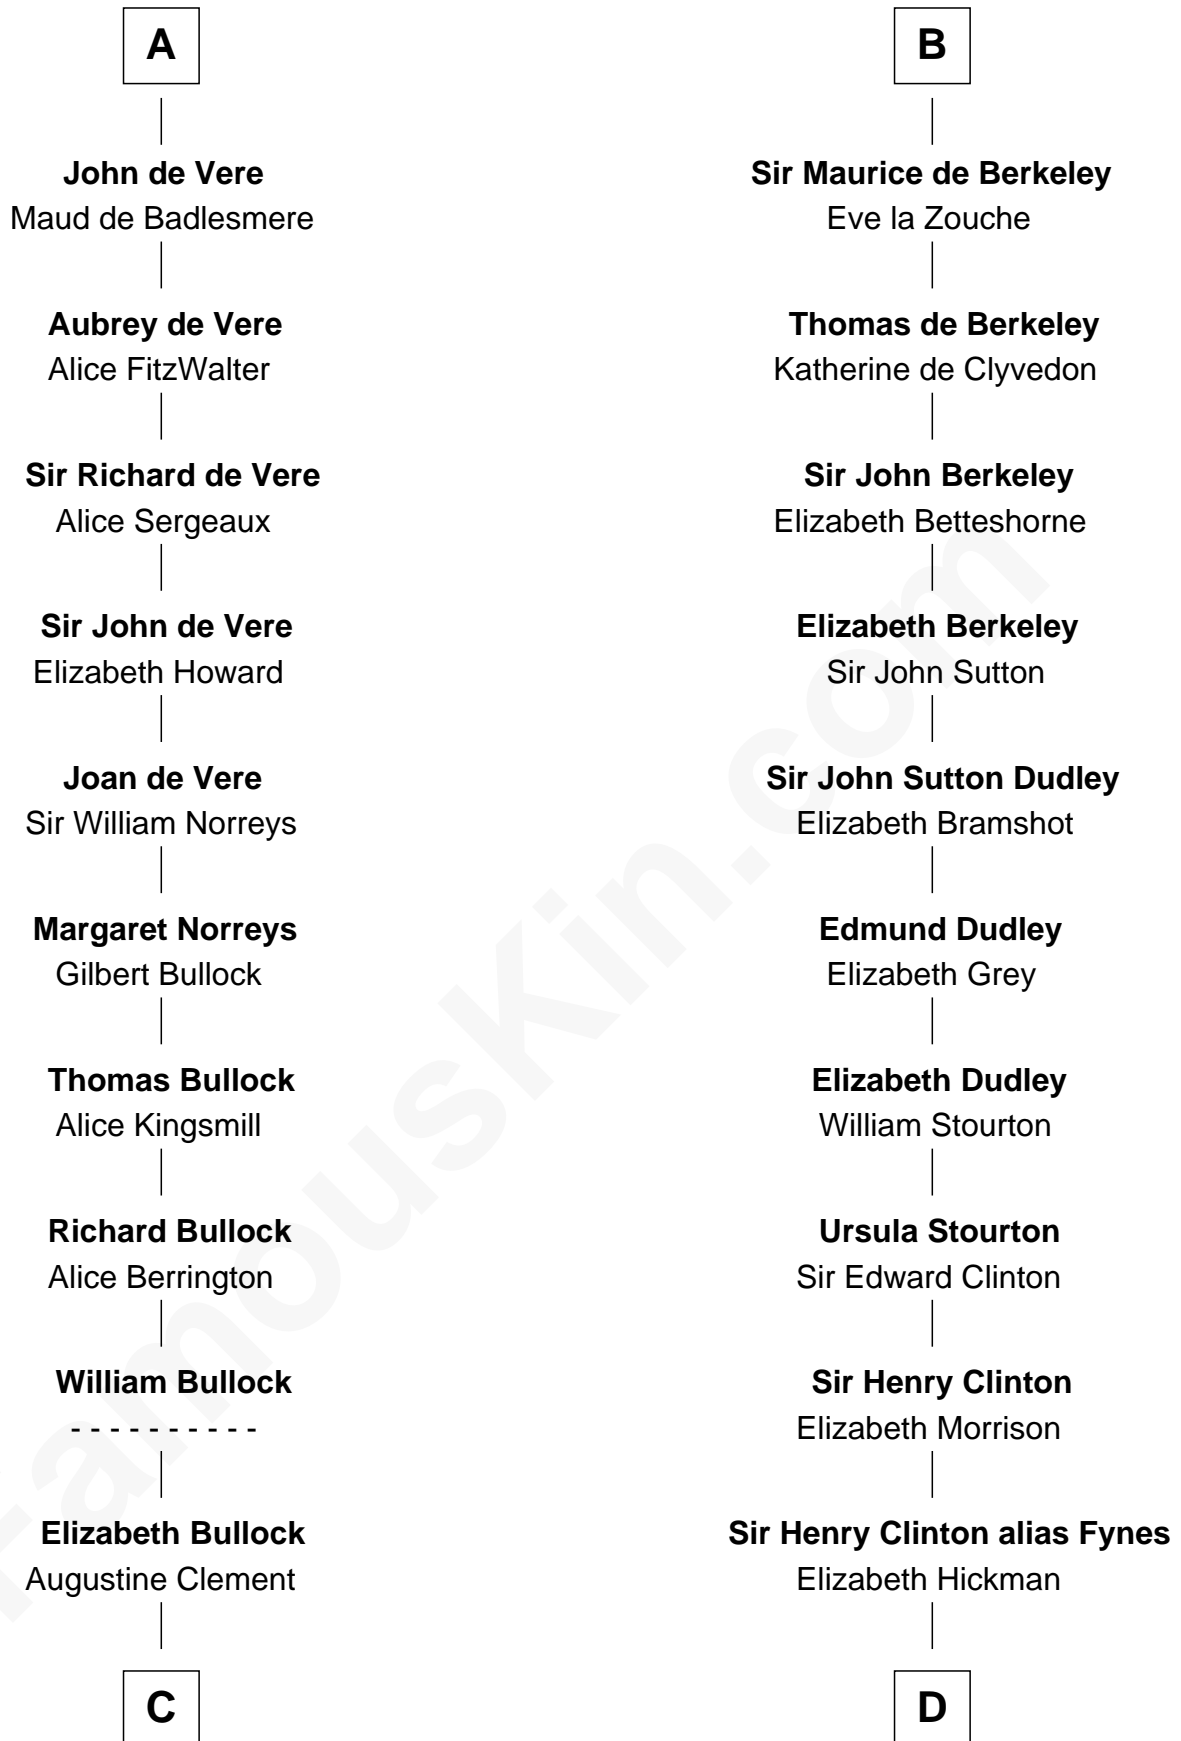

FamousKin.com Relationship Chart of

Samuel Howard

Boston Tea Party Participant

20th cousin 1 time removed of

George Clinton

4th U.S. Vice President

C

Elizabeth Clement

William Sumner

Hannah Sumner

John Goffe

William Goffe

Abigail Richardson

Martha Goffe

Ebenezer Howard

Samuel Howard

Boston Tea Party Participant

D

William Clinton

Elizabeth Kennedy

James Clinton

Elizabeth Smith

Charles Clinton

Elizabeth Denniston