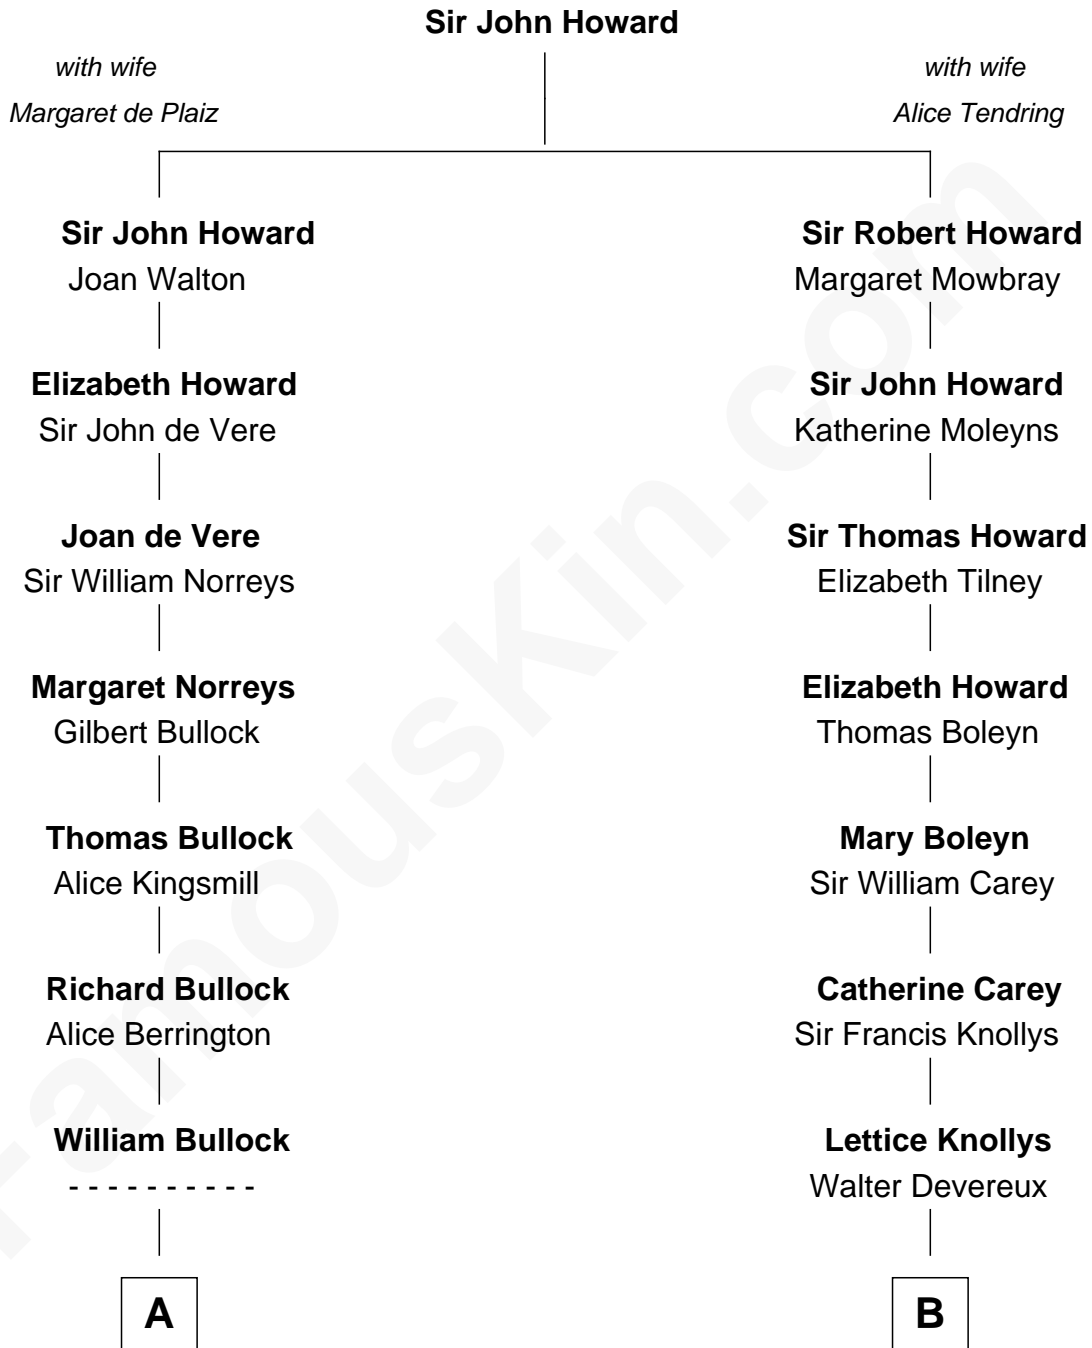

## Relationship Chart of

### Samuel Howard

*Boston Tea Party Participant*

12th cousin 2 times removed of

**Lt. Gen. James Brudenell**

*Leader of the "Charge of the Light Brigade"*

**A**

**Elizabeth Bullock**  
Augustine Clement

**Elizabeth Clement**  
William Sumner