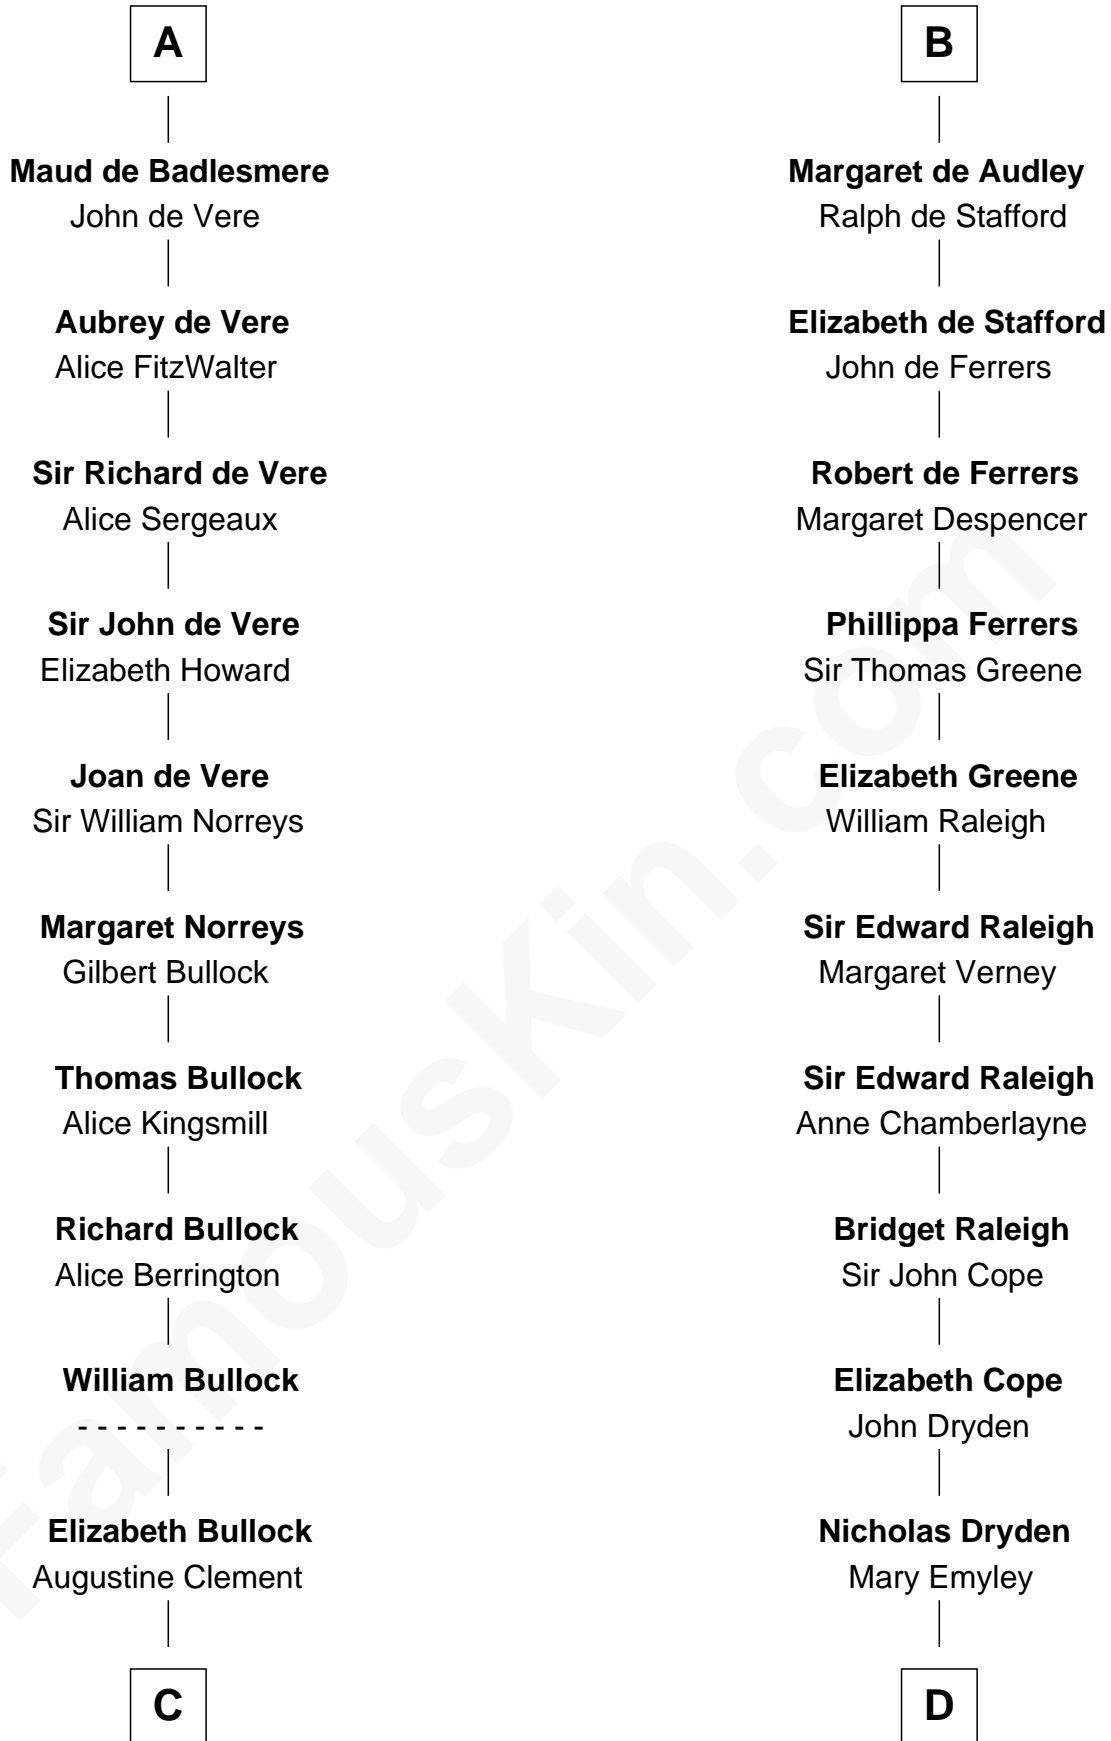

FamousKin.com Relationship Chart of

Samuel Howard

Boston Tea Party Participant

19th cousin 2 times removed of

Jonathan Swift

Author of Gulliver's Travels

Muitchertach O'Toole

Cacht Inion Loigsig O'Morda