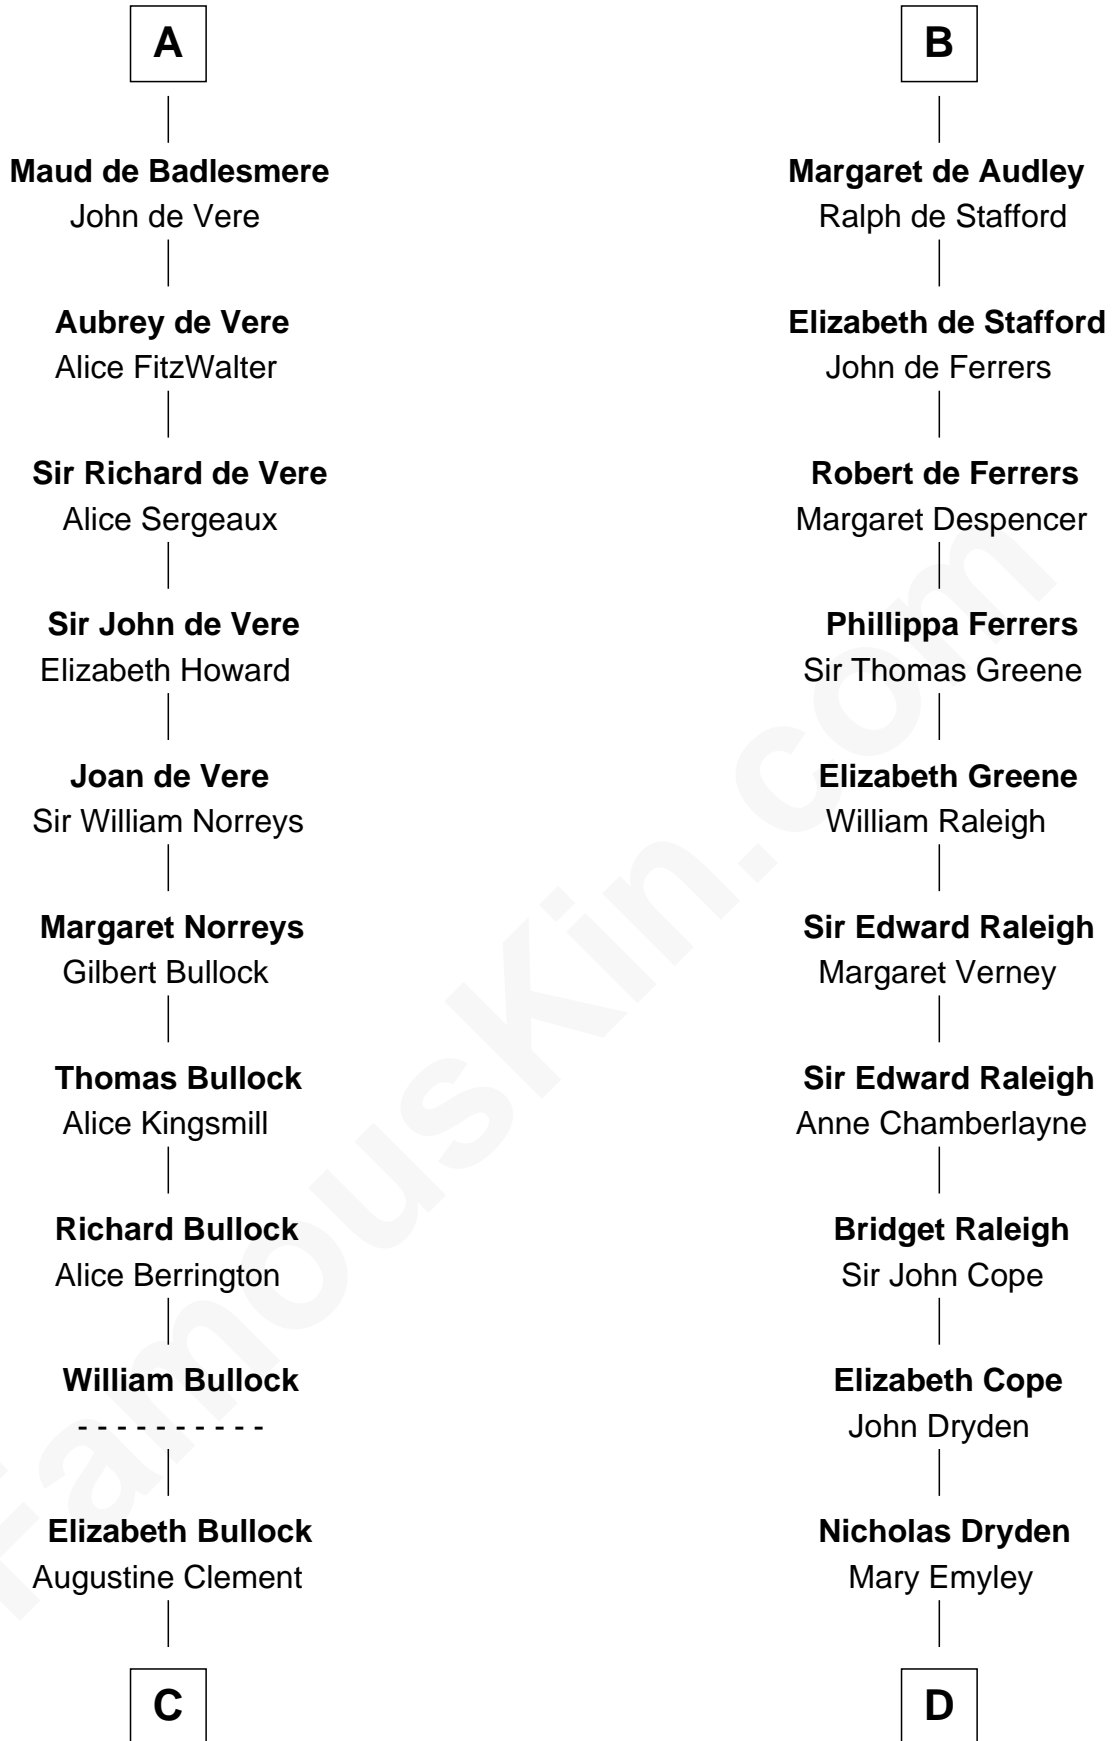

FamousKin.com Relationship Chart of

Samuel Howard

Boston Tea Party Participant

19th cousin 2 times removed of

Jonathan Swift

Author of Gulliver's Travels

Enna MacMurrough

C