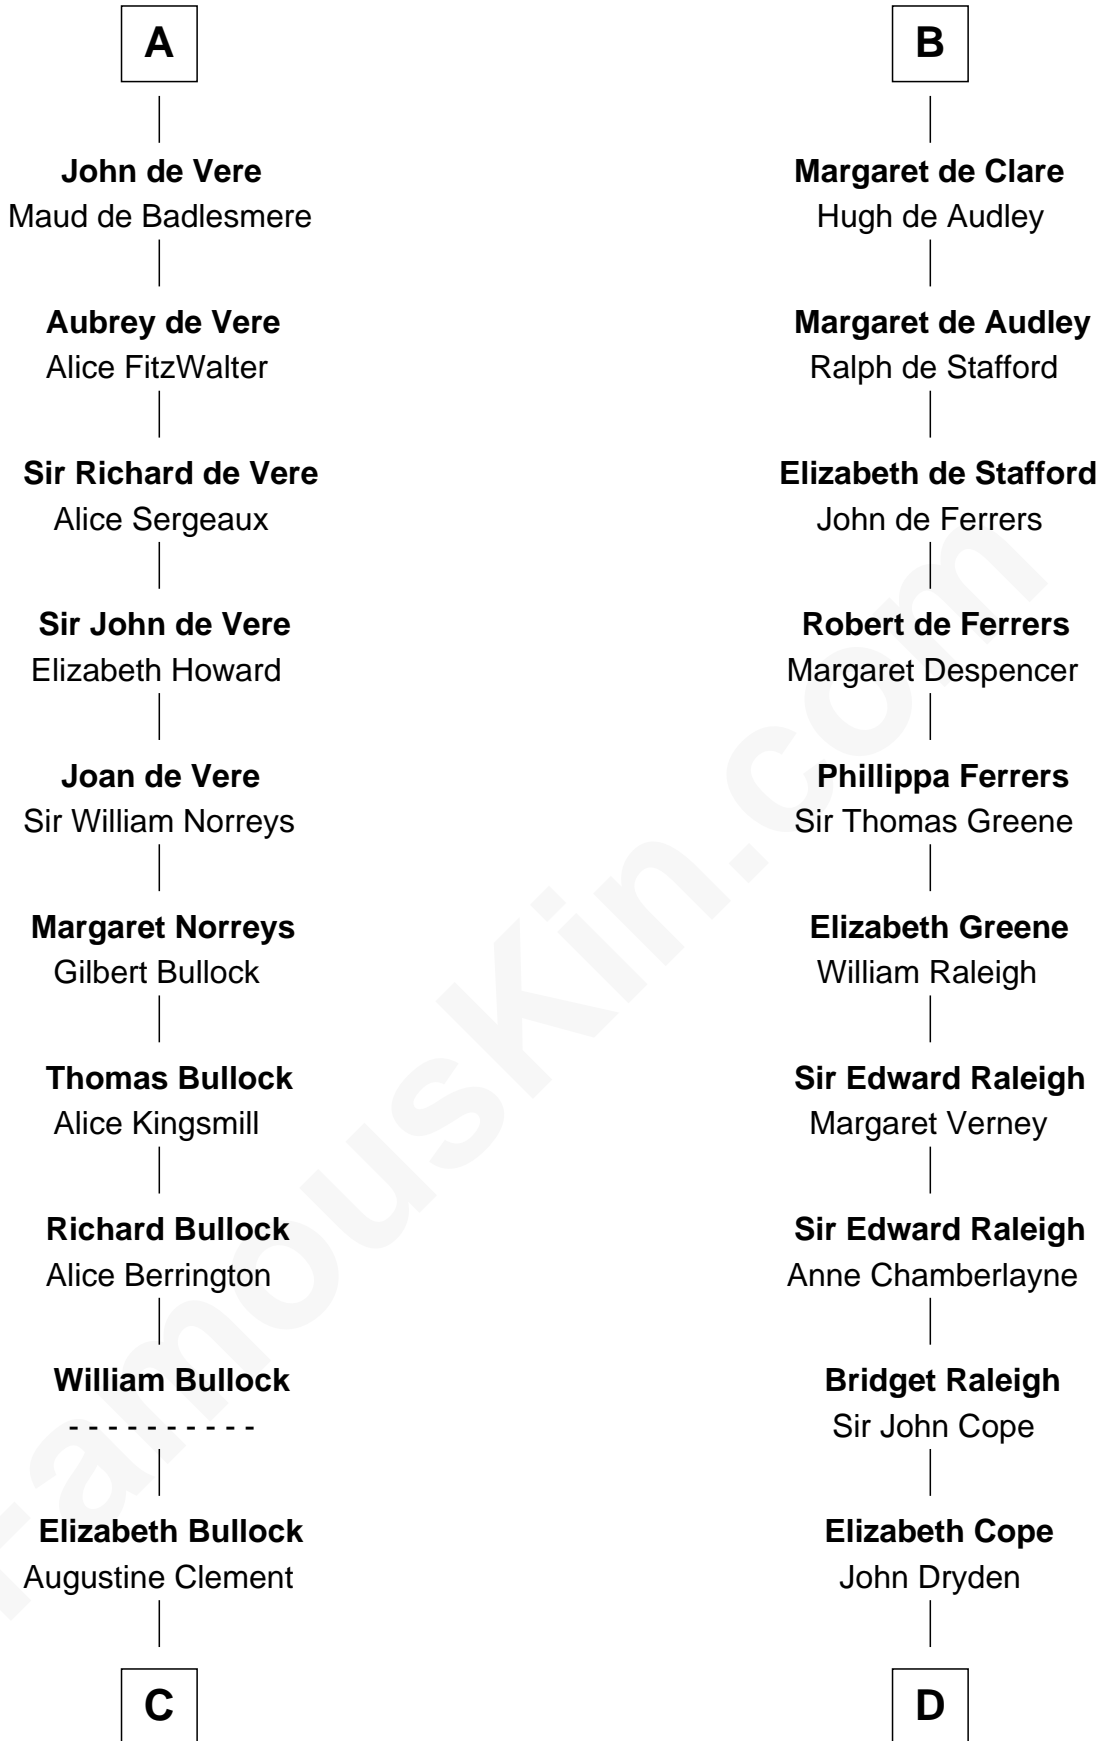

FamousKin.com Relationship Chart of

Samuel Howard

Boston Tea Party Participant

20th cousin 1 time removed of

Jonathan Swift

Author of Gulliver's Travels

C

Elizabeth Clement

William Sumner

Hannah Sumner

John Goffe

William Goffe

Abigail Richardson

Martha Goffe

Ebenezer Howard

Samuel Howard