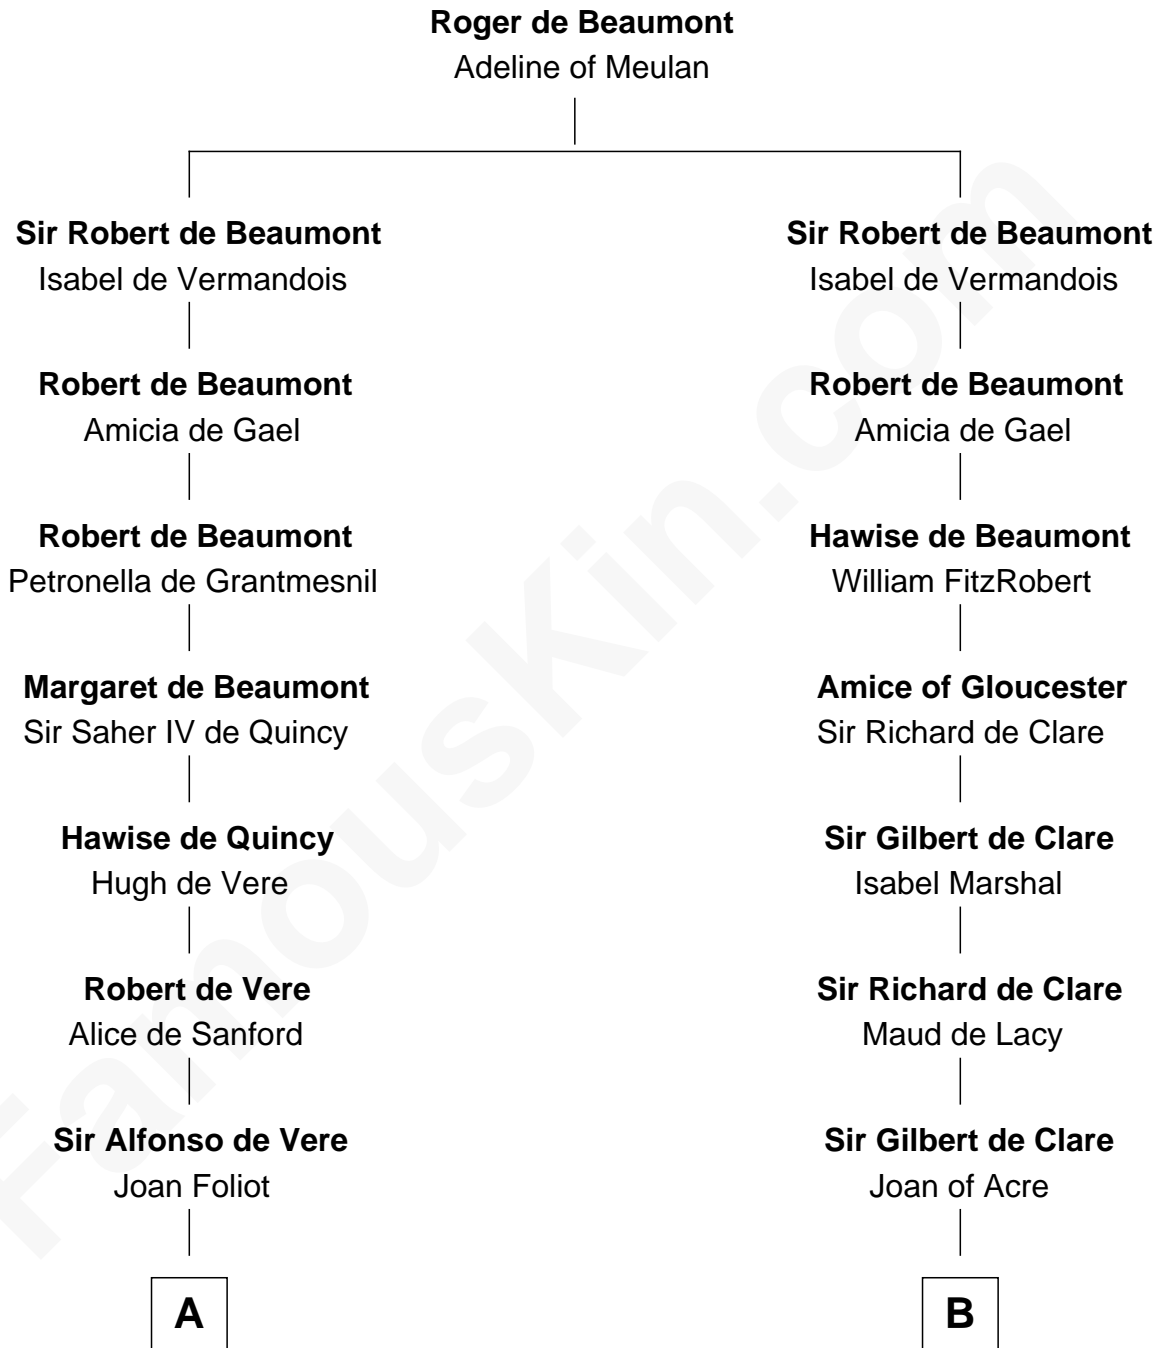

FamousKin.com Relationship Chart of

Samuel Howard

Boston Tea Party Participant

20th cousin 1 time removed of

Jonathan Swift

Author of Gulliver's Travels

C

Elizabeth Clement

William Sumner

Hannah Sumner

John Goffe

William Goffe

Abigail Richardson

Martha Goffe

Ebenezer Howard

Samuel Howard

Jonathan Swift

Author of Gulliver's Travels