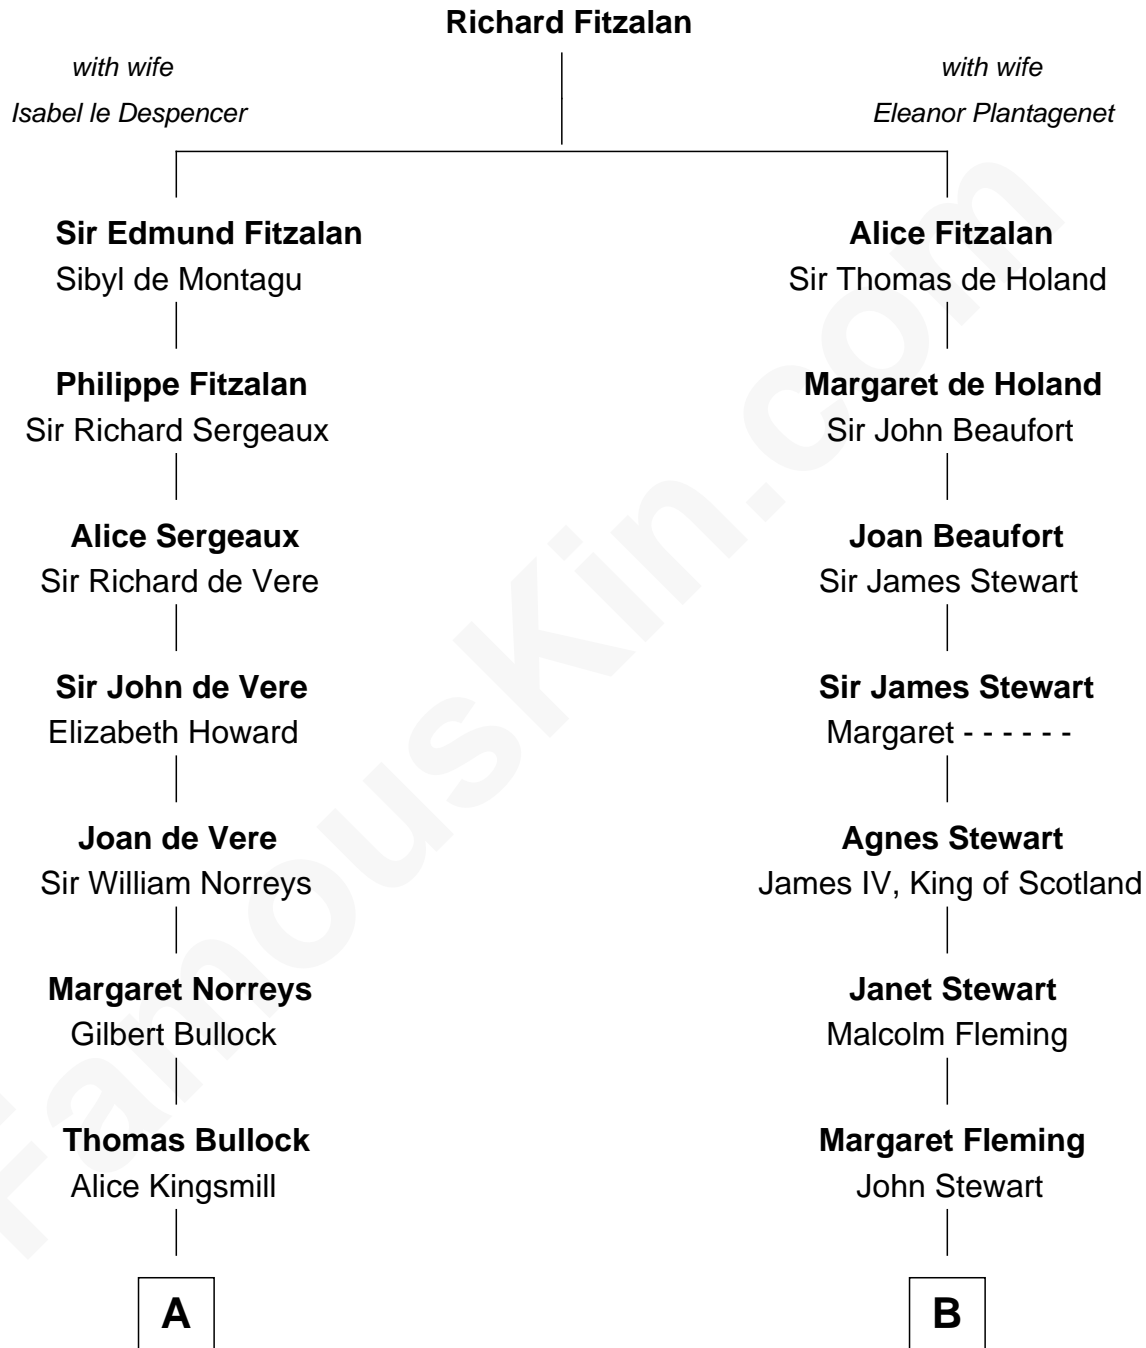

FamousKin.com

Relationship Chart of

Samuel Howard

Boston Tea Party Participant

14th cousin 6 times removed of

Hugh Grant
Movie Actor

C

—
Felton George Randolph

Emily Margaret Nepean

—
Margaret Isobel Randolph

John Cassilis MacLean

—
Fynvola Susan MacLean

James Murray Grant

—
Hugh Grant

Movie Actor

FamousKin.com