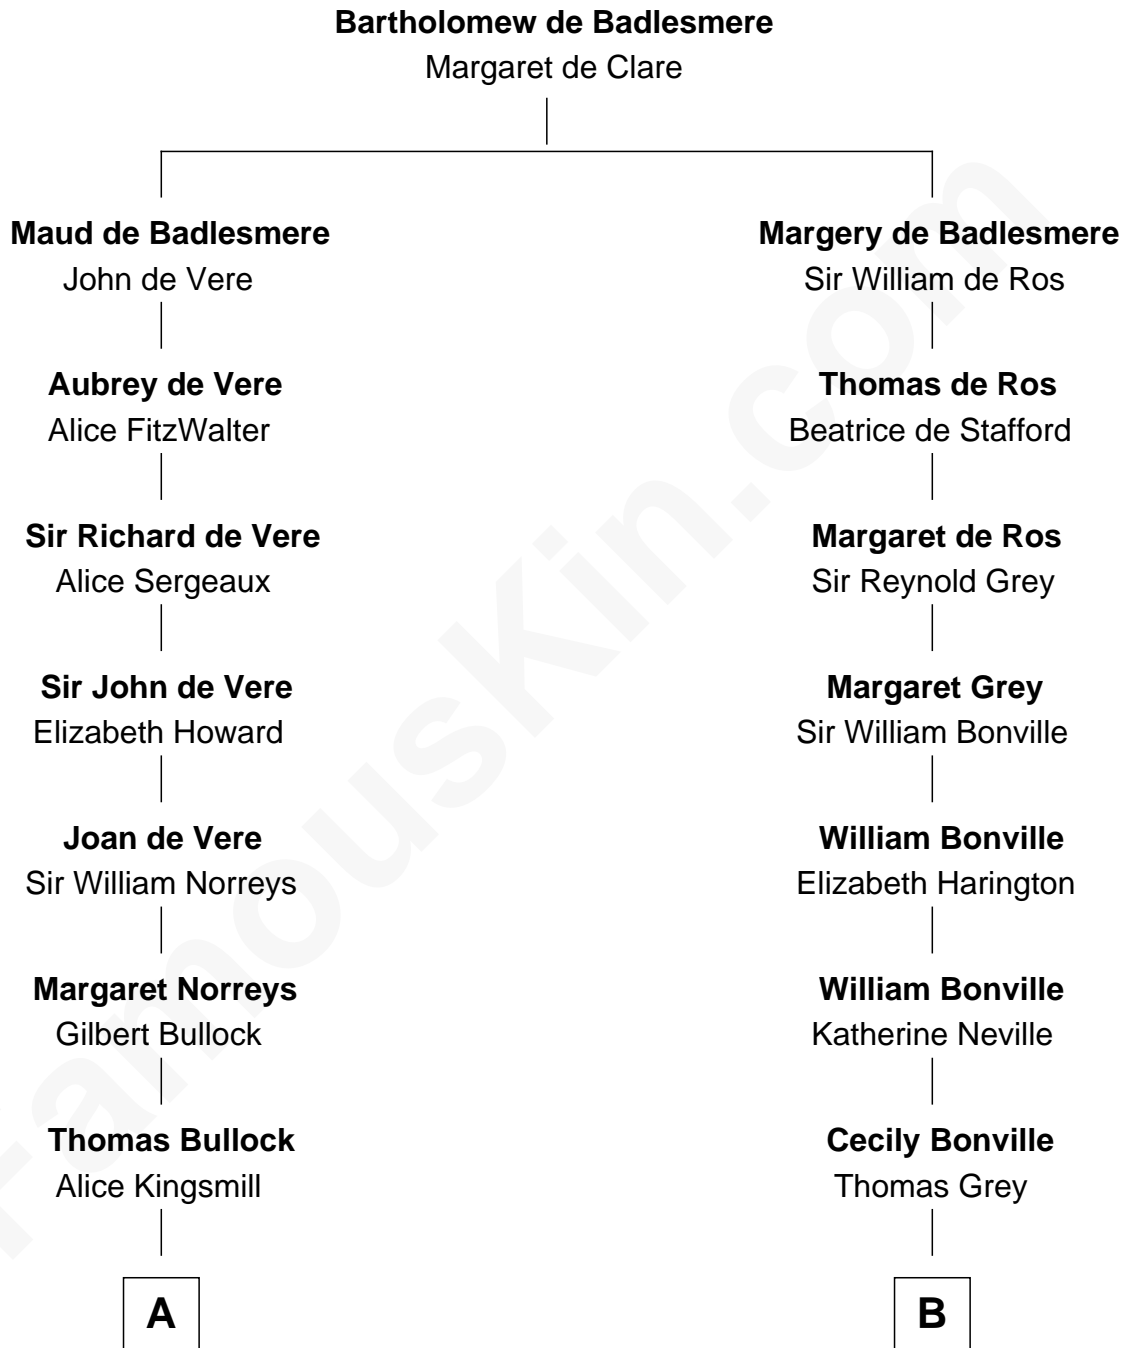

FamousKin.com Relationship Chart of

Samuel Howard

Boston Tea Party Participant

14th cousin 7 times removed of

George Hamilton

TV and Movie Actor

C

William C. Gilman

Mary Ann Stevens

George C. Gilman

Elizabeth Melissa Lane

Lillian C. Gilman

Harry Fuller Hamilton

George William Hamilton

Anne Lucille Stevens

George Hamilton