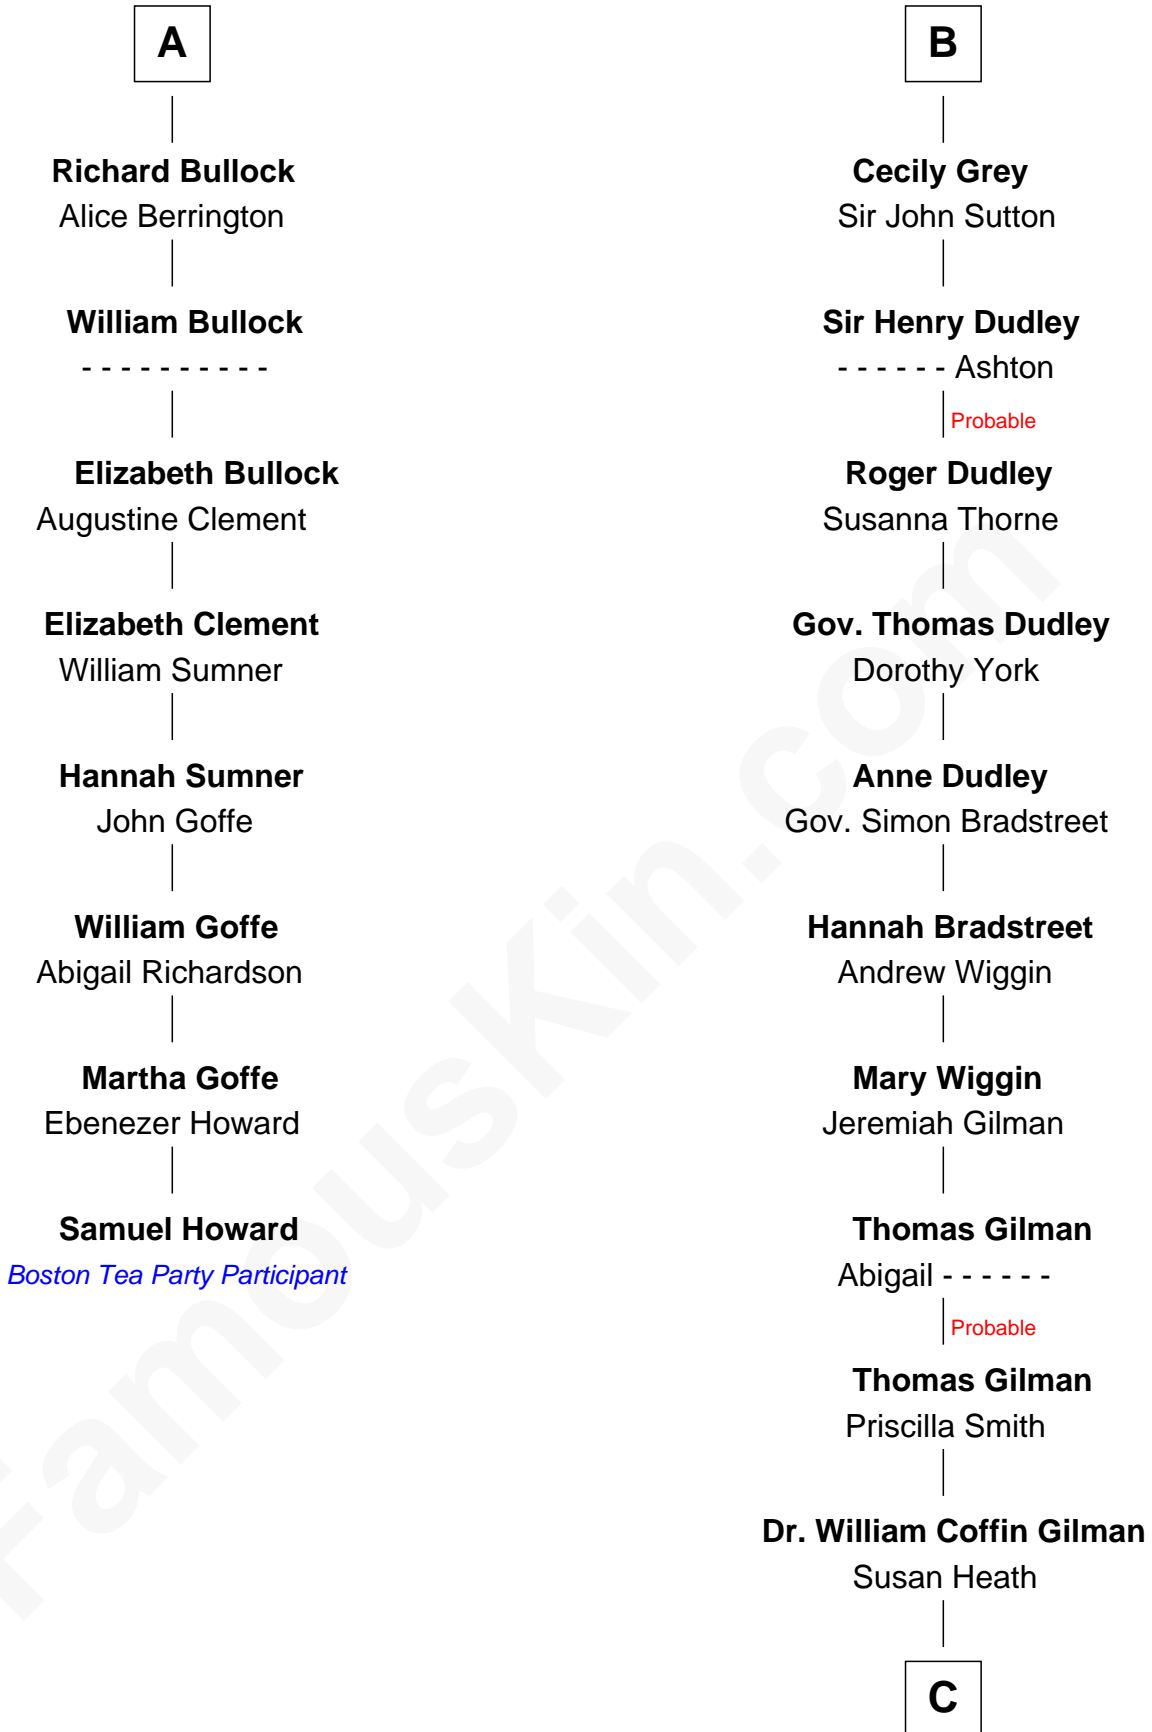

FamousKin.com Relationship Chart of

Samuel Howard

Boston Tea Party Participant

14th cousin 7 times removed of

George Hamilton

TV and Movie Actor

C

William C. Gilman

Mary Ann Stevens

George C. Gilman

Elizabeth Melissa Lane

Lillian C. Gilman

Harry Fuller Hamilton

George William Hamilton

Anne Lucille Stevens

George Hamilton