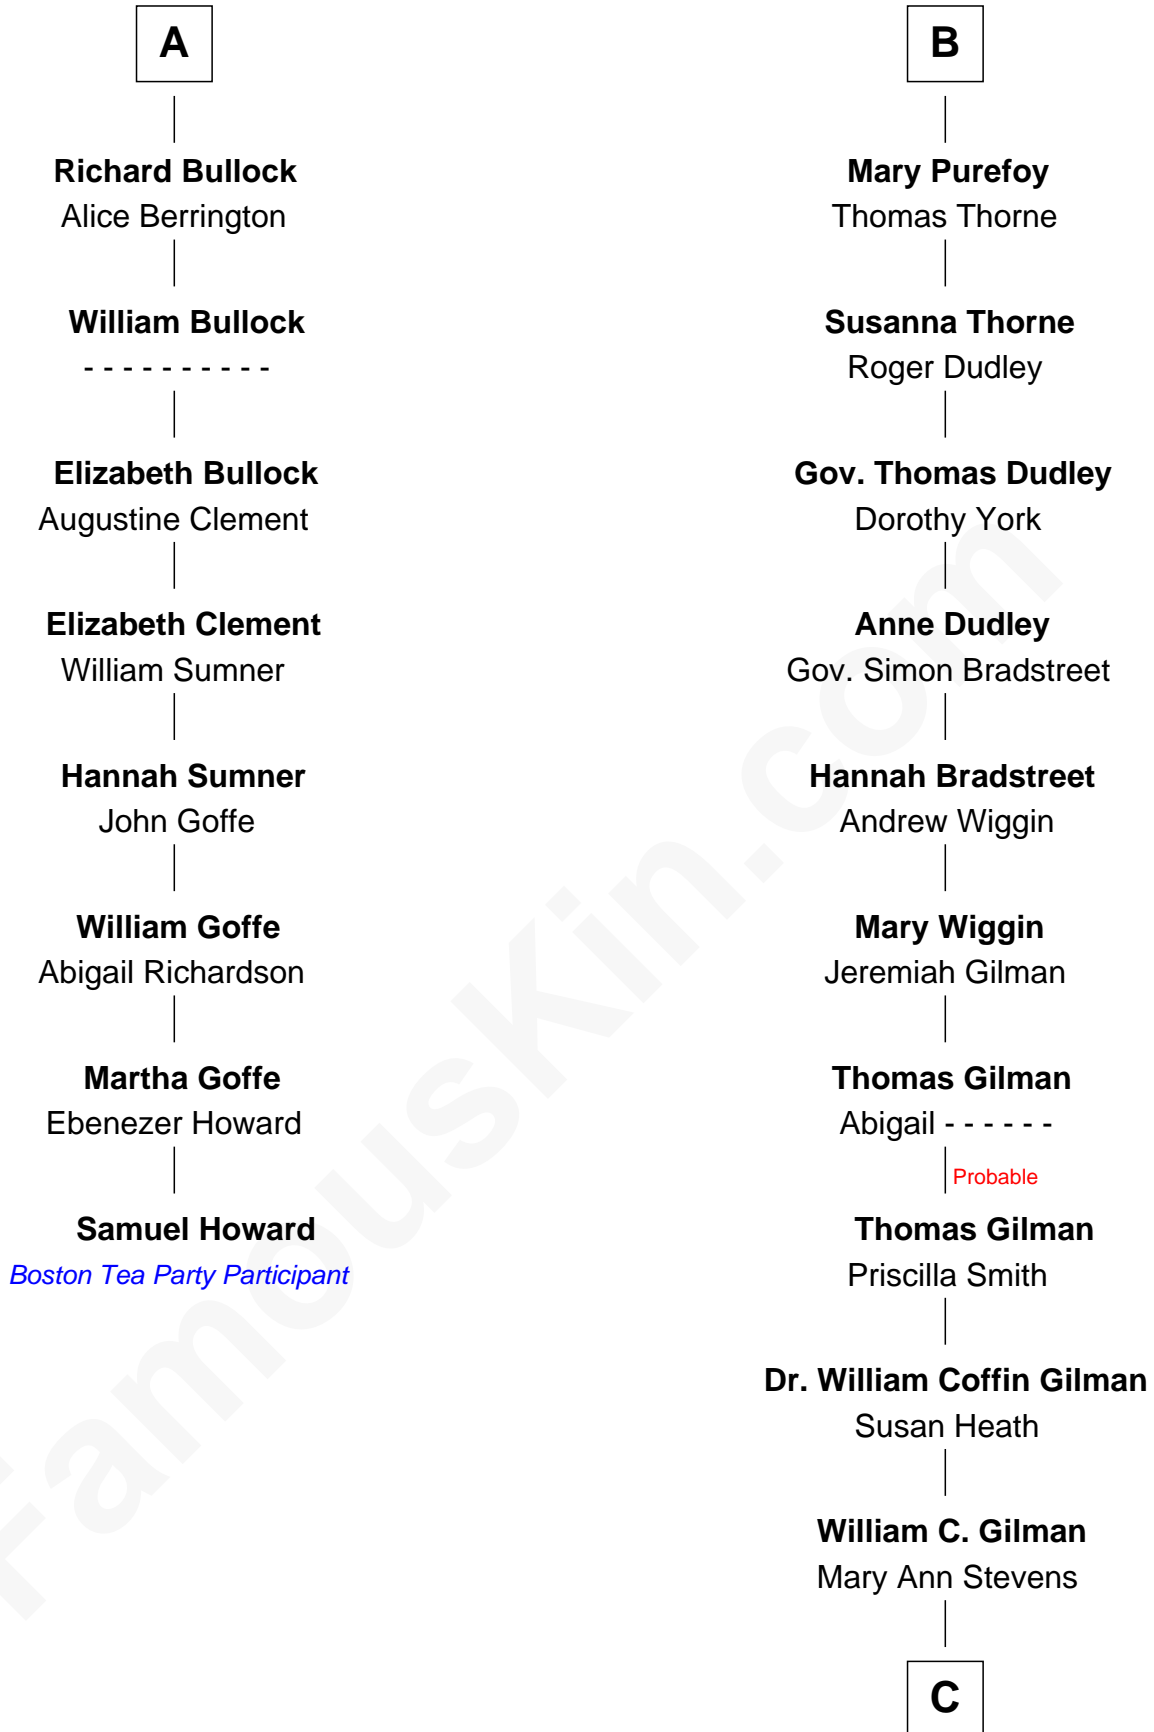

FamousKin.com Relationship Chart of

Samuel Howard

Boston Tea Party Participant

14th cousin 6 times removed of

George Hamilton

TV and Movie Actor

Sir John Howard

Alice de Bois

Sir Robert Howard

Margaret de Scales

Sir John Howard

Margaret de Plaiz

Sir John Howard

Joan Walton

Elizabeth Howard

Sir John de Vere

Joan de Vere

Sir William Norreys

Margaret Norreys

Gilbert Bullock

Thomas Bullock

Alice Kingsmill

A

Joan Howard

John Denton

Alice Denton

Nicholas Purefoy

Edward Purefoy

Anne Fettiplace

B

C

George C. Gilman
Elizabeth Melissa Lane