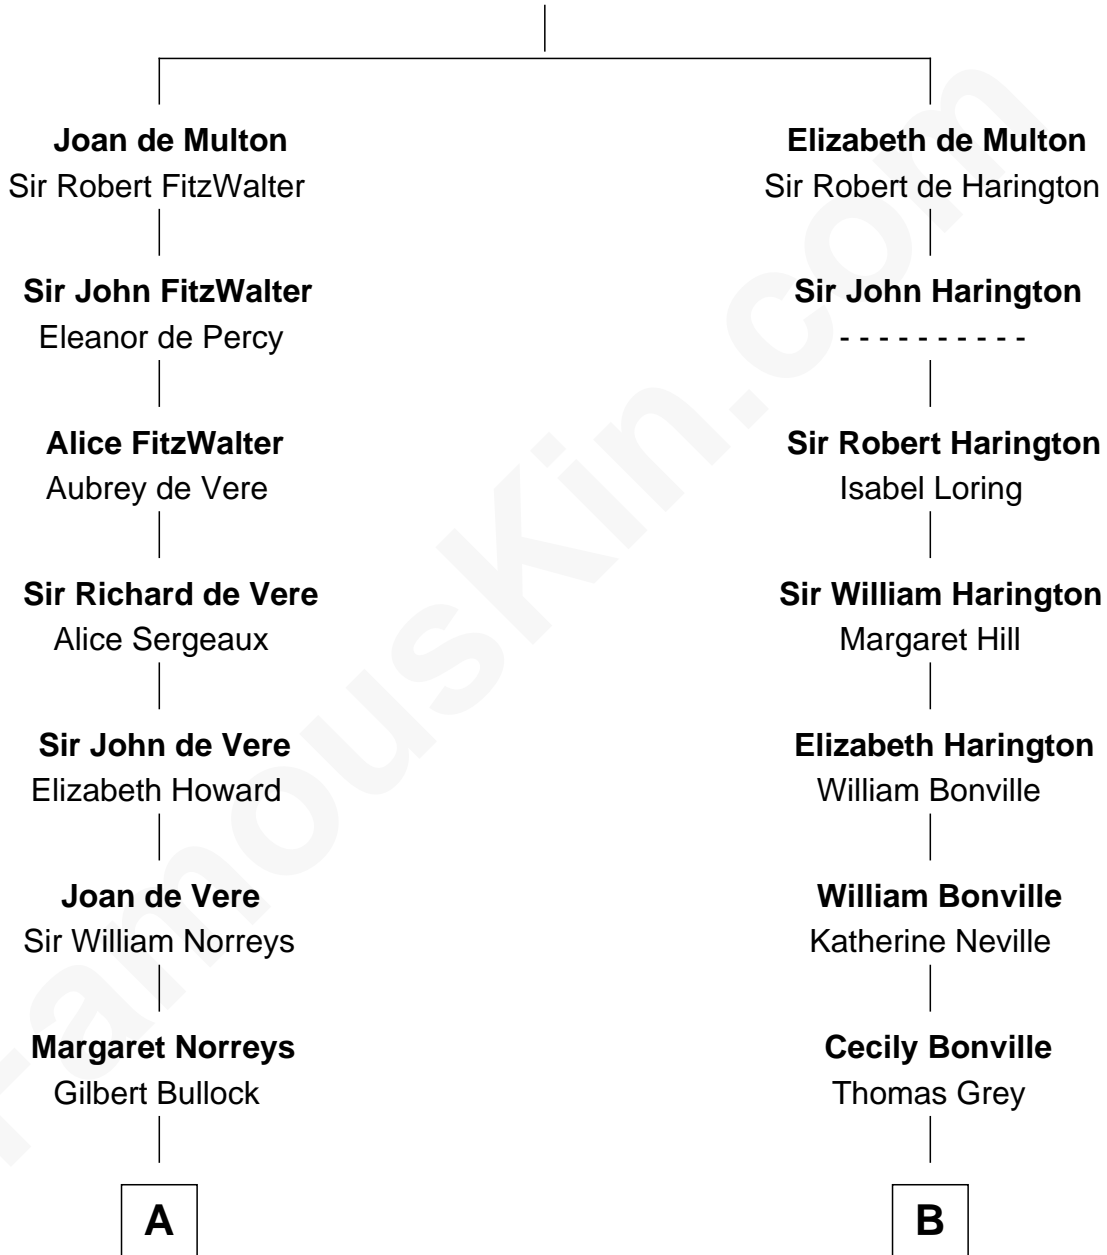

FamousKin.com Relationship Chart of

Samuel Howard

Boston Tea Party Participant

15th cousin 6 times removed of

George Hamilton

TV and Movie Actor

Sir Thomas de Multon

Eleanor de Burgh

C

William C. Gilman

Mary Ann Stevens

George C. Gilman

Elizabeth Melissa Lane

Lillian C. Gilman

Harry Fuller Hamilton

George William Hamilton