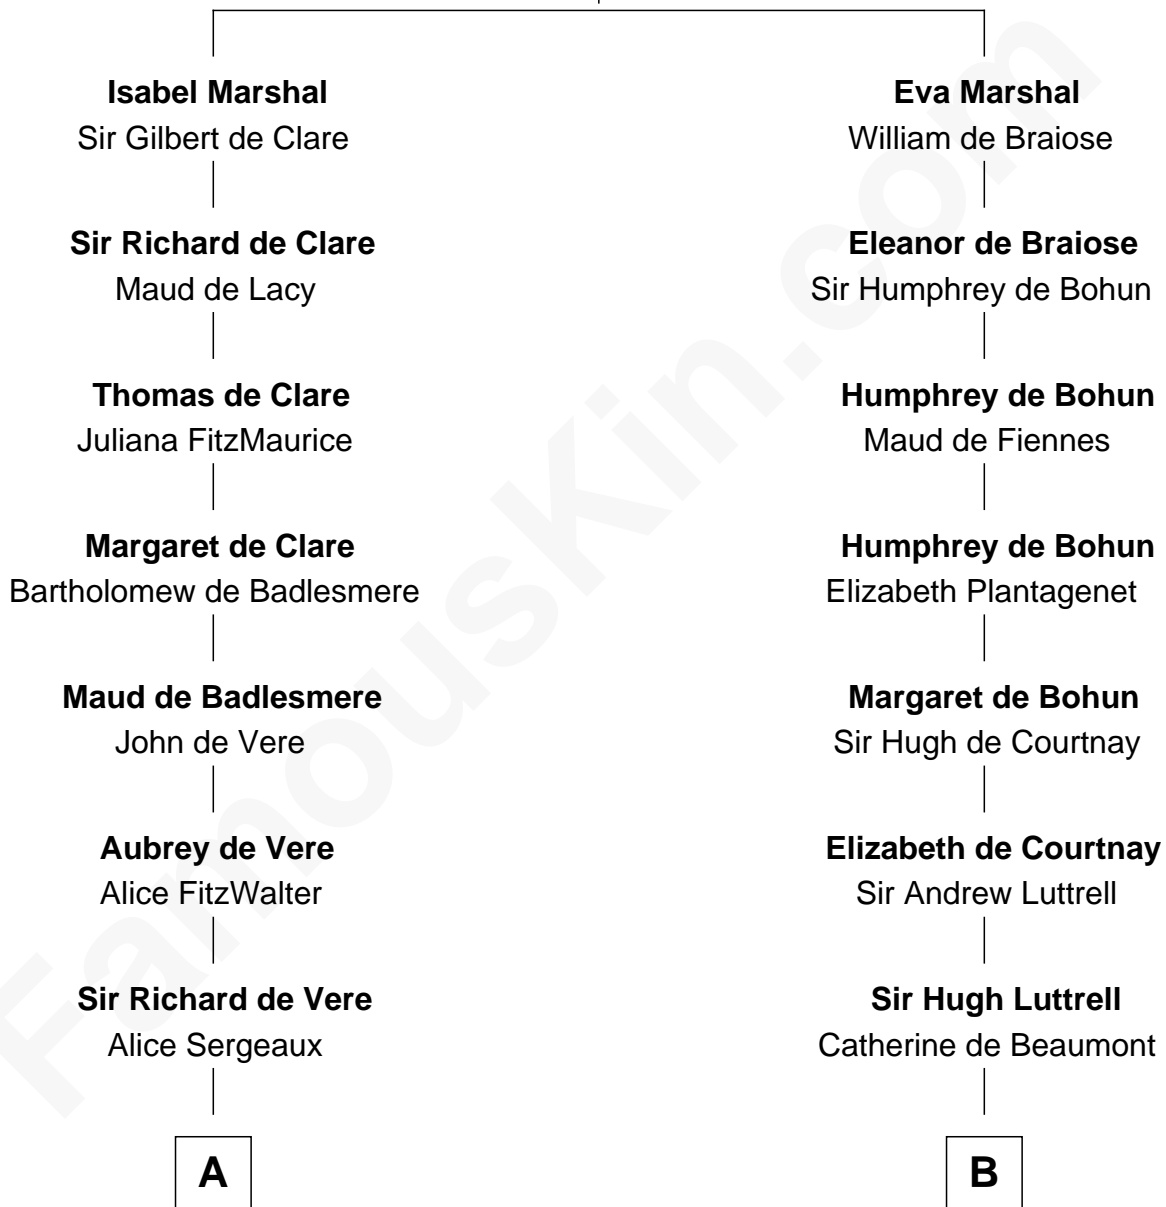

## Relationship Chart of

**Samuel Howard**

*Boston Tea Party Participant*

18th cousin 2 times removed of

**Herman Melville**

*Author of Moby Dick*

**Sir William Marshal**

Isabel de Clare

**C**

**Martha Goffe**  
Ebenezer Howard

**Samuel Howard**  
*Boston Tea Party Participant*

**D**

**Mercy Greenleaf**  
John Scollay

**Priscilla Scollay**  
Thomas Melville

**Allan Melville**  
Maria Gansevoort