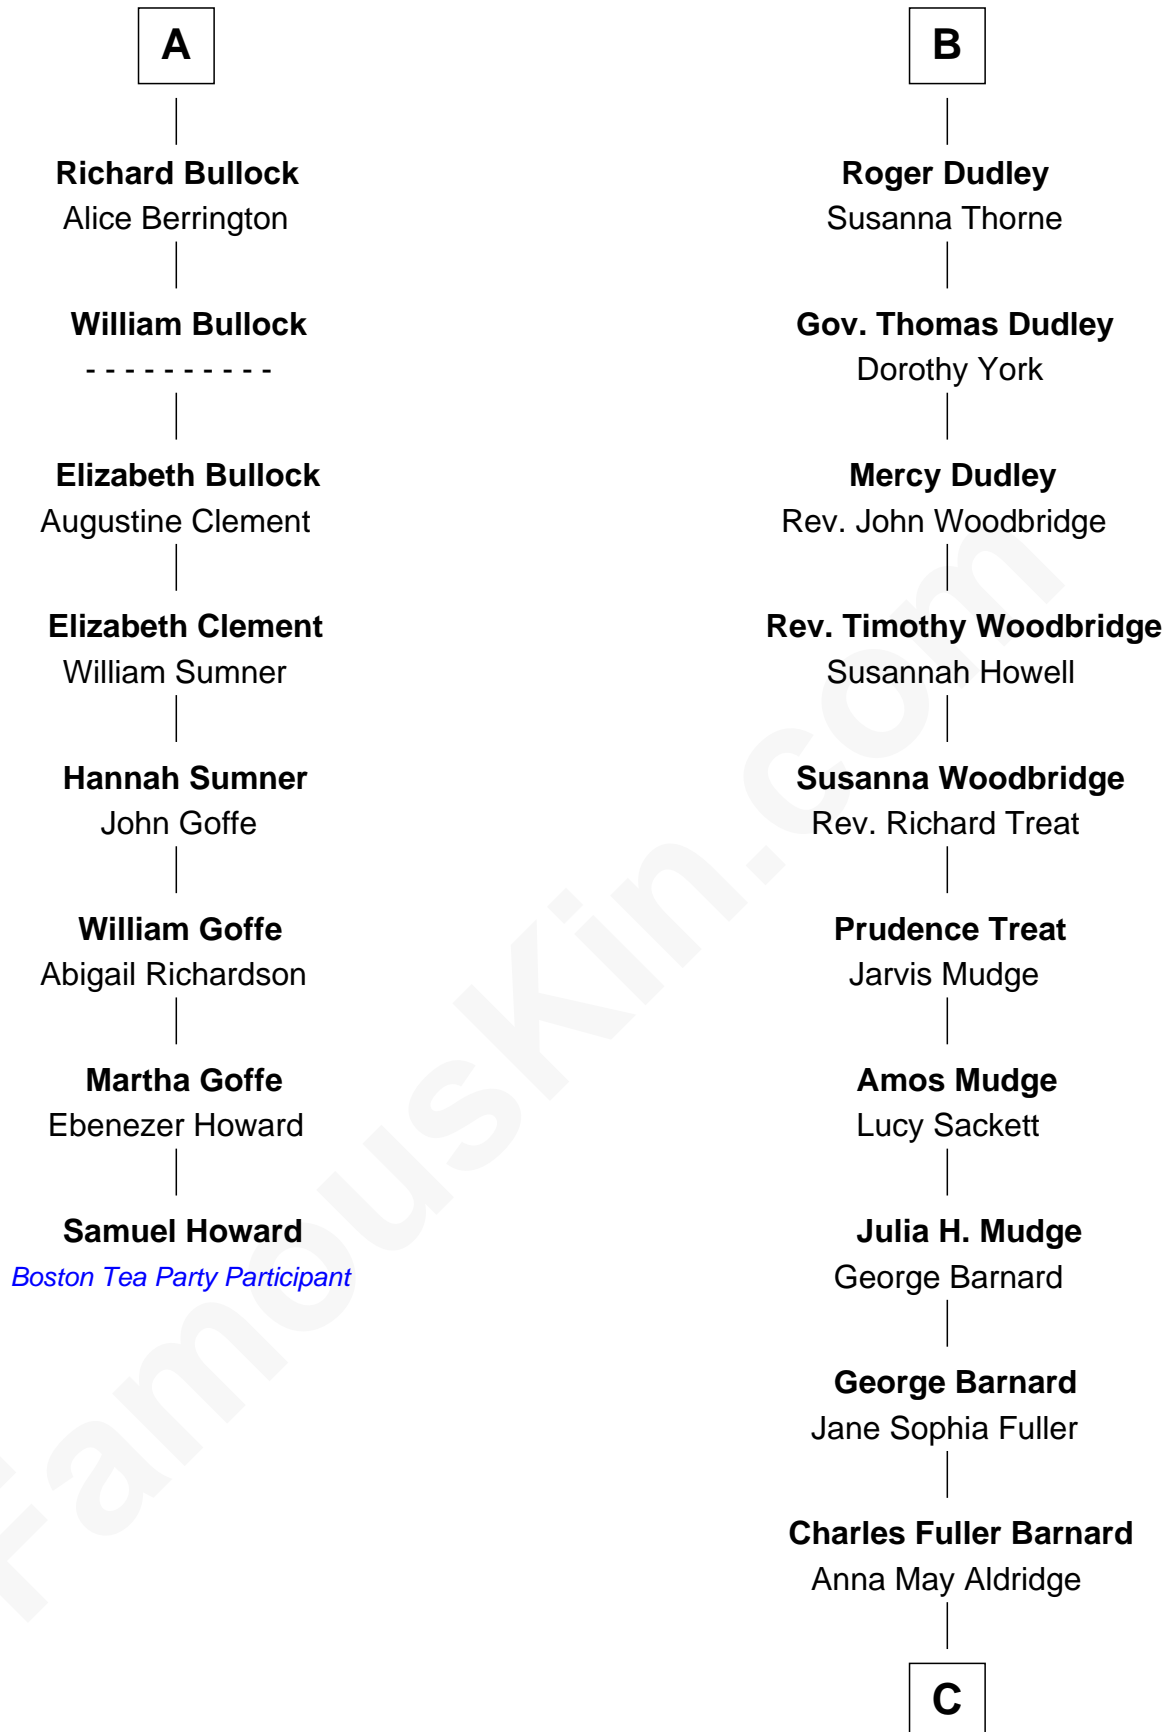

FamousKin.com Relationship Chart of

Samuel Howard

Boston Tea Party Participant

14th cousin 4 times removed of

Dick Clark

Radio and TV Host

Richard Fitzalan

*with wife
Isabel le Despencer*

Edward Cherleton

Alice Sergeaux

Sir Richard de Vere

Joyce Cherleton

Sir John Tiptoft

Sir John de Vere

Elizabeth Howard

Joyce Tiptoft

Sir Edmund Sutton

Joan de Vere

Sir William Norreys

Sir Edward Sutton

Cecily Willoughby

Margaret Norreys

Gilbert Bullock

Sir John Sutton

Cecily Grey

Thomas Bullock

Alice Kingsmill

Sir Henry Dudley

----- Ashton

Probable

A

B