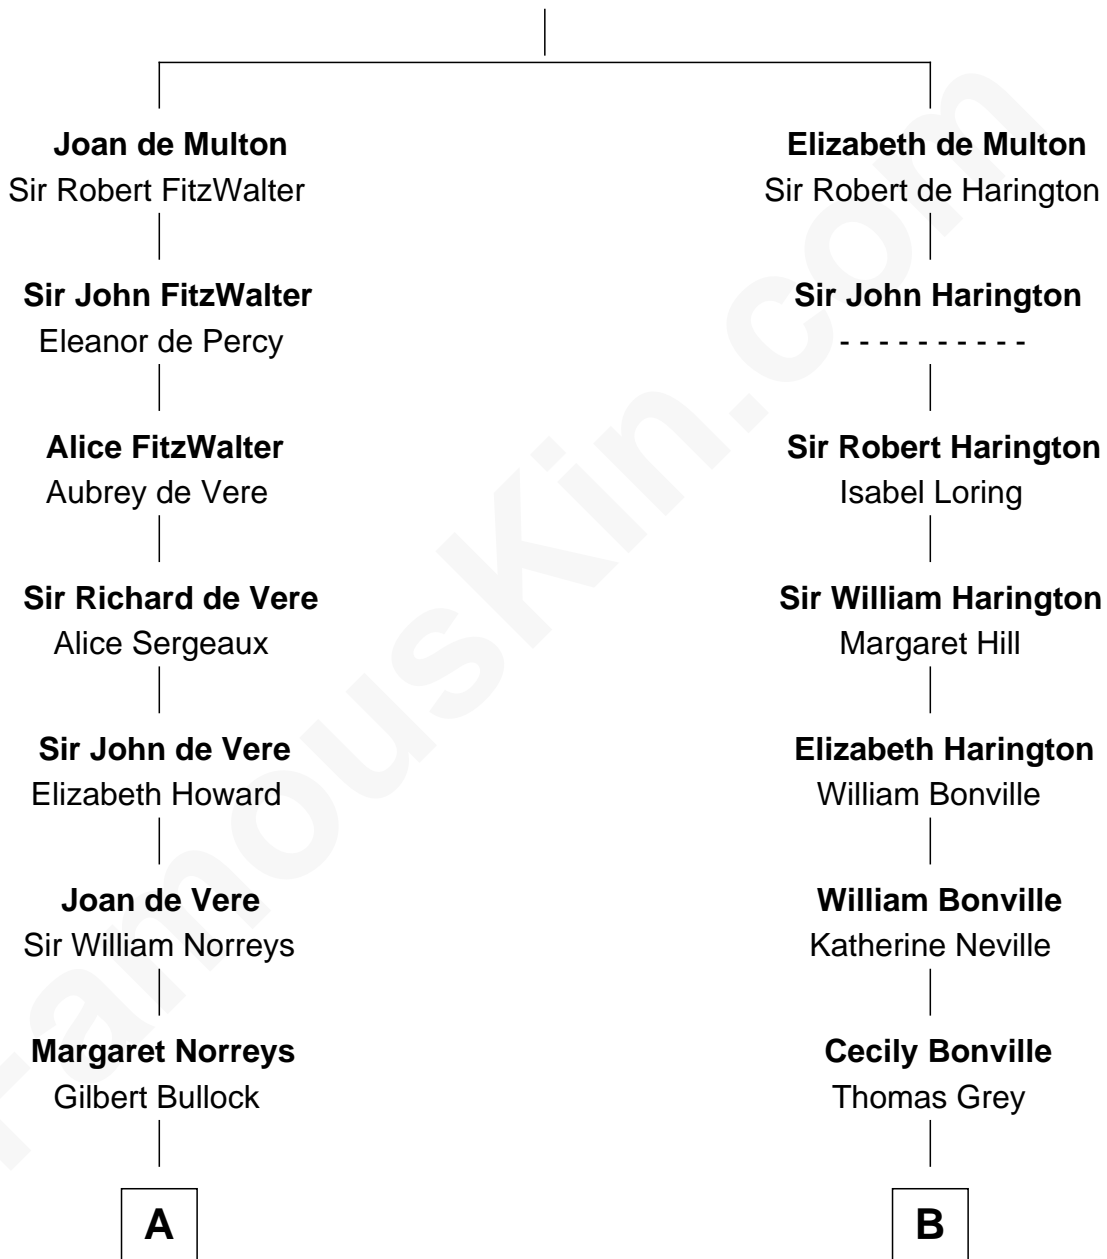

FamousKin.com Relationship Chart of

Samuel Howard

Boston Tea Party Participant

15th cousin 5 times removed of

Dick Clark

Radio and TV Host

Sir Thomas de Multon

Eleanor de Burgh

C

George Barnard
Jane Sophia Fuller

Charles Fuller Barnard
Anna May Aldridge

Julia Fuller Barnard
Richard Augustus Clark

Dick Clark
Radio and TV Host