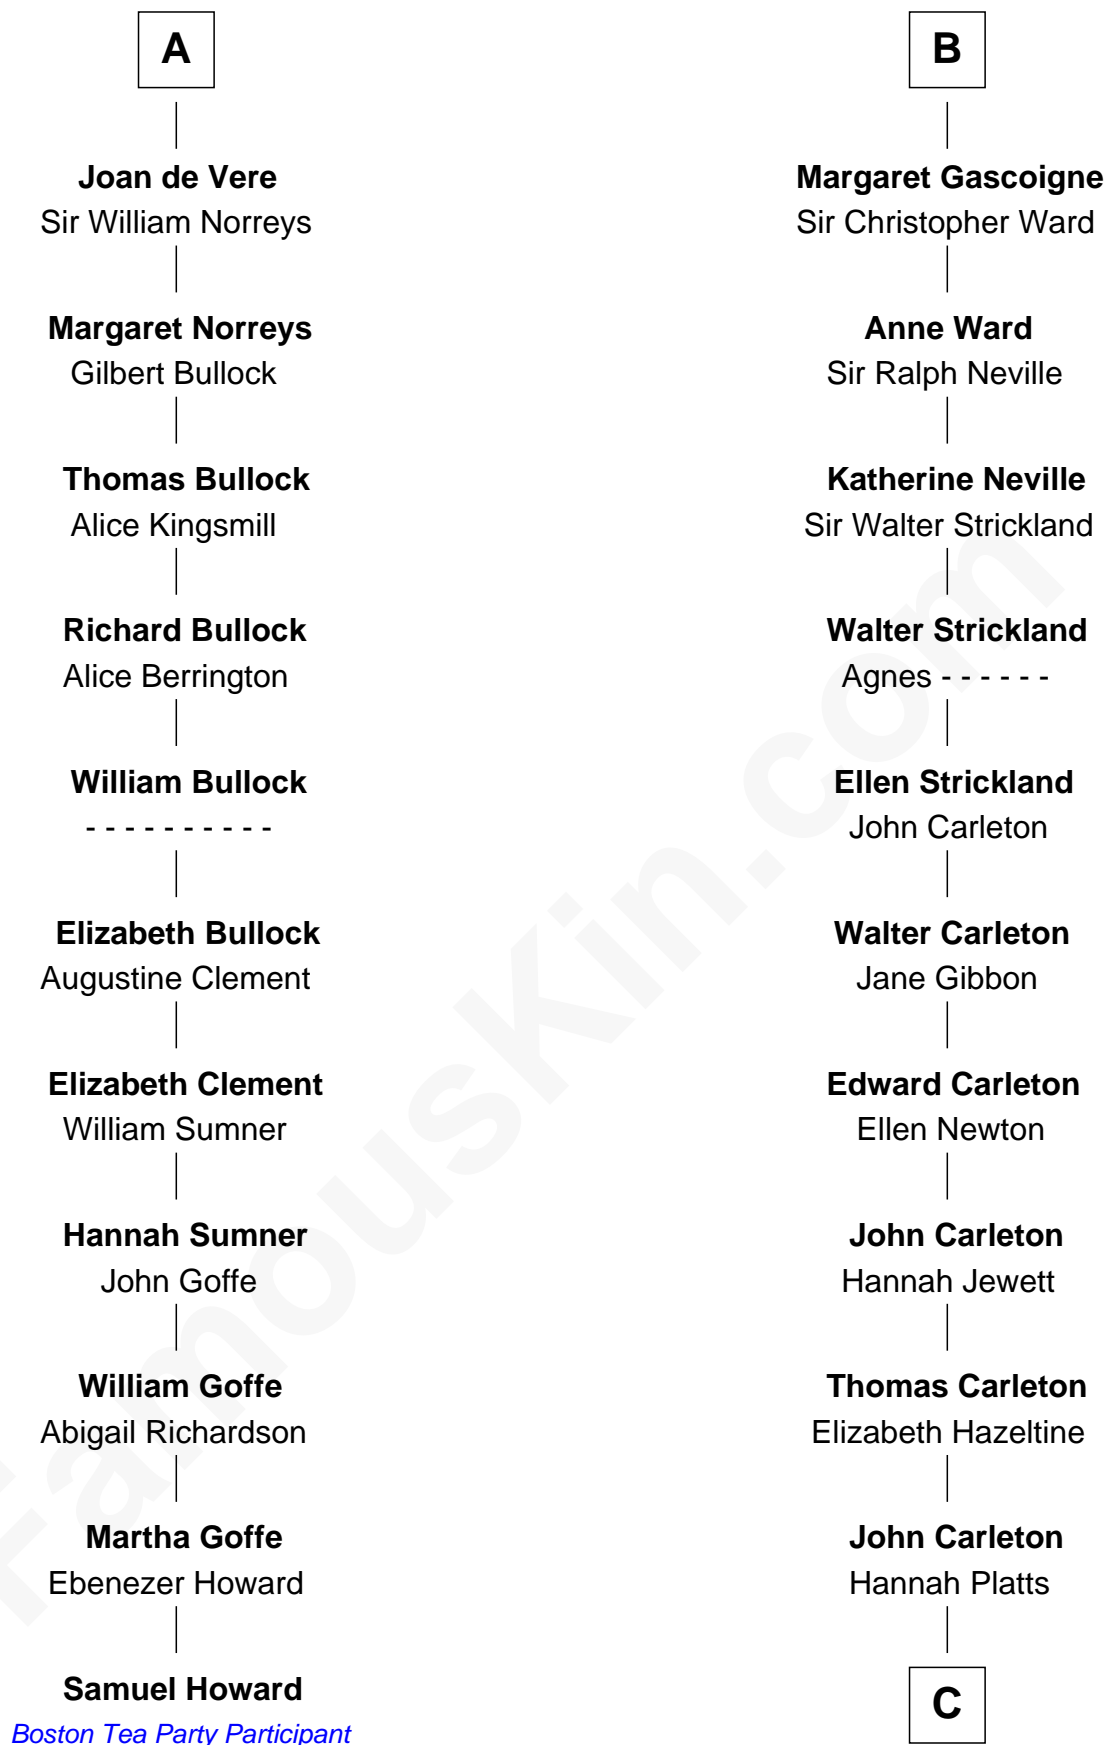

FamousKin.com Relationship Chart of

Samuel Howard

Boston Tea Party Participant

17th cousin 3 times removed of

Charles A. Pillsbury

Co-Founder of C.A. Pillsbury Co.

C

—
Moses Carleton
Margaret Sprake

—
Henry Carleton
Polly Greeley

—
Margaret Sprague Carleton
George Alfred Pillsbury

—
Charles A. Pillsbury
Co-Founder of C.A. Pillsbury Co.