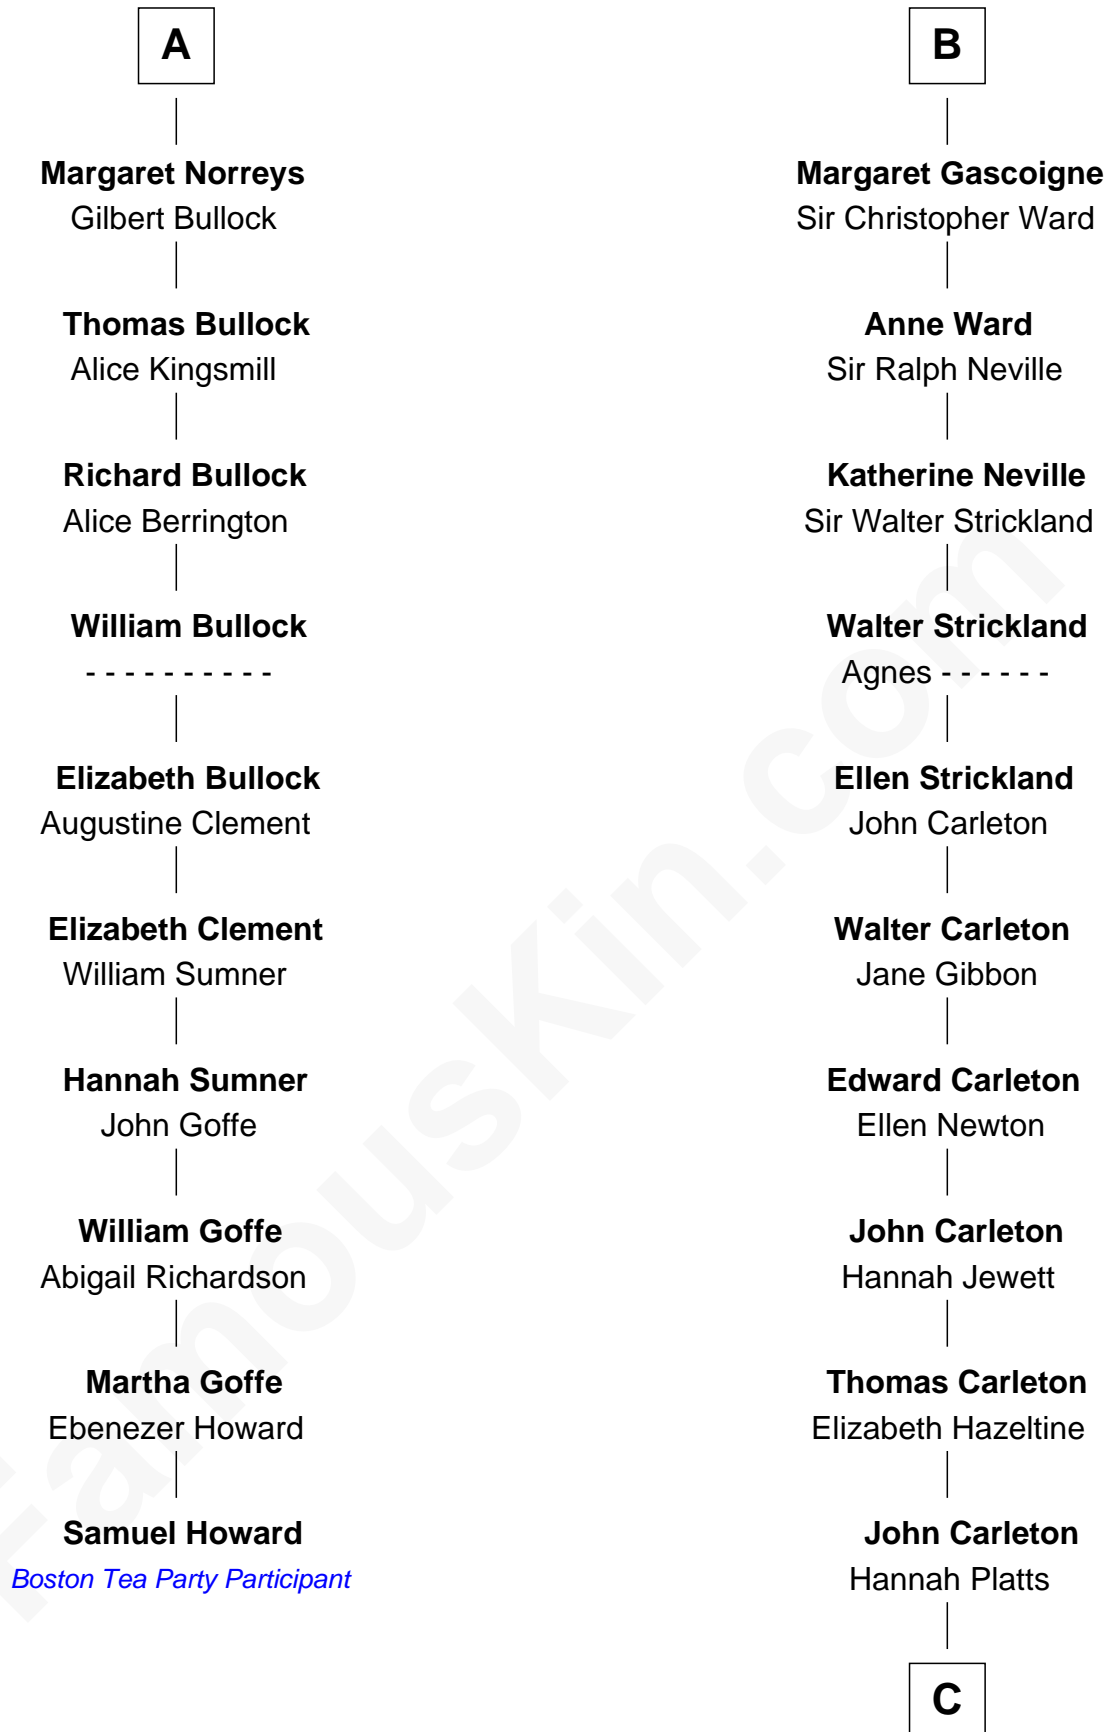

FamousKin.com

Relationship Chart of

Samuel Howard

Boston Tea Party Participant

16th cousin 4 times removed of

Charles A. Pillsbury

Co-Founder of C.A. Pillsbury Co.

Sir Gilbert de Clare

Joan of Acre

C

—
Moses Carleton
Margaret Sprake

—
Henry Carleton
Polly Greeley

—
Margaret Sprague Carleton
George Alfred Pillsbury

—
Charles A. Pillsbury
Co-Founder of C.A. Pillsbury Co.

FamousKin.com