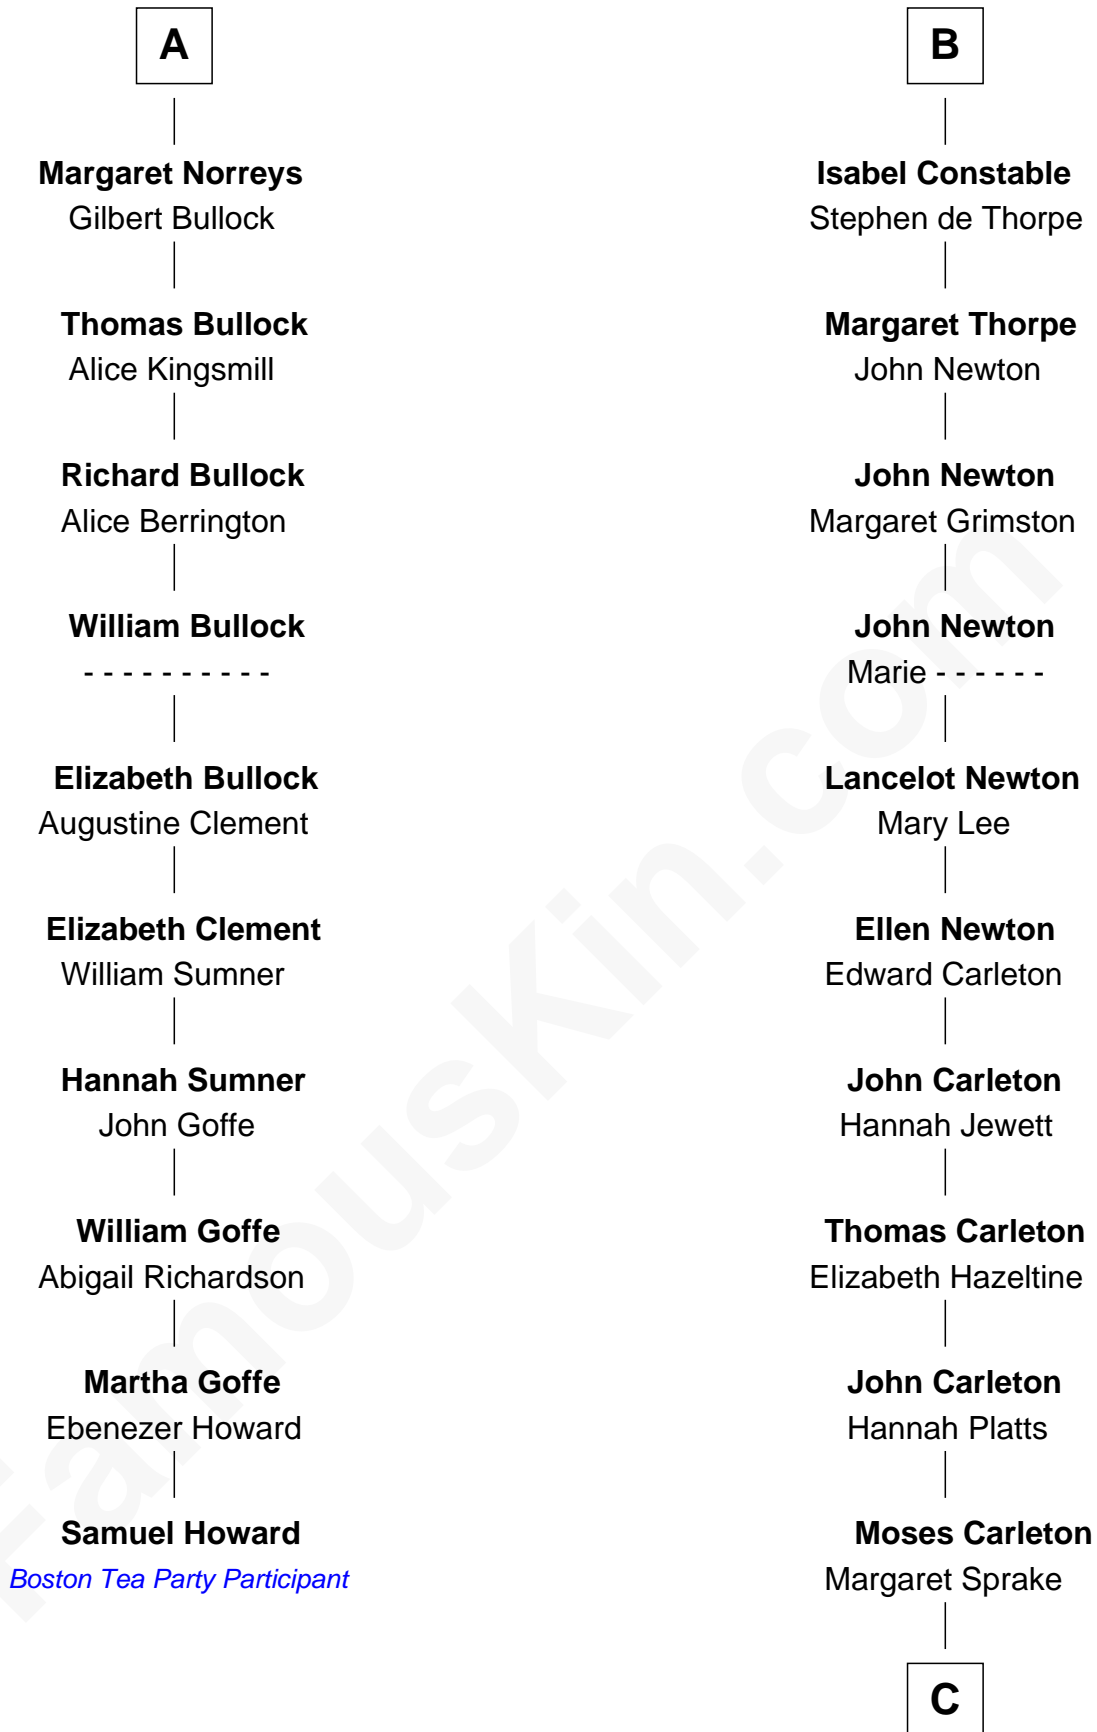

FamousKin.com Relationship Chart of

Samuel Howard

Boston Tea Party Participant

16th cousin 3 times removed of

Charles A. Pillsbury

Co-Founder of C.A. Pillsbury Co.

C

Henry Carleton