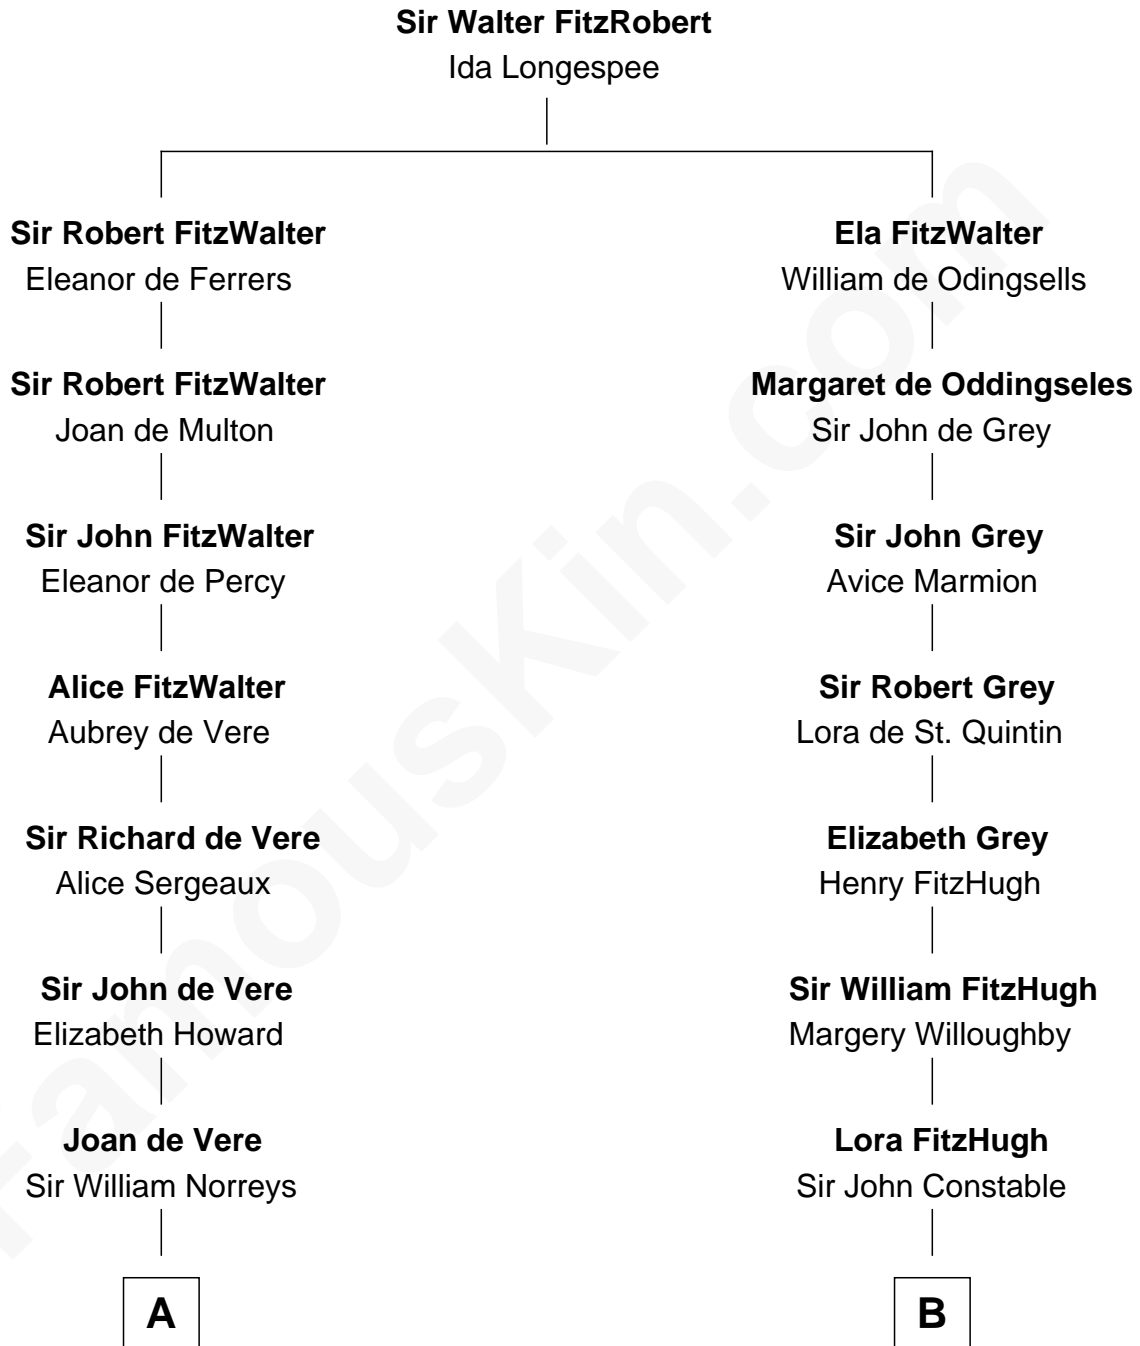

FamousKin.com Relationship Chart of

Samuel Howard

Boston Tea Party Participant

16th cousin 3 times removed of

Charles A. Pillsbury

Co-Founder of C.A. Pillsbury Co.

C

Henry Carleton