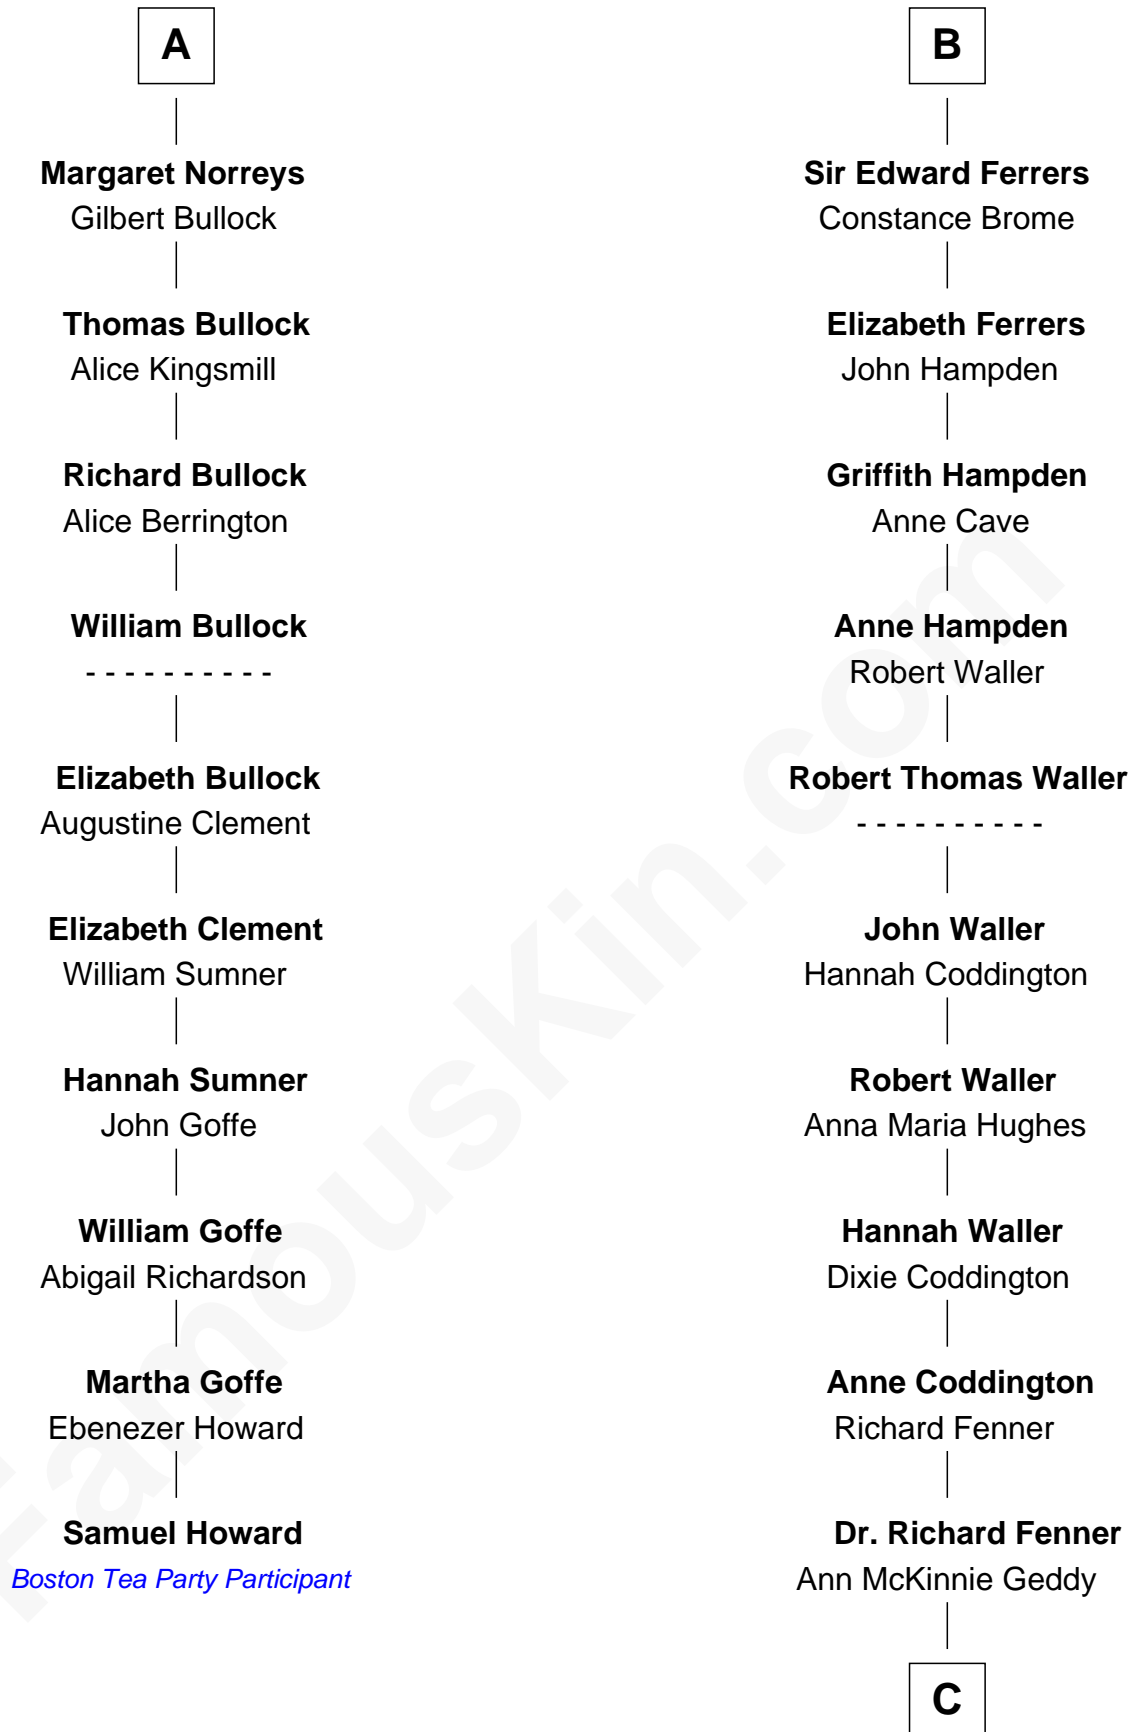

FamousKin.com

Relationship Chart of

Samuel Howard

Boston Tea Party Participant

16th cousin 5 times removed of

John McCain

U.S. Senator from Arizona

Sir Gilbert de Clare

Joan of Acre

C

Eliza Geddy Fenner

James Vaulx

James Junius Vaulx

Margaret Garside

Katherine Davey Vaulx

Adm. John Sidney McCain

Adm. John Sidney McCain

Roberta Wright

John McCain

U.S. Senator from Arizona

FamousKin.com