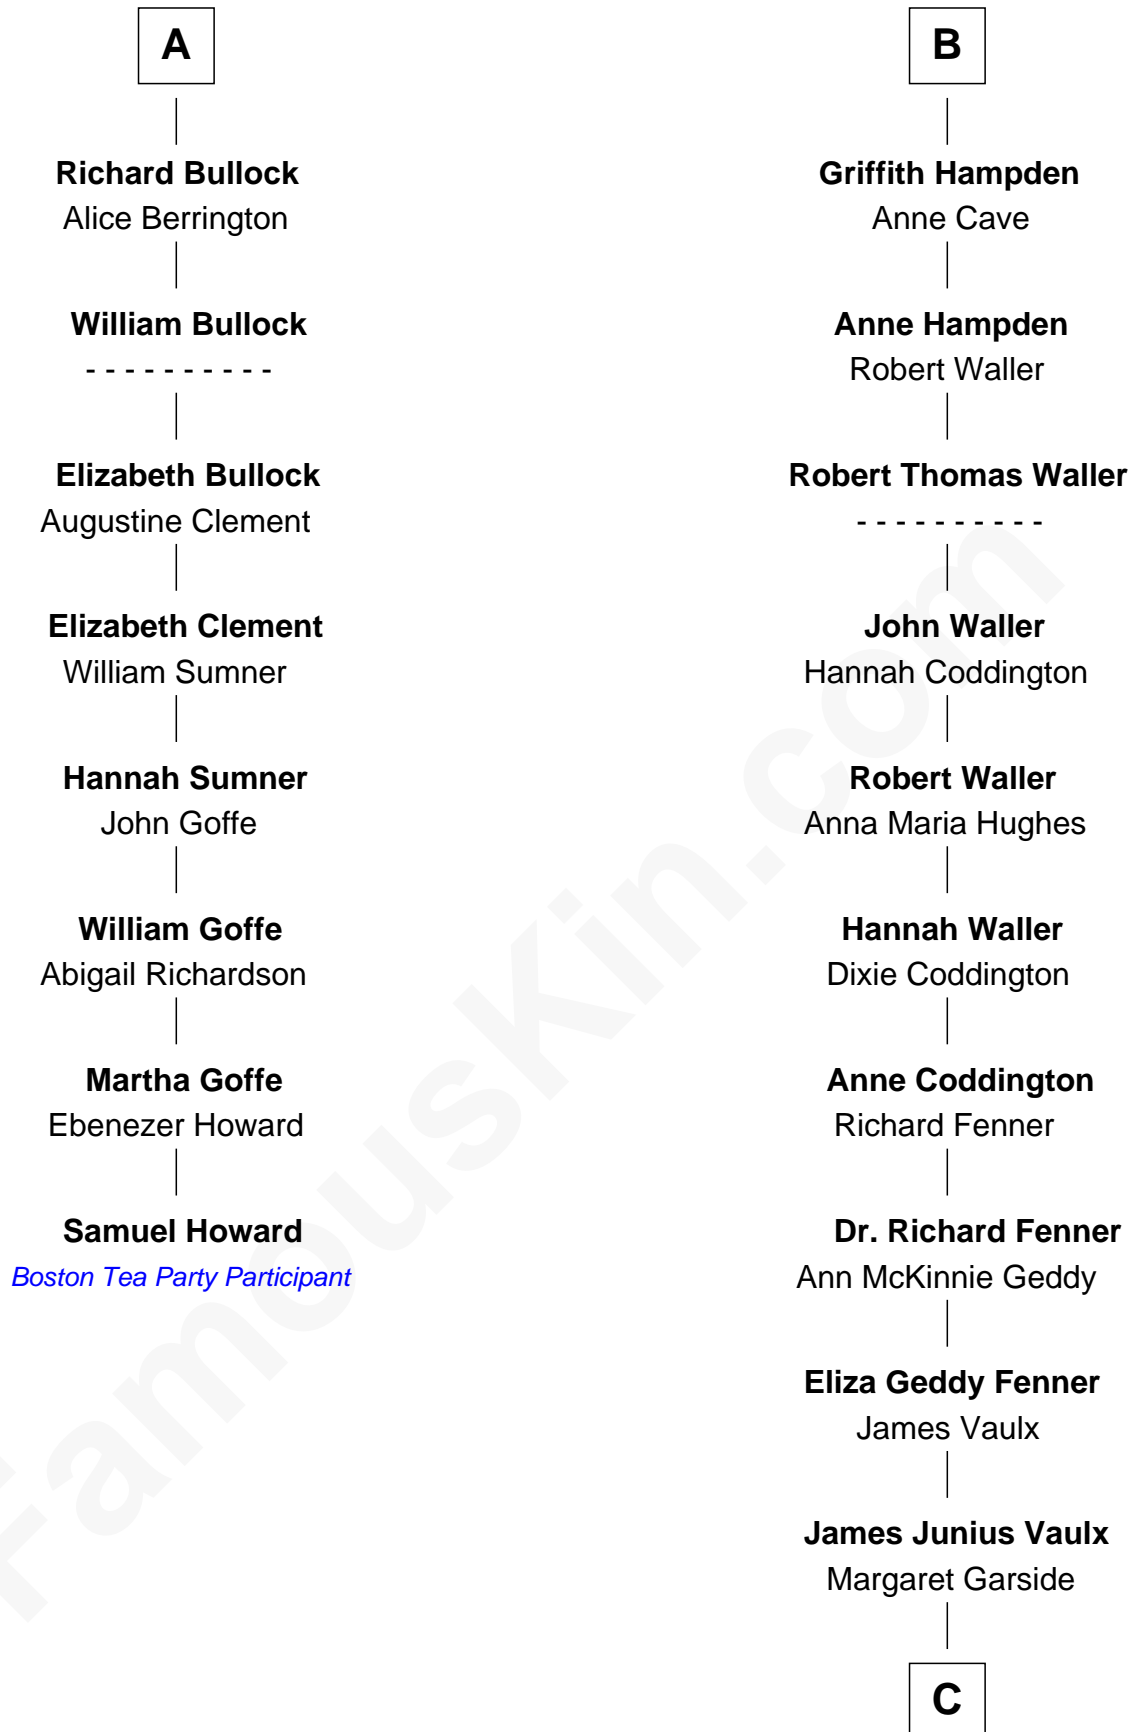

# FamousKin.com Relationship Chart of

**Samuel Howard**

*Boston Tea Party Participant*

14th cousin 5 times removed of

**John McCain**

*U.S. Senator from Arizona*

**Sir John Howard**

Alice de Bois

**Joan de Vere**

Sir William Norreys

**Margaret Norreys**

Gilbert Bullock

**Thomas Bullock**

Alice Kingsmill

**A**

**Joan Howard**

Elizabeth Arundell

**Constance Brome**

Sir Edward Ferrers

**Elizabeth Ferrers**

John Hampden

**B**

C

**Katherine Davey Vault**  
Adm. John Sidney McCain

**Adm. John Sidney McCain**  
Roberta Wright

**John McCain**  
*U.S. Senator from Arizona*

FamousKin.com