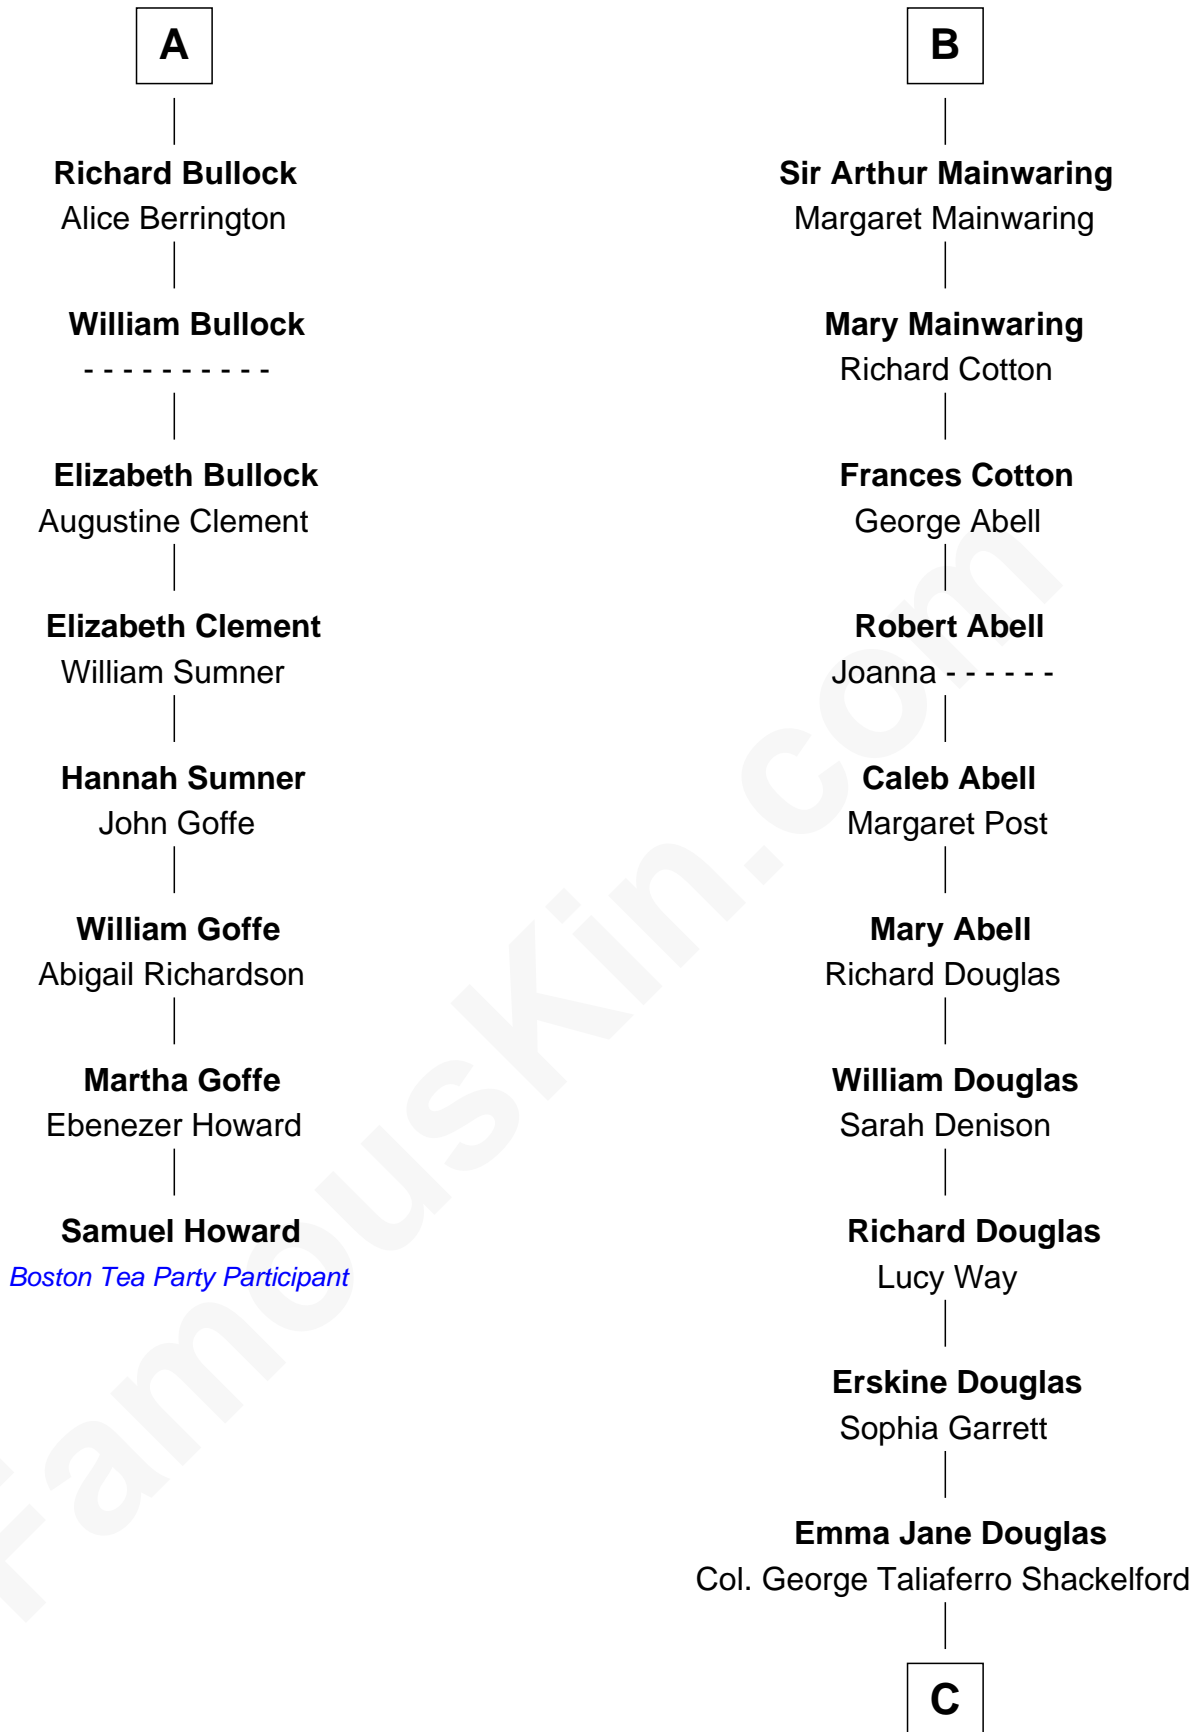

FamousKin.com Relationship Chart of

Samuel Howard

Boston Tea Party Participant

14th cousin 4 times removed of

Melvyn Douglas

Movie Actor

C

Lena Priscilla Shackelford
Edouard Gregory Hesselberg