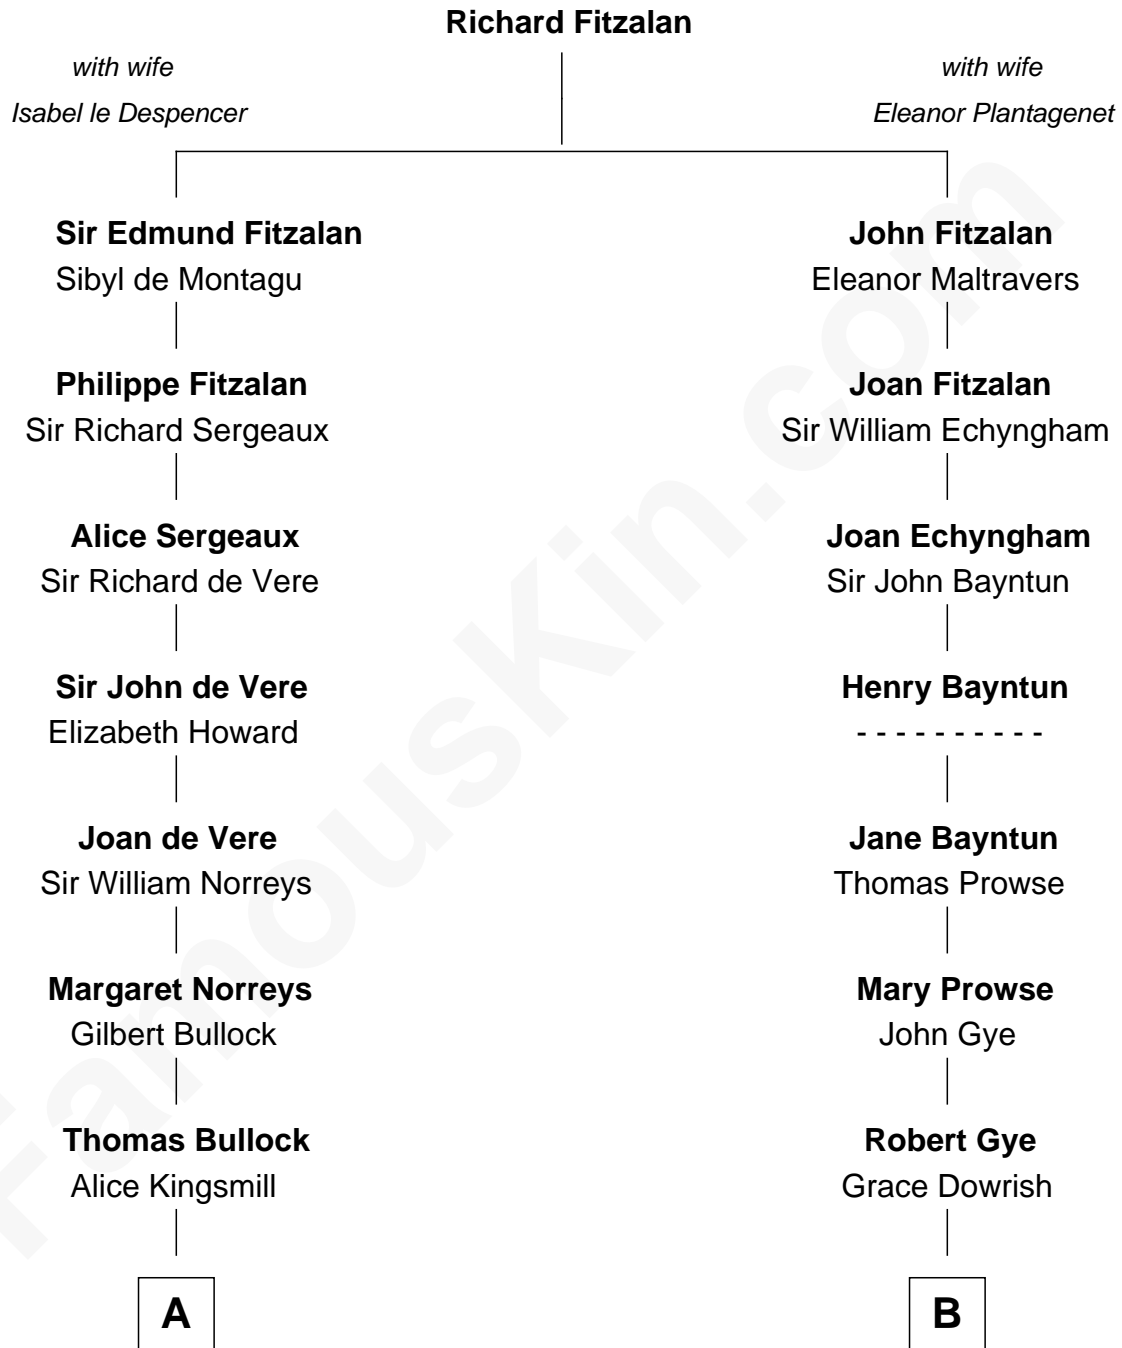

FamousKin.com Relationship Chart of

Samuel Howard

Boston Tea Party Participant

14th cousin 4 times removed of

Sarah Palin

9th Governor of Alaska

C

Charles Richard Heath

Sarah Sheeran

Sarah Palin

9th Governor of Alaska

FamousKin.com