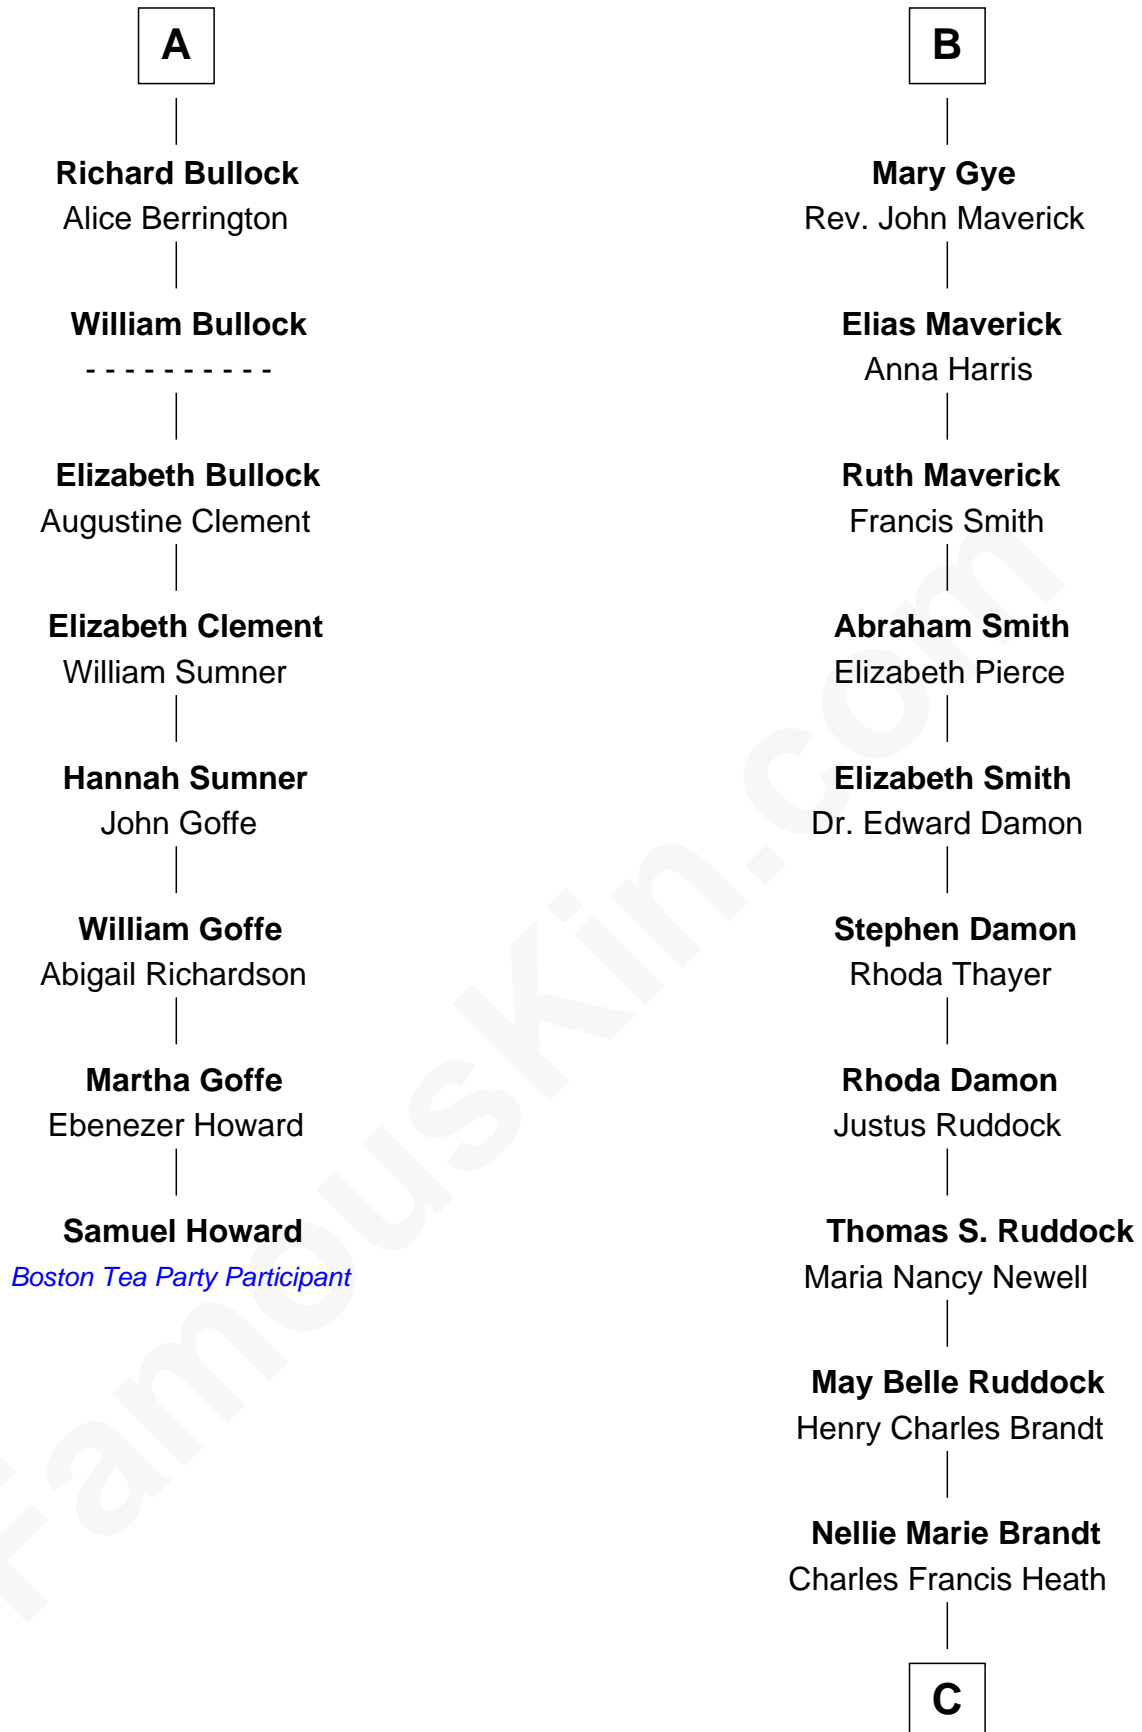

FamousKin.com Relationship Chart of

Samuel Howard

Boston Tea Party Participant

14th cousin 4 times removed of

Sarah Palin

9th Governor of Alaska

C

Charles Richard Heath

Sarah Sheeran

Sarah Palin

9th Governor of Alaska

FamousKin.com