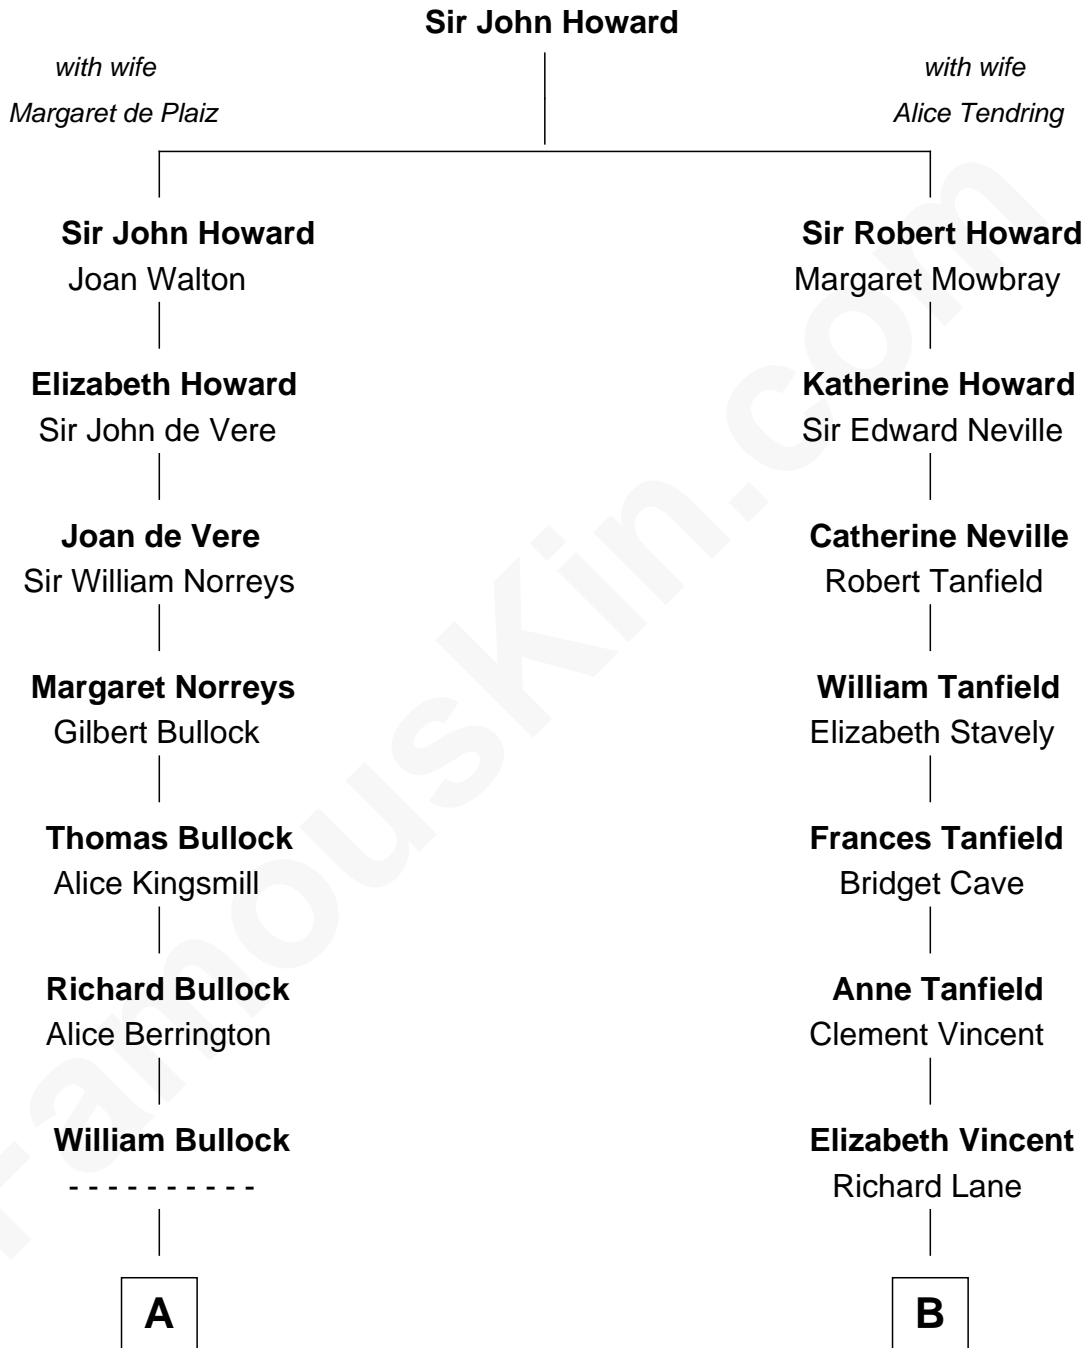

# FamousKin.com Relationship Chart of

**Samuel Howard**

*Boston Tea Party Participant*

12th cousin of

**Thomas Jefferson**

*3rd U.S. President and Signer of the Declaration of Independence*

**A**

**Elizabeth Bullock**  
Augustine Clement

**Elizabeth Clement**  
William Sumner

**Hannah Sumner**  
John Goffe

**William Goffe**  
Abigail Richardson

**Martha Goffe**  
Ebenezer Howard

**Samuel Howard**  
*Boston Tea Party Participant*

**B**

**Dorothy Lane**  
William Randolph