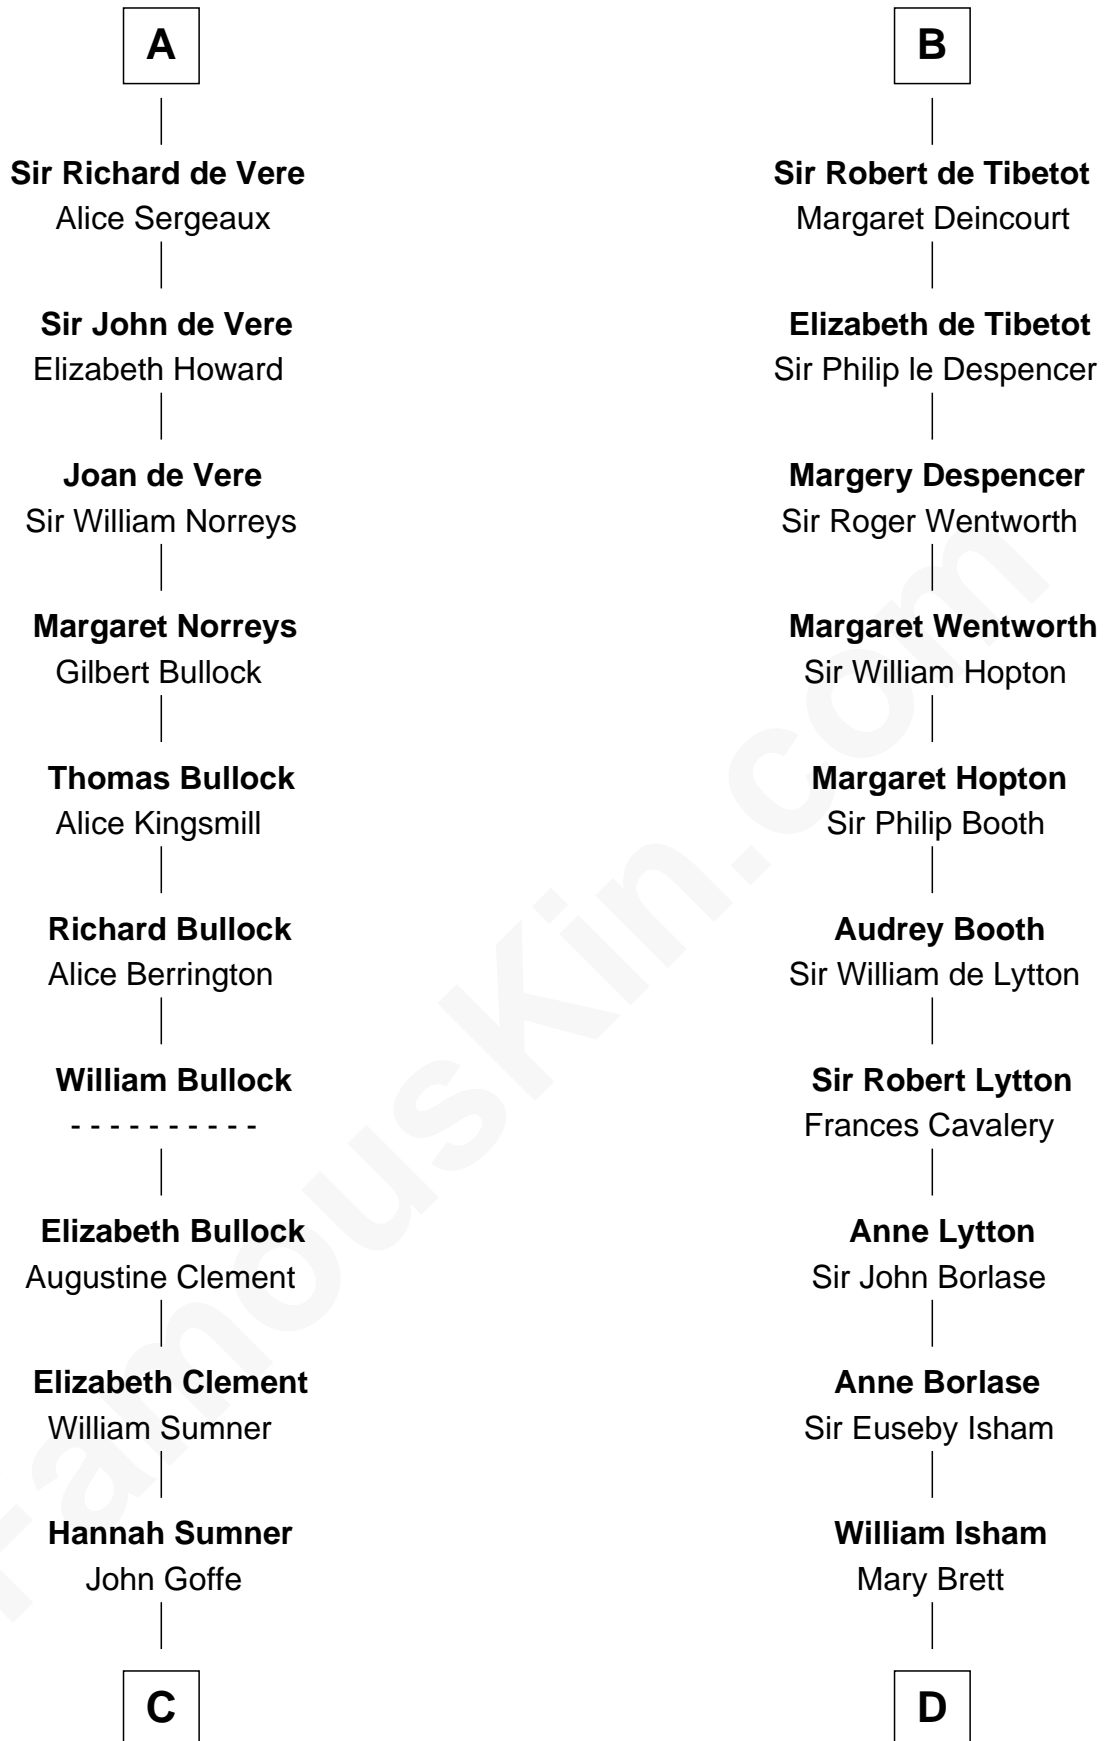

# FamousKin.com Relationship Chart of

**Samuel Howard**

*Boston Tea Party Participant*

19th cousin 2 times removed of

**Thomas Jefferson**

*3rd U.S. President and Signer of the Declaration of Independence*

**Robert Fitzrichard**

Maud de St. Liz

**C**

**William Goffe**  
Abigail Richardson

**Martha Goffe**  
Ebenezer Howard

**Samuel Howard**  
*Boston Tea Party Participant*

**D**

**Henry Isham**  
Katherine Banks

**Mary Isham**  
Col. William Randolph

**Isham Randolph**  
Jane Rogers

**Jane Randolph**  
Peter Jefferson

**Thomas Jefferson**  
*3rd U.S. President*

FamousKin.com