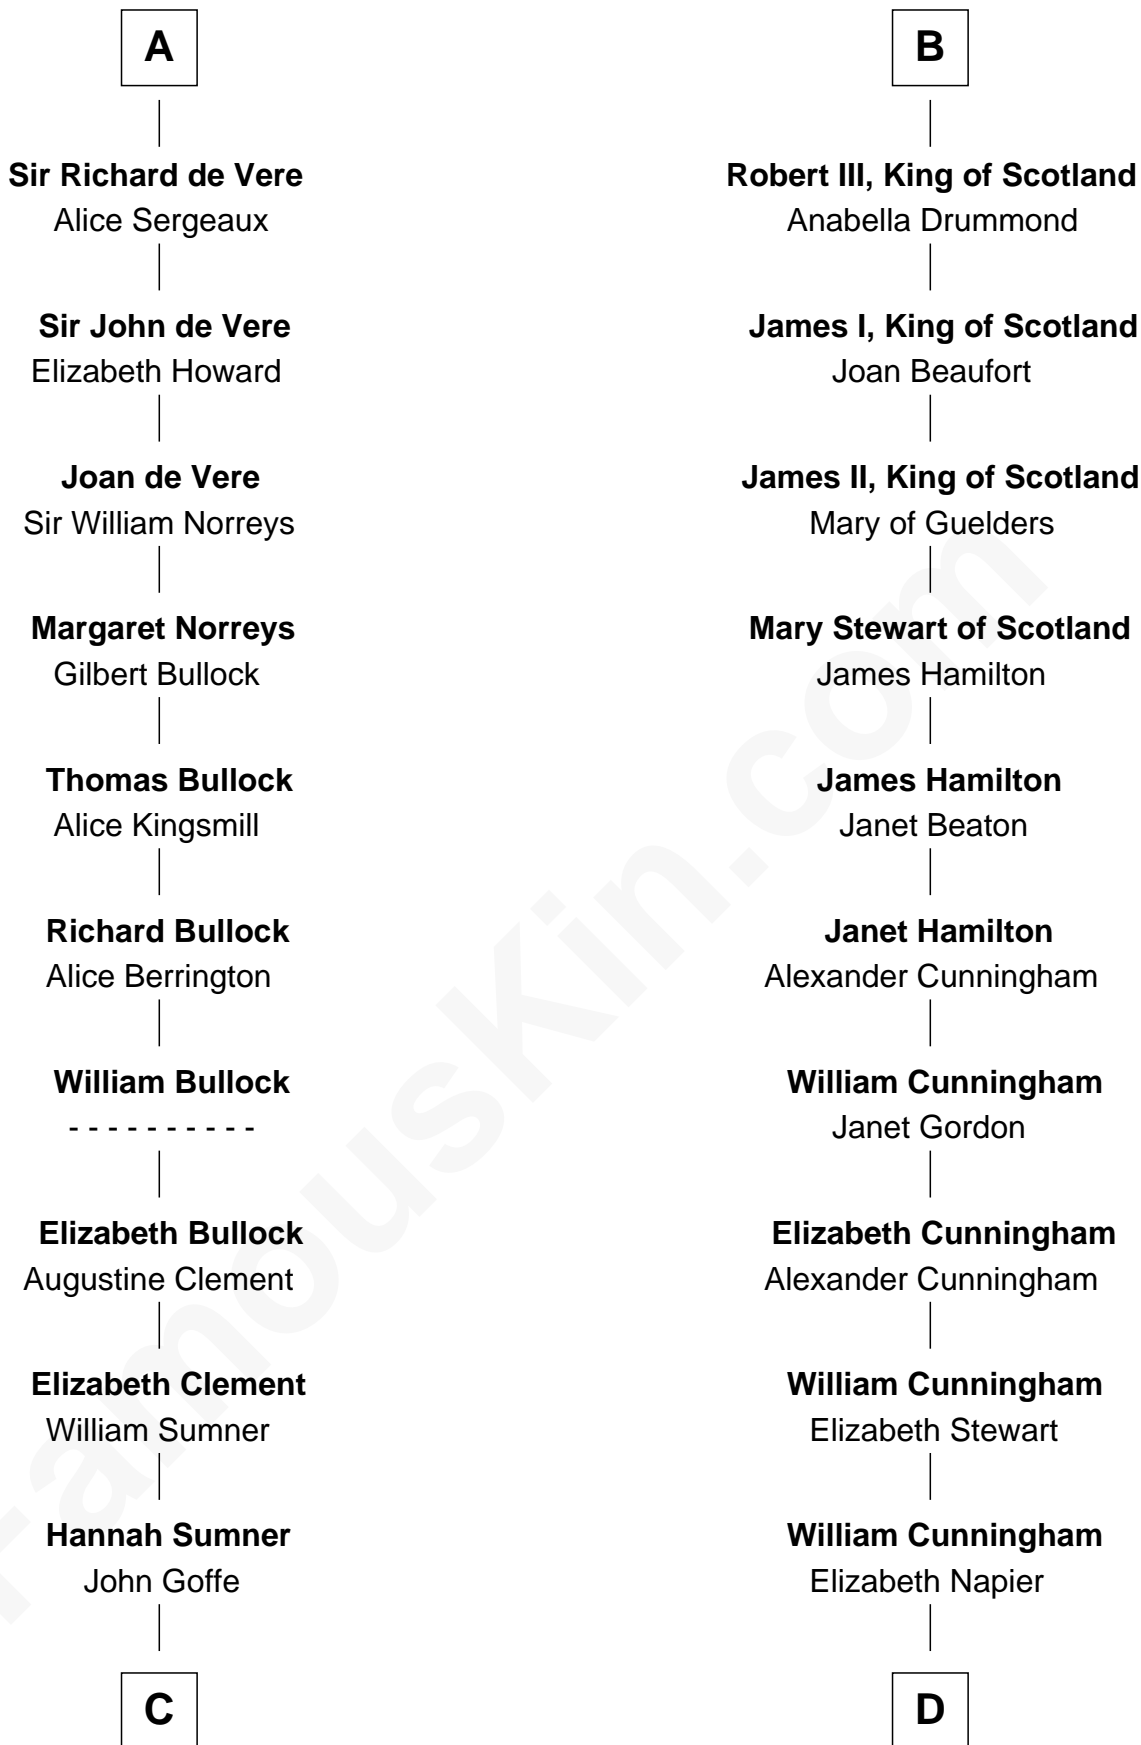

# FamousKin.com Relationship Chart of

**Samuel Howard**

*Boston Tea Party Participant*

19th cousin 2 times removed of

**Alexander Hamilton**

*1st U.S. Secretary of the Treasury*

**Hugh de Kevelioc**  
Bertrade de Montfort

**C**

**William Goffe**  
Abigail Richardson

**Martha Goffe**  
Ebenezer Howard

**Samuel Howard**  
*Boston Tea Party Participant*

**D**

**Alexander Cunningham**  
Janet Cunningham

**Rebecca Cunningham**  
John Hamilton

**Alexander Hamilton**  
Elizabeth Pollock

**James A. Hamilton**  
Rachel Fawcett

**Alexander Hamilton**  
*1st U.S. Secretary of the Treasury*

FamousKin.com