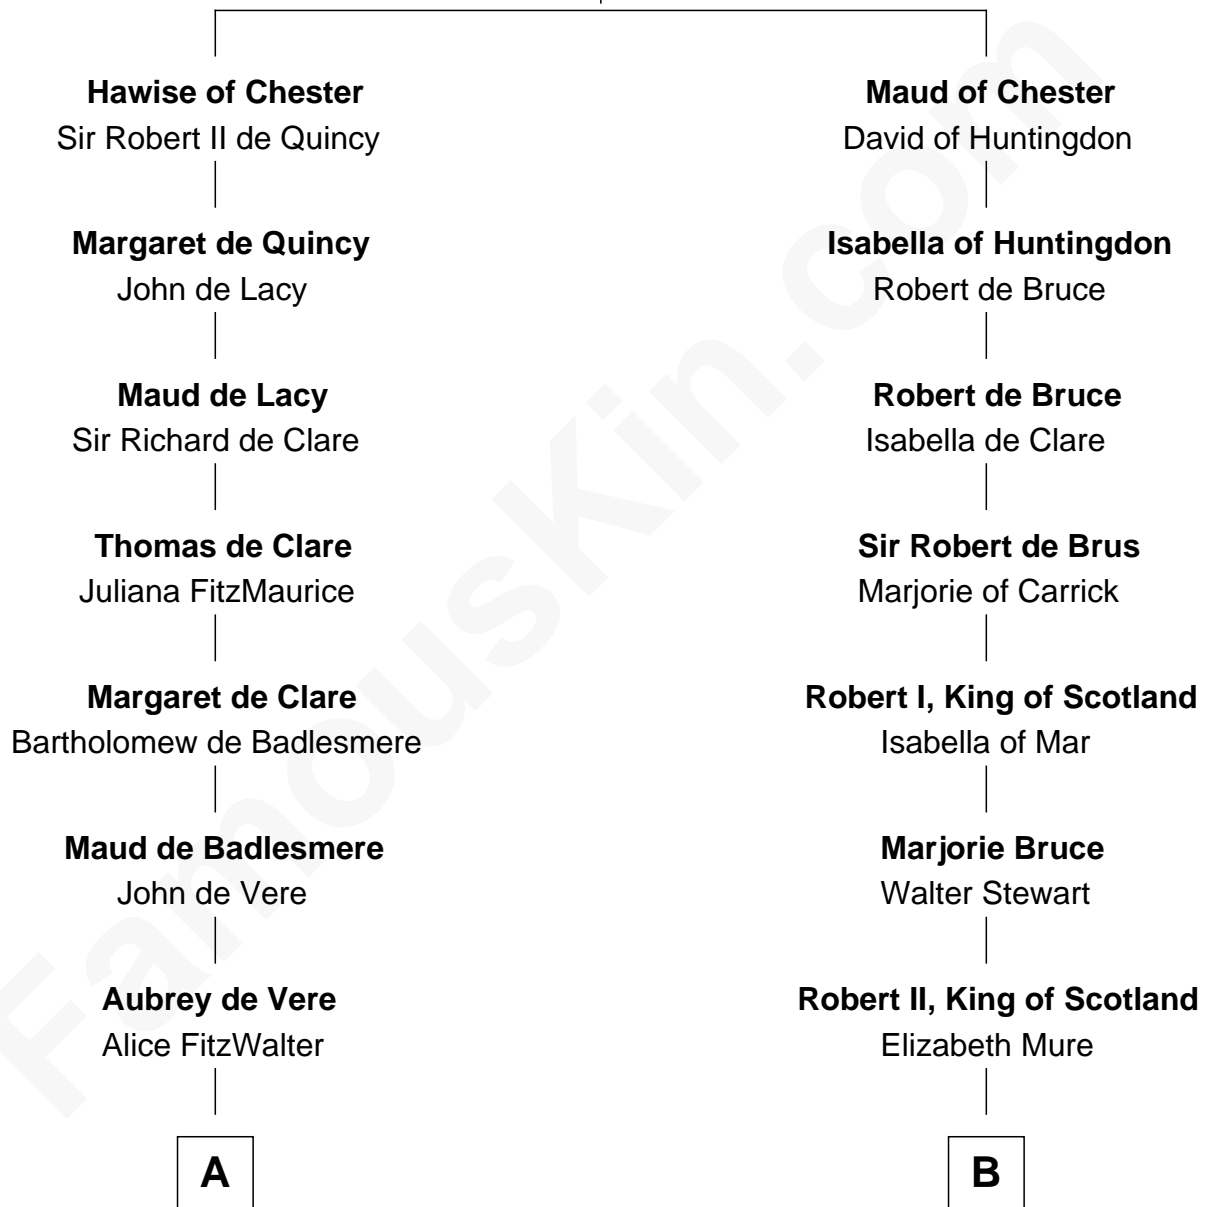

# FamousKin.com Relationship Chart of

**Samuel Howard**

*Boston Tea Party Participant*

19th cousin 2 times removed of

**Alexander Hamilton**

*1st U.S. Secretary of the Treasury*

**Hugh de Kevelioc**  
Bertrade de Montfort

**C**

**William Goffe**  
Abigail Richardson

**Martha Goffe**  
Ebenezer Howard

**Samuel Howard**  
*Boston Tea Party Participant*

**D**

**Alexander Cunningham**  
Janet Cunningham

**Rebecca Cunningham**  
John Hamilton