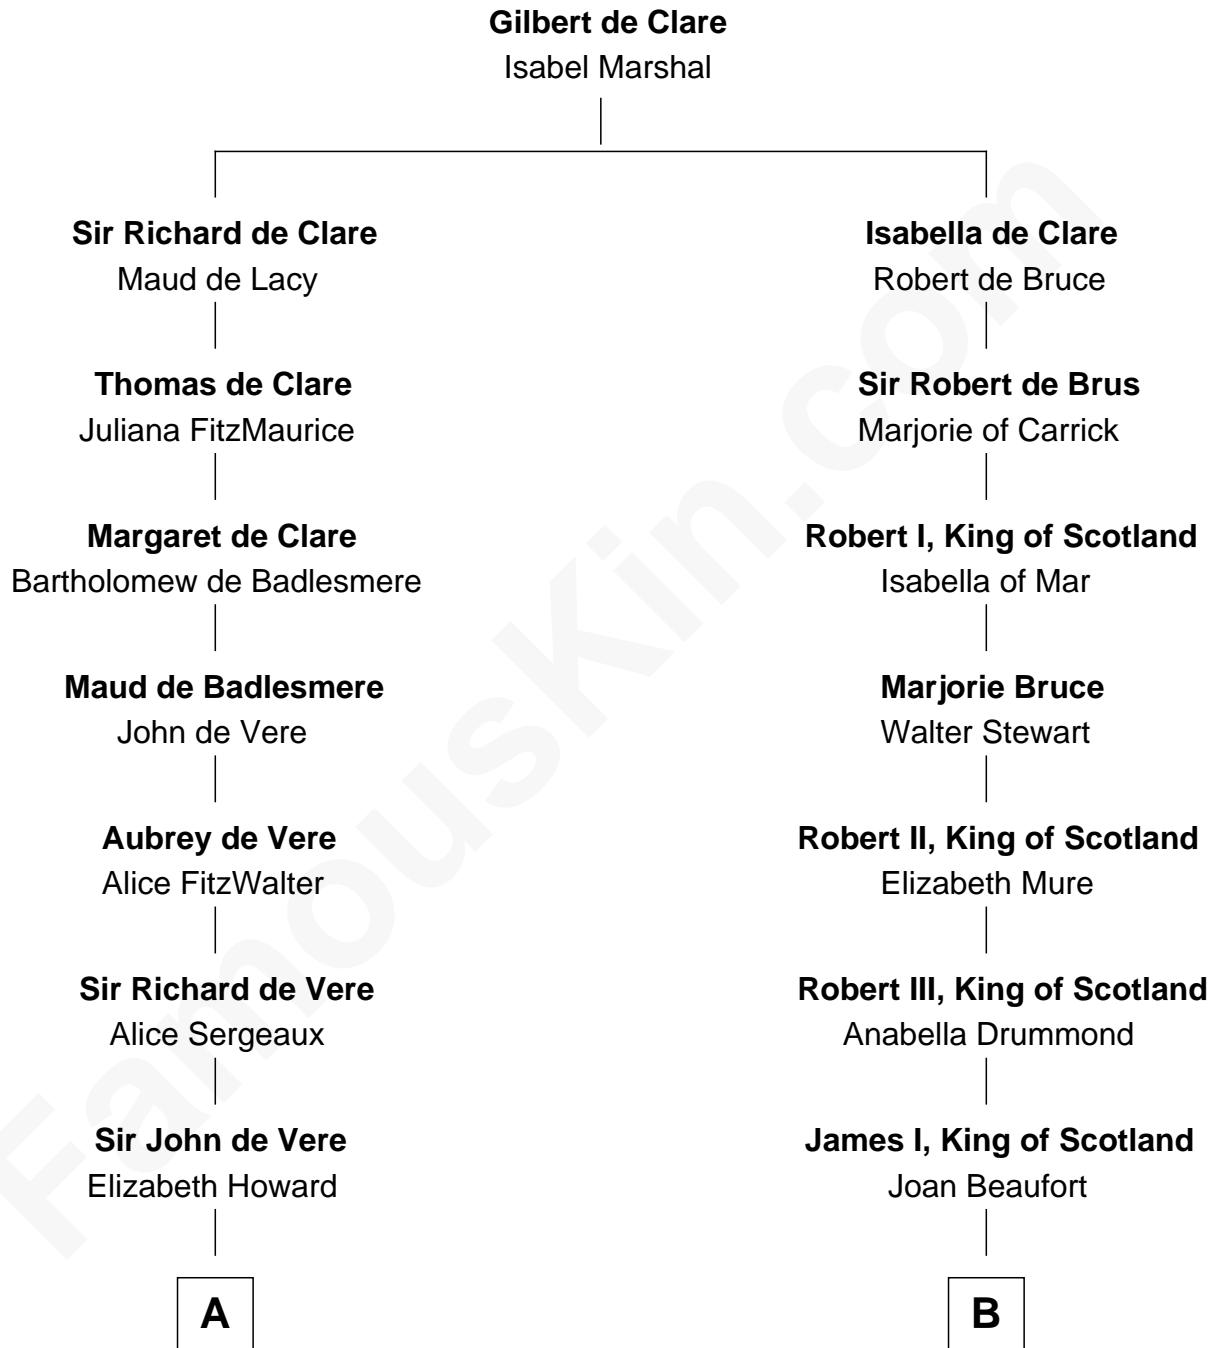

FamousKin.com

Relationship Chart of

Samuel Howard

Boston Tea Party Participant

17th cousin 2 times removed of

Alexander Hamilton

1st U.S. Secretary of the Treasury

C

Alexander Hamilton

Elizabeth Pollock

James A. Hamilton

Rachel Fawcett

Alexander Hamilton

1st U.S. Secretary of the Treasury

FamousKin.com