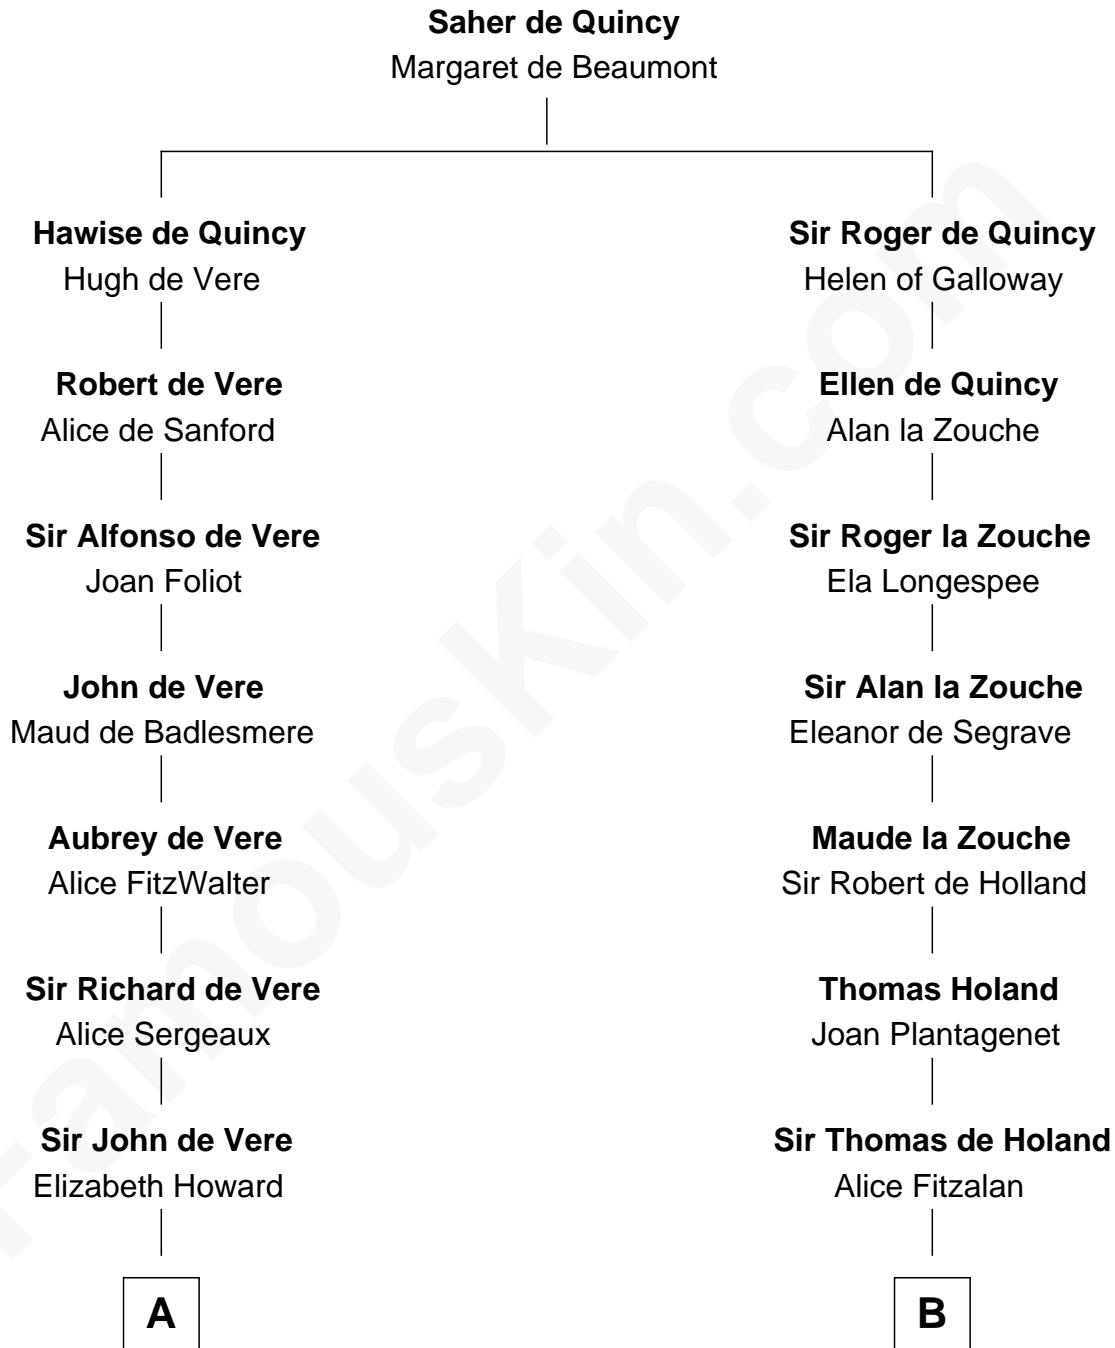

# FamousKin.com Relationship Chart of

**Samuel Howard**

*Boston Tea Party Participant*

17th cousin 4 times removed of

**Alexander Hamilton**

*1st U.S. Secretary of the Treasury*

**C**

**Alexander Cunningham**

Janet Cunningham

**Rebecca Cunningham**

John Hamilton

**Alexander Hamilton**

Elizabeth Pollock

**James A. Hamilton**

Rachel Fawcett

**Alexander Hamilton**