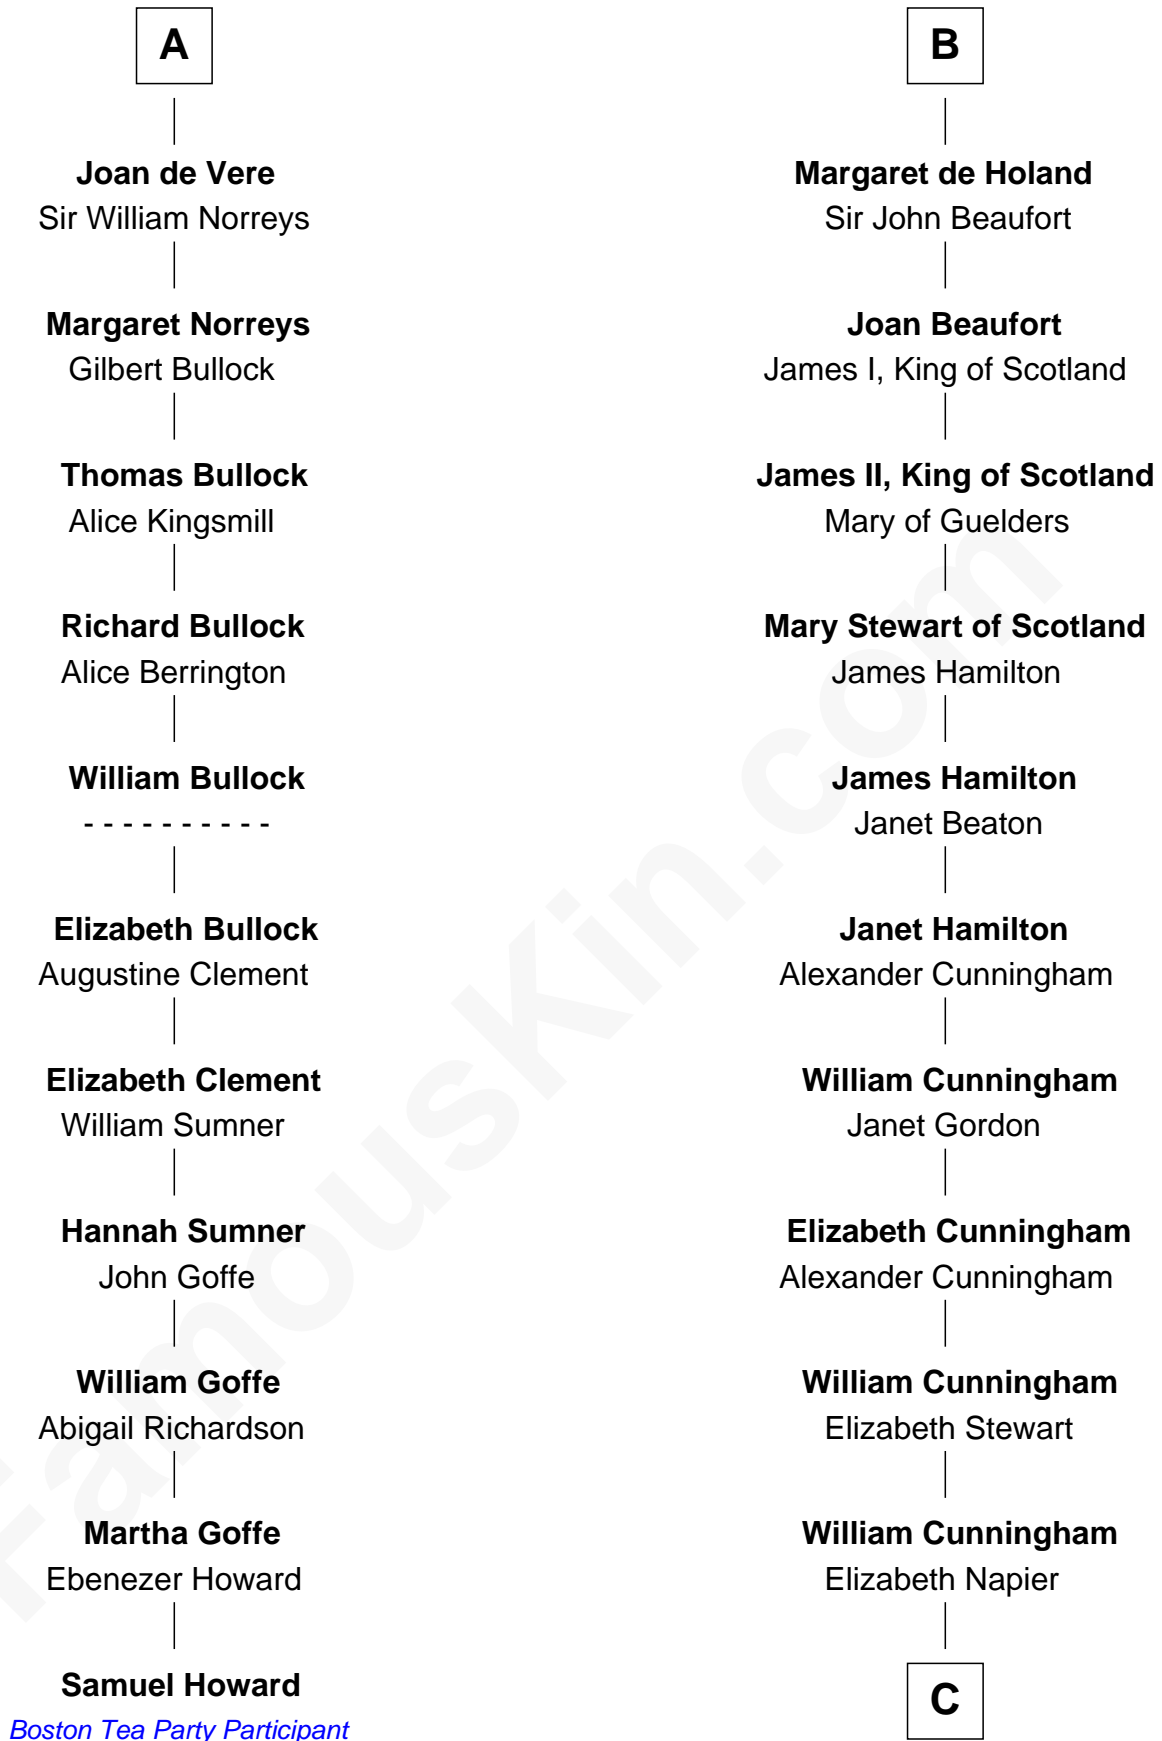

# FamousKin.com Relationship Chart of

**Samuel Howard**

*Boston Tea Party Participant*

17th cousin 4 times removed of

**Alexander Hamilton**

*1st U.S. Secretary of the Treasury*

**C**

**Alexander Cunningham**

Janet Cunningham

**Rebecca Cunningham**

John Hamilton

**Alexander Hamilton**

Elizabeth Pollock

**James A. Hamilton**

Rachel Fawcett

**Alexander Hamilton**

*1st U.S. Secretary of the Treasury*

FamousKin.com