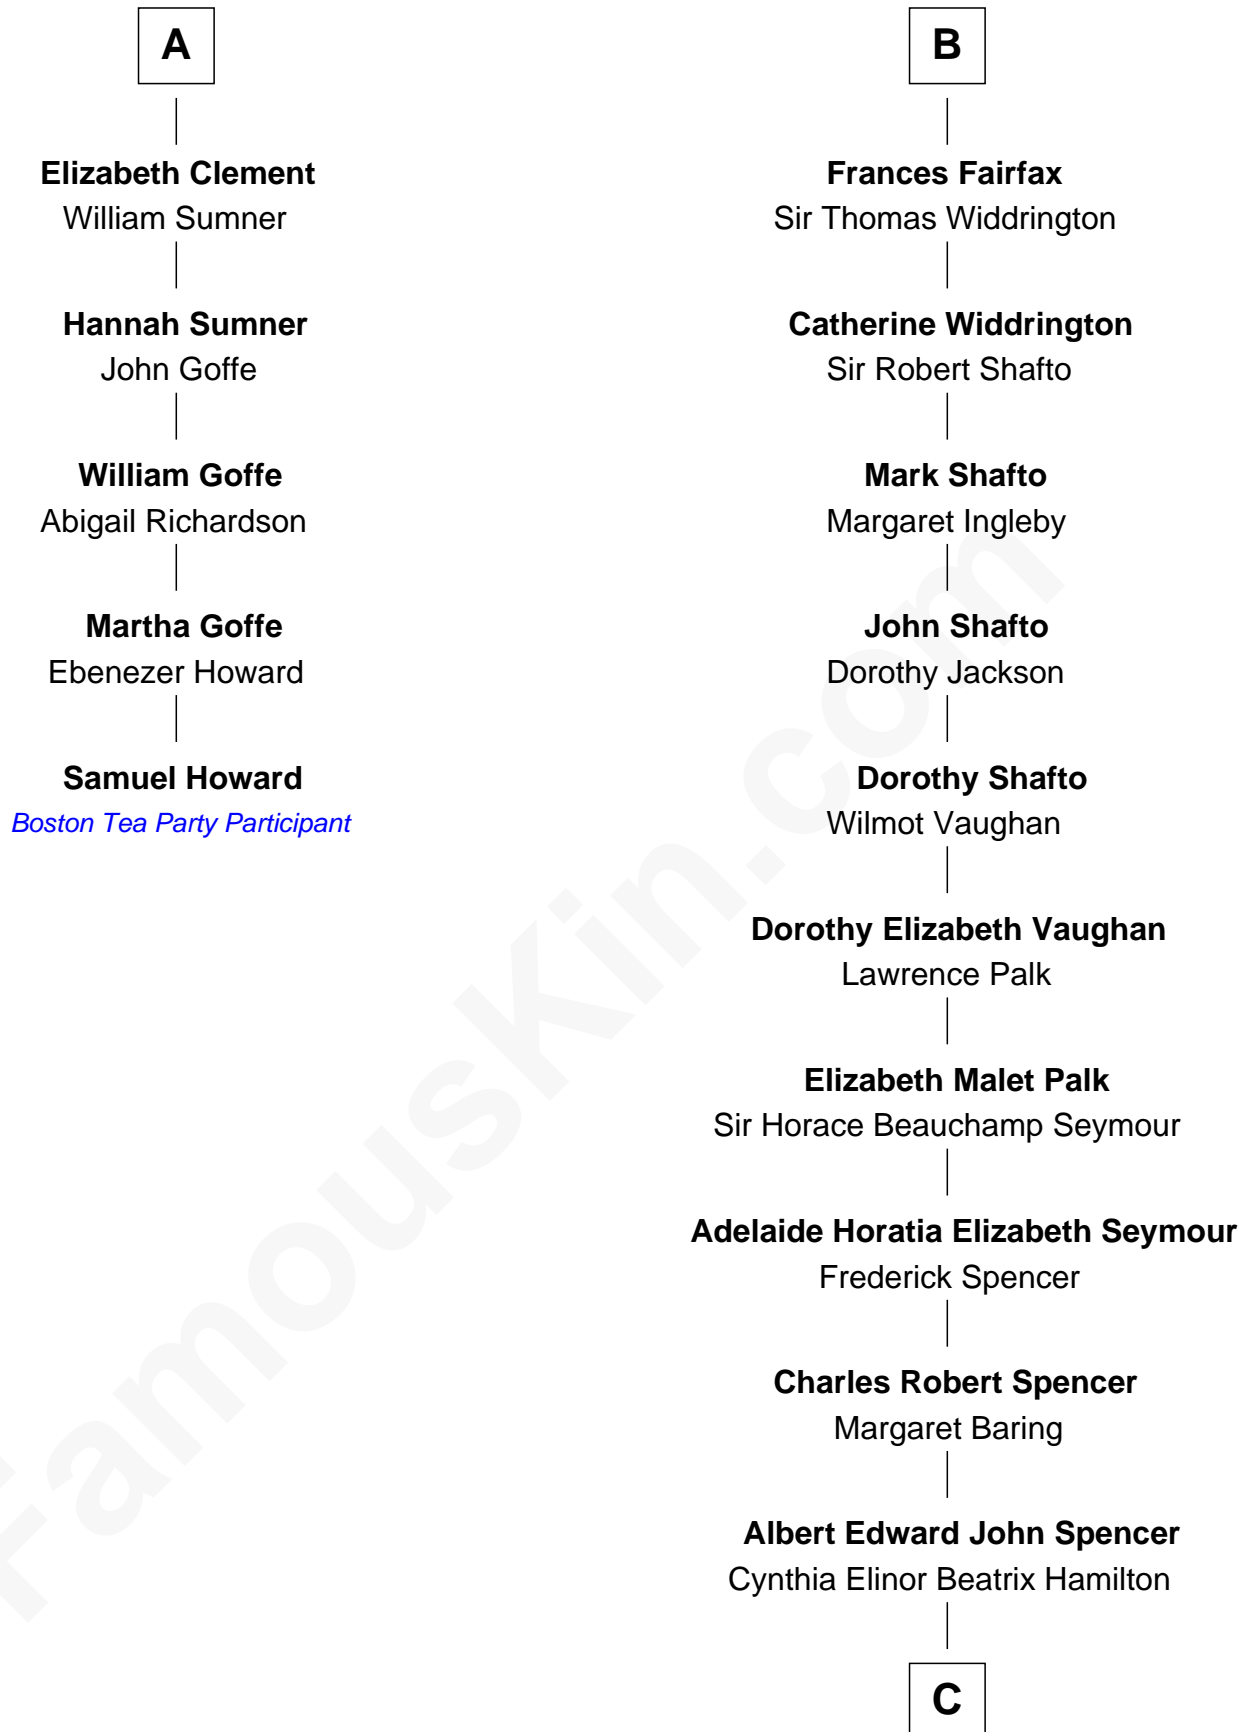

FamousKin.com

Relationship Chart of

Samuel Howard

Boston Tea Party Participant

11th cousin 7 times removed of

Princess Diana

Princess of Wales

Sir Richard de Vere

Alice Sergeaux

C

Edward John Spencer
Frances Ruth Burke Roche

Princess Diana
Princess of Wales

FamousKin.com